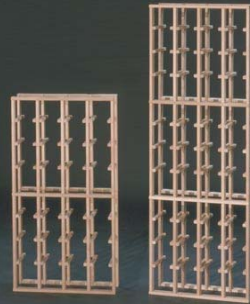

# MODULAR REDWOOD RACKING

Individual 32" Wide

F01A  
32"H x 32"W  
64 bottles

F01B  
48"H x 32"W  
96 bottles

Individual 16" Wide

F02A  
32"H x 16"W  
32 bottles

F02B  
48"H x 16"W  
48 bottles

1/2 Bottle

F03A  
32"H x 16"W  
50 bottles

F03B  
48"H x 16"W  
75 bottles

Curved Corner

F04A  
32"H x 19-1/2"W  
32 bottles

F04B  
48"H x 19-1/2"W  
48 bottles

Diamond Bin

F05A  
32"H x 32"W  
80 bottles

F05B  
48"H x 32"W  
120 bottles

Bordeaux/Cardboard Case

F06A  
32"H x 16"W  
48/24 bottles

F06B  
48"H x 16"W  
72/36 bottles

Bordeaux Bin

F07A  
32"H x 16"W  
40 bottles

F07B  
48"H x 16"W  
60 bottles

Champagne/Magnum

F08A  
32"H x 16"W  
24 bottles