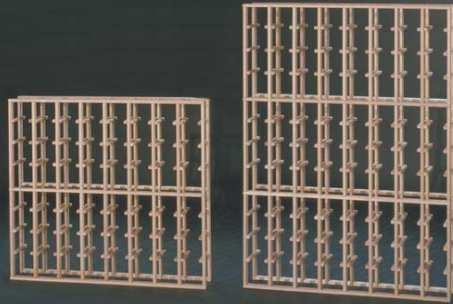

# MODULAR REDWOOD RACKING

Individual 32" Wide

F01A  
32"H x 32"W  
64 bottles

F01B  
48"H x 32"W  
96 bottles

Individual 16" Wide

F02A  
32"H x 16"W  
32 bottles

F02B  
48"H x 16"W  
48 bottles

1/2 Bottle

F03A  
32"H x 16"W  
50 bottles

F03B  
48"H x 16"W  
75 bottles

Curved Corner

F04A  
32"H x 19-1/2"W  
32 bottles

F04B  
48"H x 19-1/2"W  
48 bottles

Diamond Bin

F05A  
32"H x 32"W  
80 bottles

F05B  
48"H x 32"W  
120 bottles

Bordeaux/Cardboard Case

F06A  
32"H x 16"W  
48/24 bottles

F06B  
48"H x 16"W  
72/36 bottles

Bordeaux Bin

F07A  
32"H x 16"W  
40 bottles

F07B  
48"H x 16"W  
60 bottles

Champagne/Magnum

F08A  
32"H x 16"W  
24 bottles