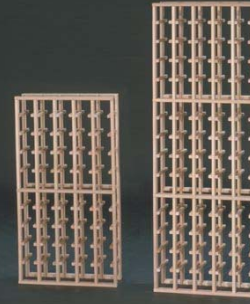

# MODULAR REDWOOD RACKING

Individual 32" Wide

F01A  
32"H x 32"W  
64 bottles

F01B  
48"H x 32"W  
96 bottles

Individual 16" Wide

F02A  
32"H x 16"W  
32 bottles

F02B  
48"H x 16"W  
48 bottles

1/2 Bottle

F03A  
32"H x 16"W  
50 bottles

F03B  
48"H x 16"W  
75 bottles

Curved Corner

F04A  
32"H x 19-1/2"W  
32 bottles

F04B  
48"H x 19-1/2"W  
48 bottles

Diamond Bin

F05A  
32"H x 32"W  
80 bottles

F05B  
48"H x 32"W  
120 bottles

Bordeaux/Cardboard Case

F06A  
32"H x 16"W  
48/24 bottles

F06B  
48"H x 16"W  
72/36 bottles

Bordeaux Bin

F07A  
32"H x 16"W  
40 bottles

F07B  
48"H x 16"W  
60 bottles

Champagne/Magnum

F08A  
32"H x 16"W  
24 bottles