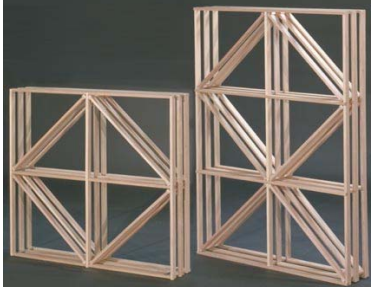

# MODULAR REDWOOD RACKING

Individual 32" Wide

F01A  
32"H x 32"W  
64 bottles

F01B  
48"H x 32"W  
96 bottles

Individual 16" Wide

F02A  
32"H x 16"W  
32 bottles

F02B  
48"H x 16"W  
48 bottles

1/2 Bottle

F03A  
32"H x 16"W  
50 bottles

F03B  
48"H x 16"W  
75 bottles

Curved Corner

F04A  
32"H x 19-1/2"W  
32 bottles

F04B  
48"H x 19-1/2"W  
48 bottles

Diamond Bin

F05A  
32"H x 32"W  
80 bottles

F05B  
48"H x 32"W  
120 bottles

Bordeaux/Cardboard Case

F06A  
32"H x 16"W  
48/24 bottles

F06B  
48"H x 16"W  
72/36 bottles

Bordeaux Bin

F07A  
32"H x 16"W  
40 bottles

F07B  
48"H x 16"W  
60 bottles

Champagne/Magnum

F08A  
32"H x 16"W  
24 bottles