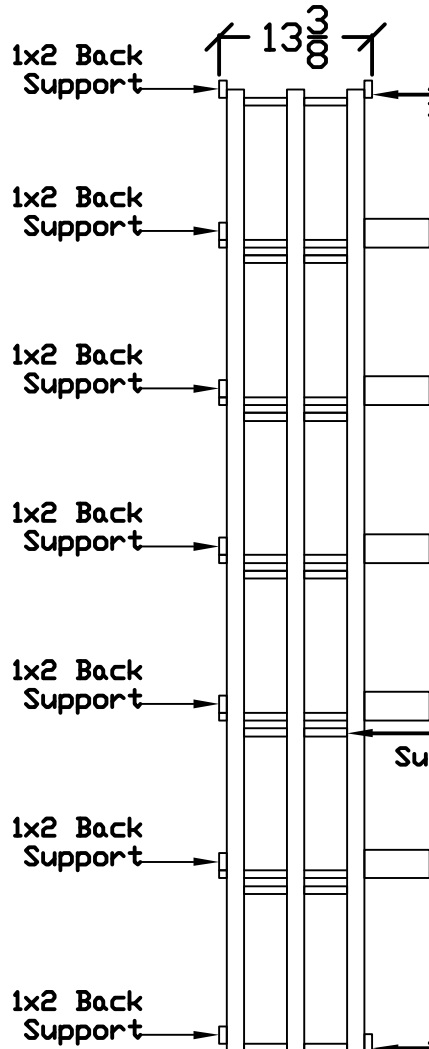

Top View

Side View

Front View

Bottle Capacity 244
Model #: R15