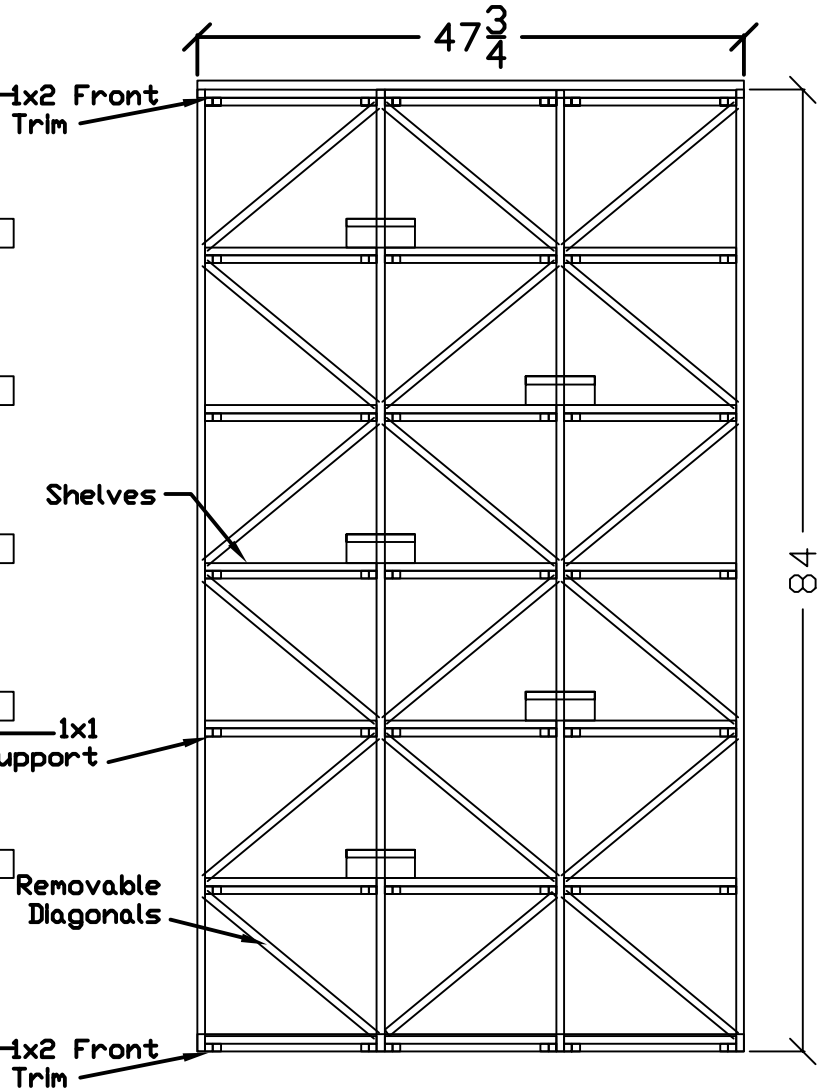

Top View

Side View

Front View

Bottle Capacity 244
Model #: R15