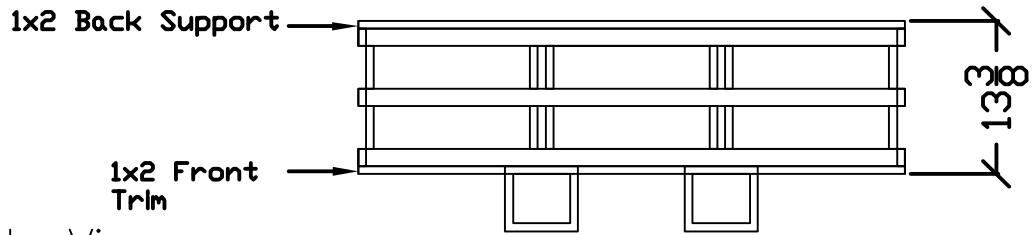

Top View

Side View

Front View

Bottle Capacity 244
Model #: R15