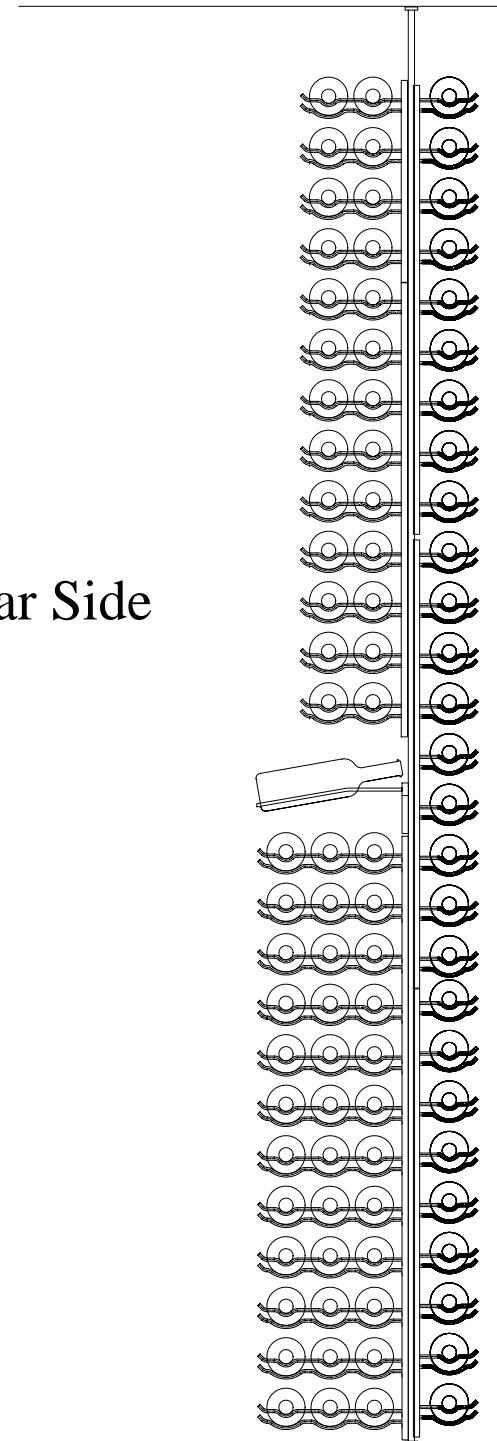

Cellar Side

Reception or Dining Side

Custom floor to ceiling mounted frames
hold standard VintageView wine racks.

Installed in a restaurant against a glass wine cellar wall!