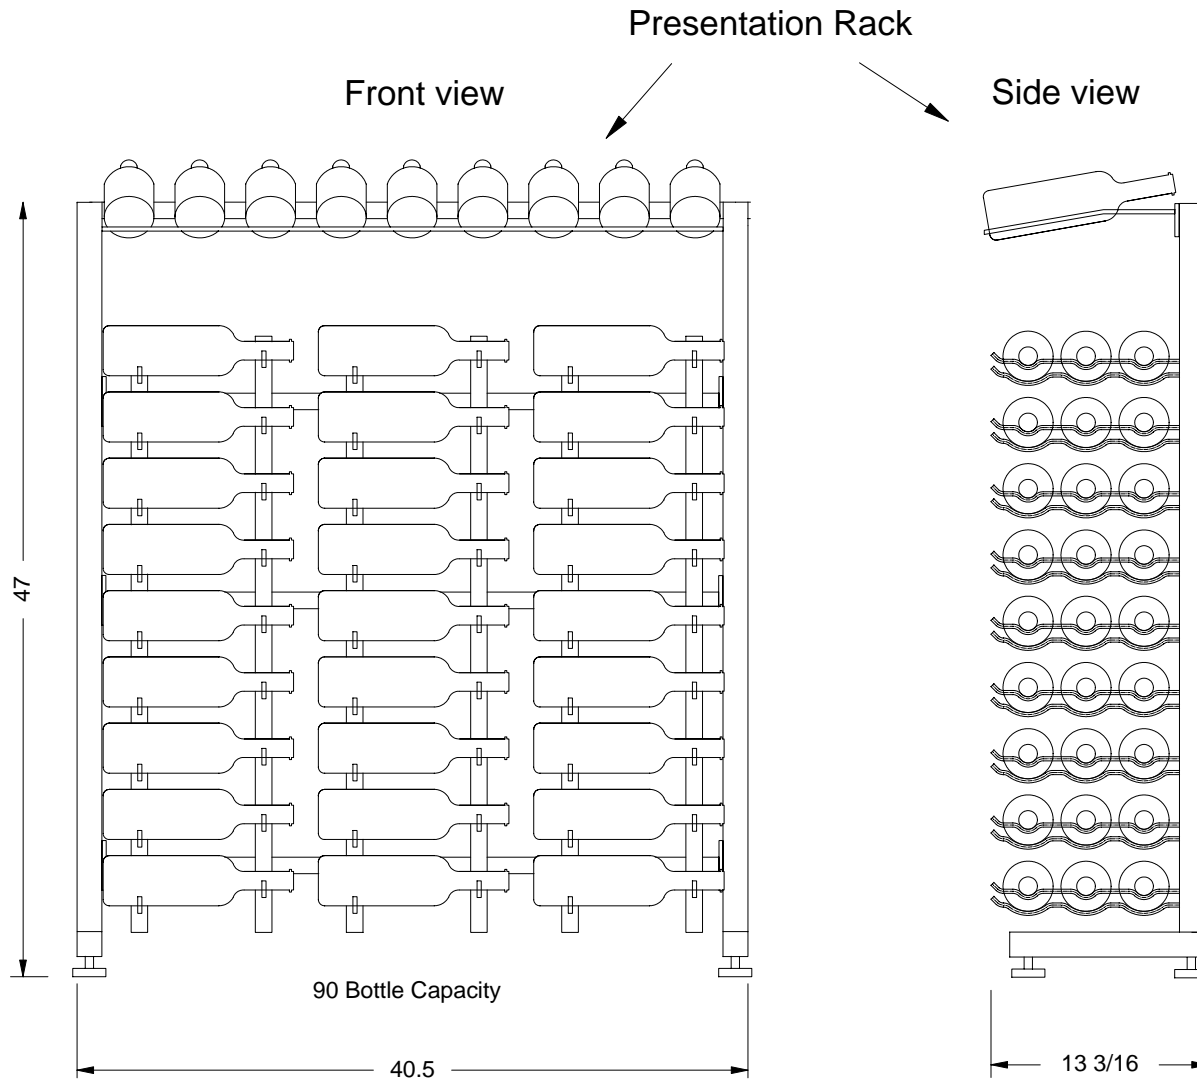

VintageView Half Island Display Rack (1/2 IDR)

Half IDR Package includes:
Half base frame with 3 VintageView WS33 wine racks and Presentation Rack

Rosehill Wine Cellars

Note: all measurements are in inches