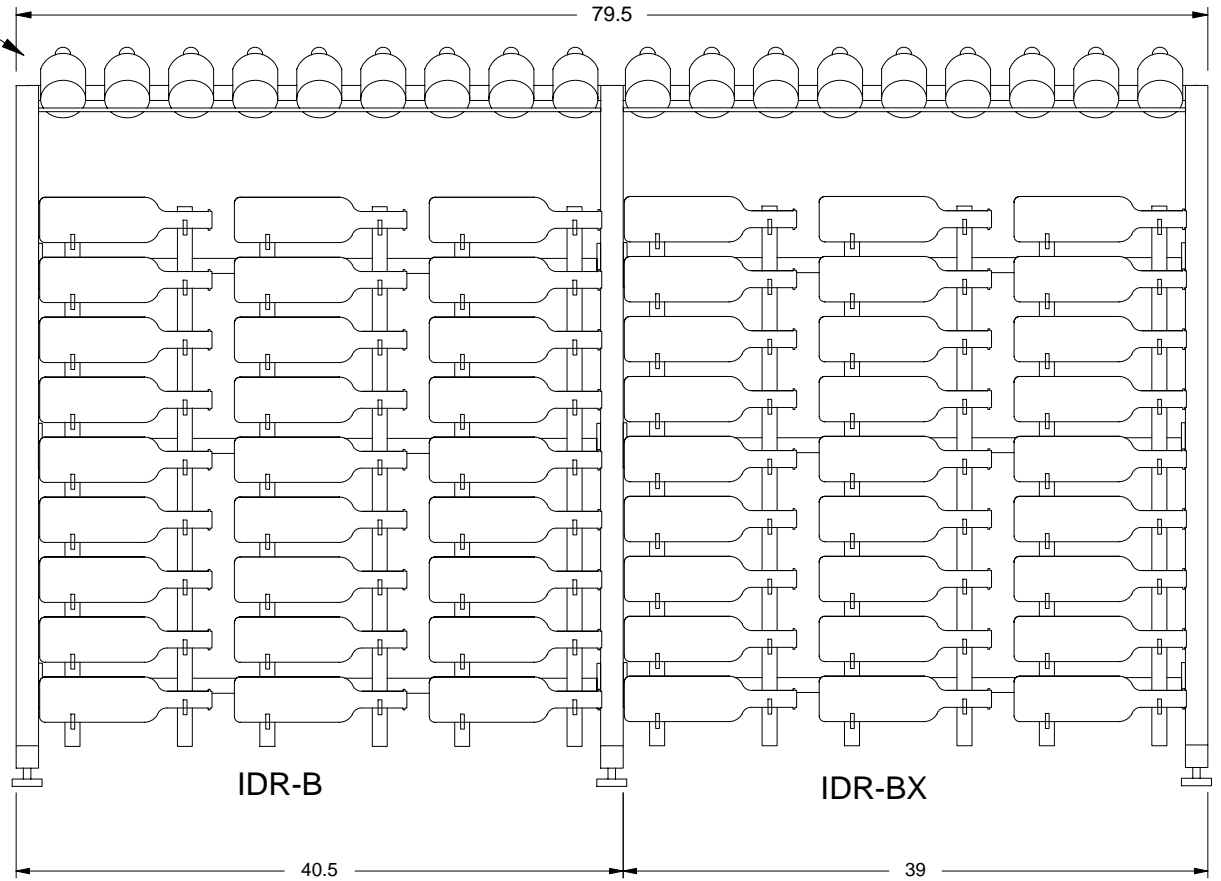

## Island Display Rack (Side View)

\* All measurements are in inches

## Island Display Rack (Front View)

**IDR-B Includes:**  
 Base frame with 6 VintageView  
 WS33 racks and 1 IDR-PR  
 180 Bottle Capacity

**IDR-BX Includes:**  
 Base frame extension with 6  
 VintageView WS33 racks and 1 IDR-PR  
 180 Bottle Capacity