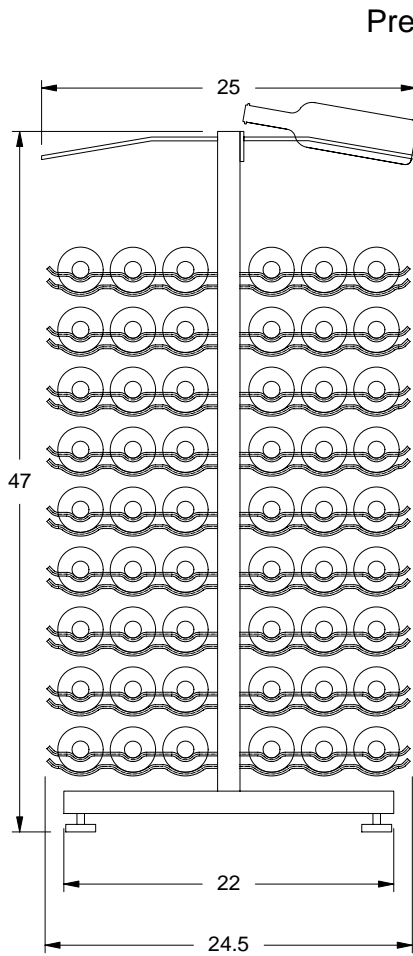

## Island Display Rack (Side View)

\* All measurements are in inches

## Island Display Rack (Front View)

**IDR-B Includes:**  
 Base frame with 6 VintageView  
 WS33 racks and 1 IDR-PR  
 180 Bottle Capacity

**IDR-BX Includes:**  
 Base frame extension with 6  
 VintageView WS33 racks and 1 IDR-PR  
 180 Bottle Capacity