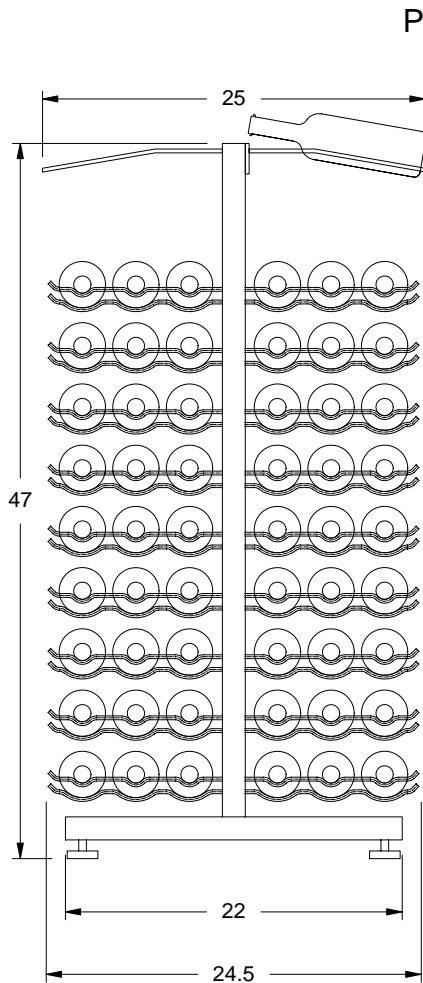

# VintageView Island Display Rack (IDR)

Side View

Presentation Rack (IDR-PR)

Front View

**IDR-B Includes:**

Base frame with 6 VintageView  
WS33 racks and 1 IDR-PR  
180 Bottle Capacity

**IDR-BX Includes:**

Base frame extension with 6  
VintageView WS33 racks and 1 IDR-PR  
180 Bottle Capacity

\* All measurements are in inches

Rosehill Wine Cellars

Toll Free: 1-888-253-6807 | Phone: 416-285-6604 | Fax: 416-285-6605