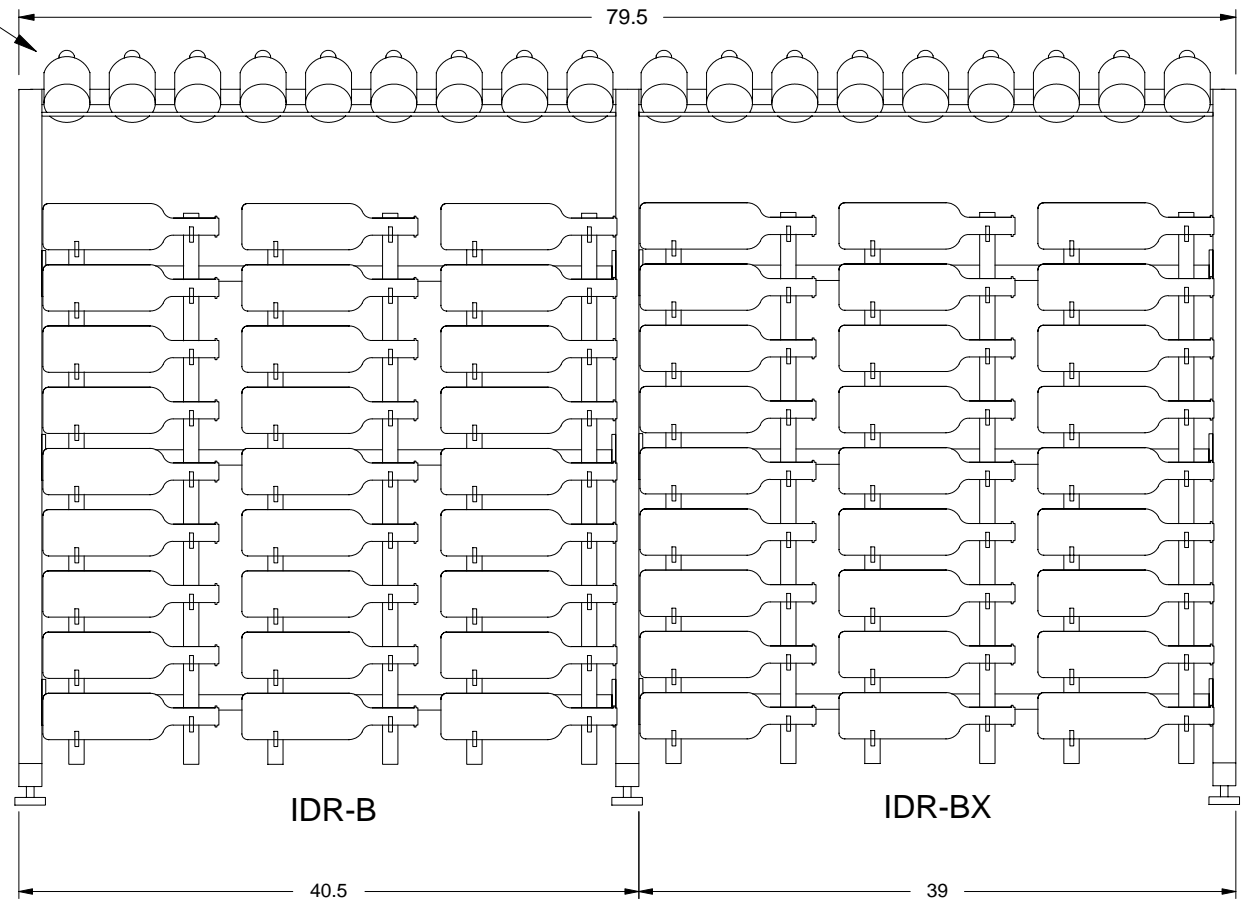

# VintageView Island Display Rack (IDR)

Side View

Presentation Rack (IDR-PR)

Front View

**IDR-B Includes:**

Base frame with 6 VintageView  
WS33 racks and 1 IDR-PR  
180 Bottle Capacity

**IDR-BX Includes:**

Base frame extension with 6  
VintageView WS33 racks and 1 IDR-PR  
180 Bottle Capacity

\* All measurements are in inches

Rosehill Wine Cellars

Toll Free: 1-888-253-6807 | Phone: 416-285-6604 | Fax: 416-285-6605