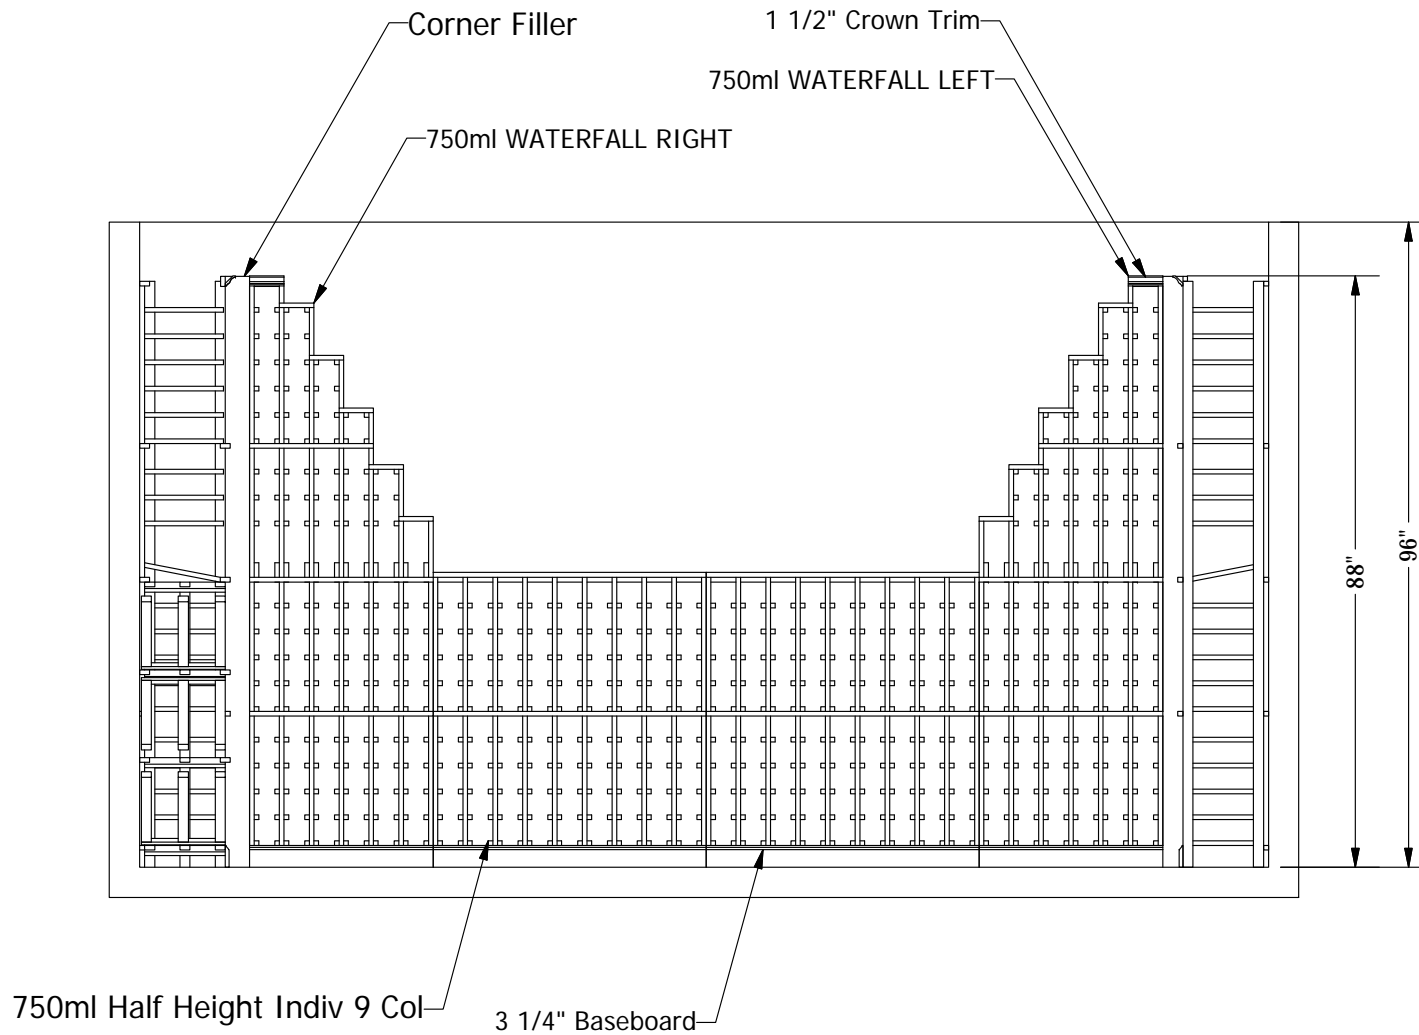

1 - 6

Village Kit Rack

Sample 4

All Heart Redwood

Rosehill
WINE CELLARS

1-888-253-6807
www.RosehillWineCellars.com

Elevation A

3 - 6