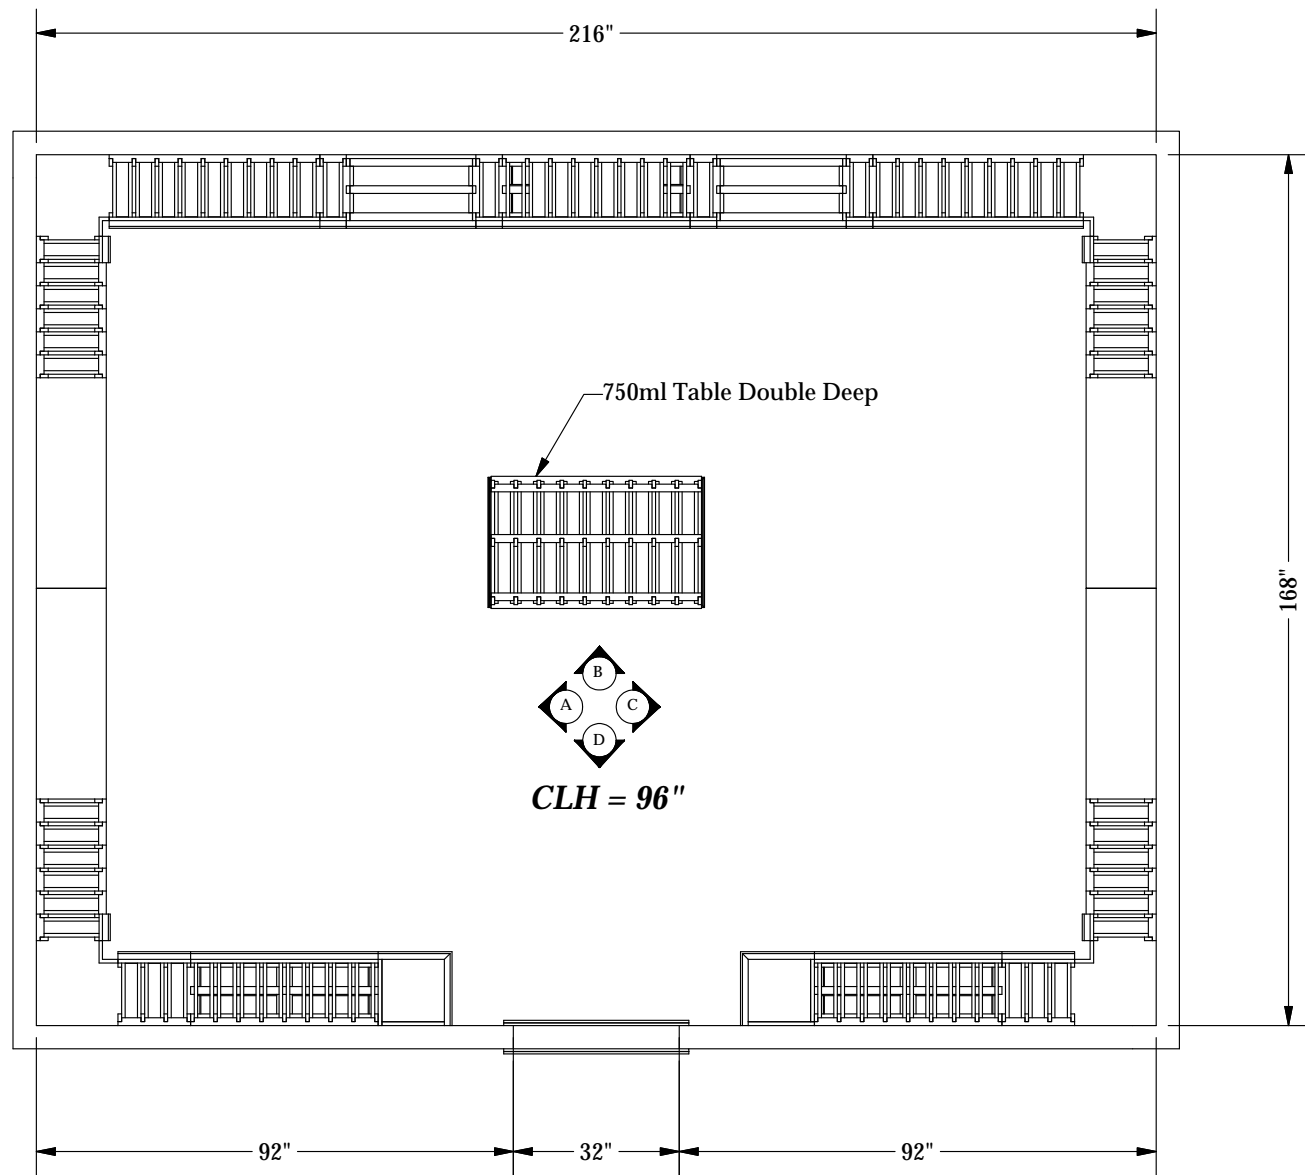

1 - 6

Village Kit Rack

Sample 4

All Heart Redwood

Rosehill
WINE CELLARS

1-888-253-6807
www.RosehillWineCellars.com

Elevation A

3 - 6