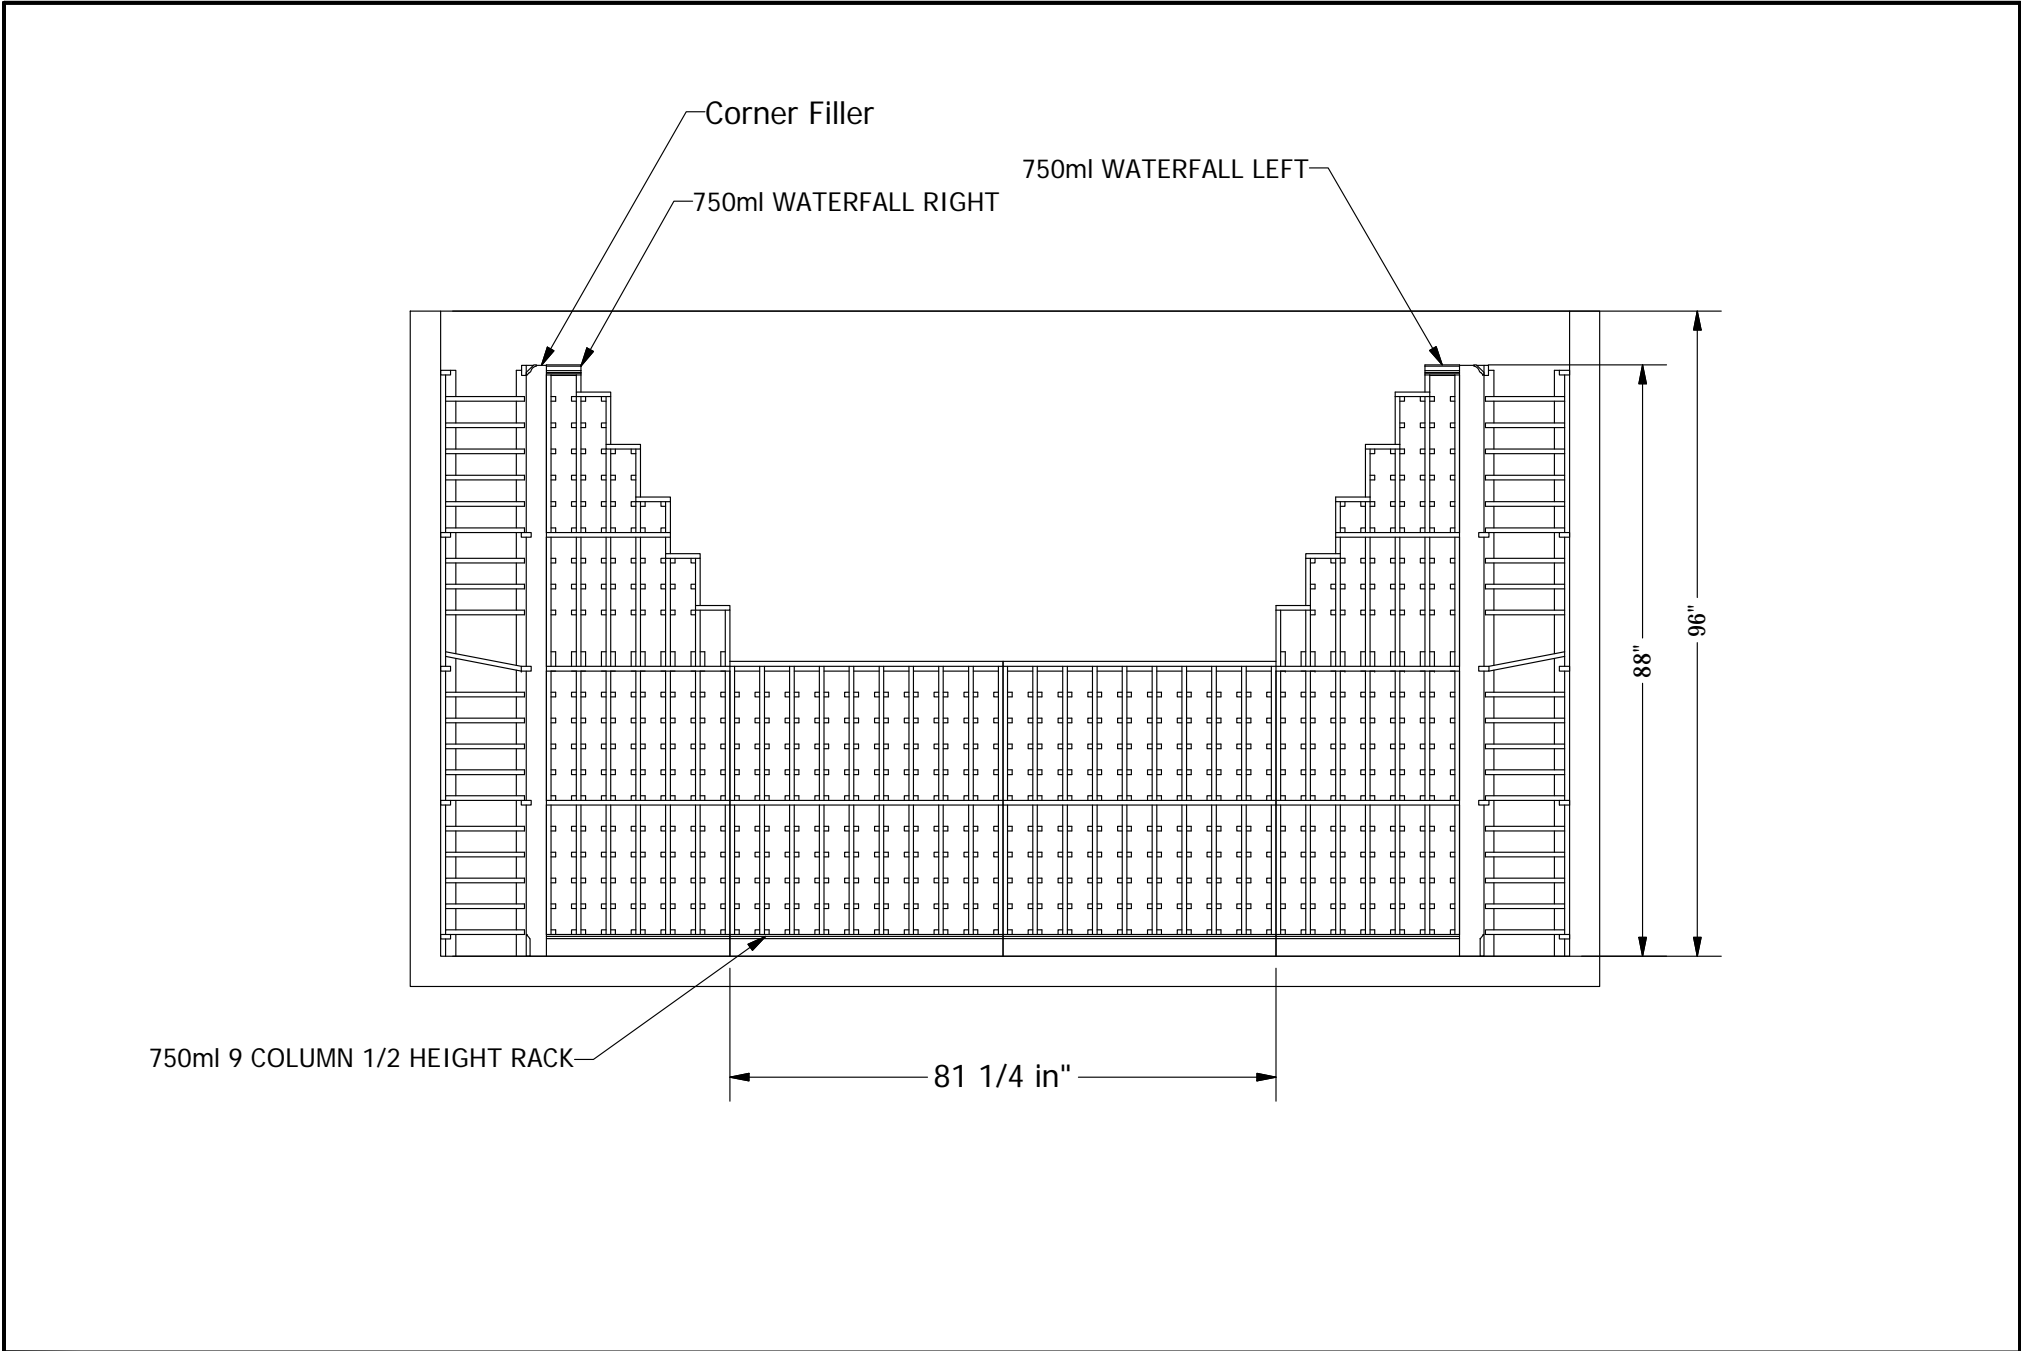

1 - 6

Village Kit Rack

Sample 4

All Heart Redwood

Rosehill
WINE CELLARS

1-888-253-6807
www.RosehillWineCellars.com

Elevation A

3 - 6