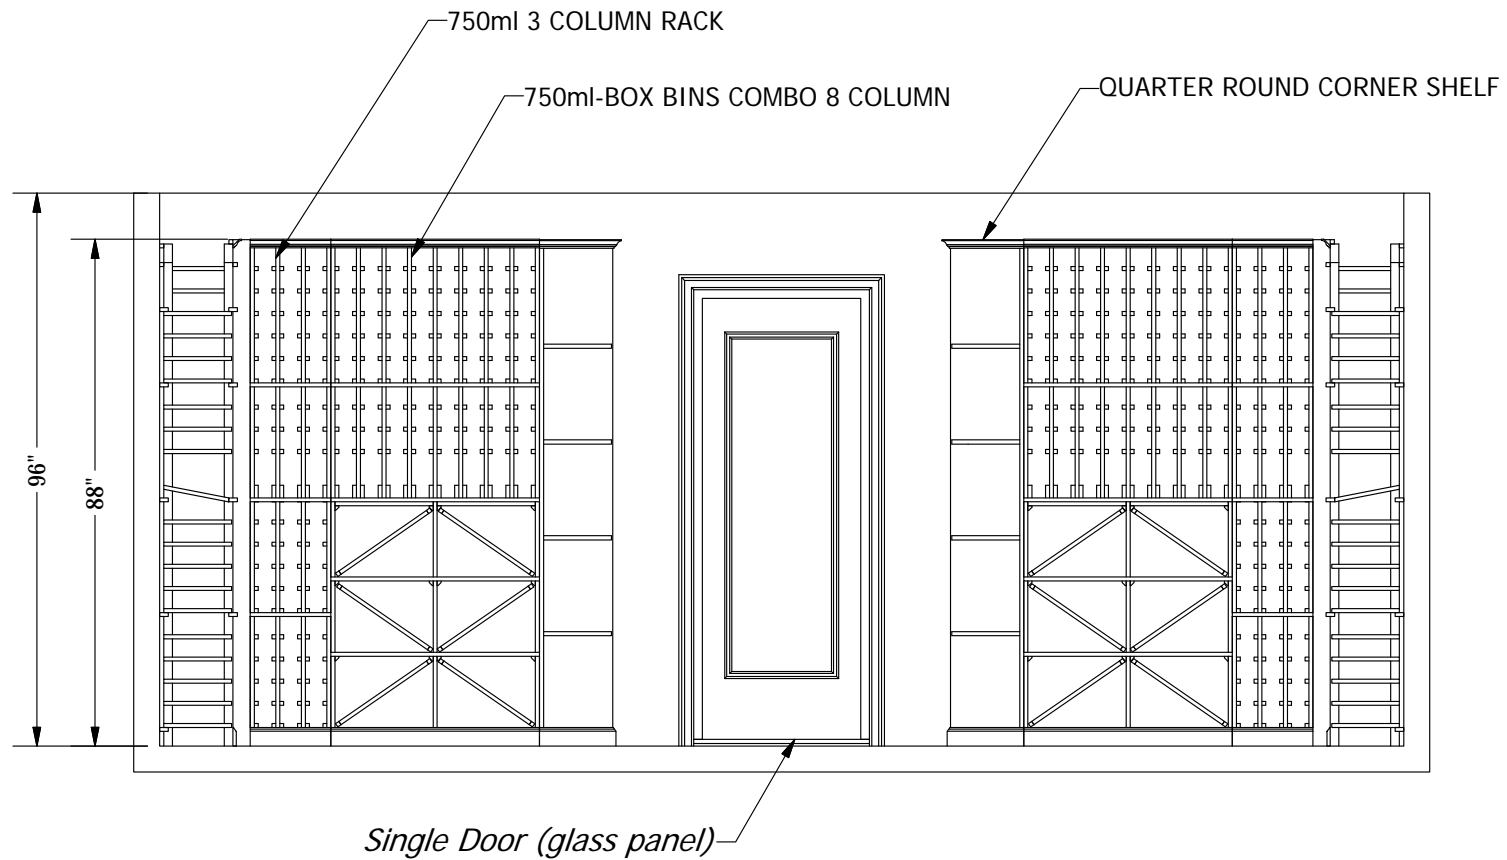

Village Kit Rack

Sample 4

All Heart Redwood

Rosehill
WINE CELLARS

1-888-253-6807
www.RosehillWineCellars.com

Elevation C

5 - 6

Village Kit Rack