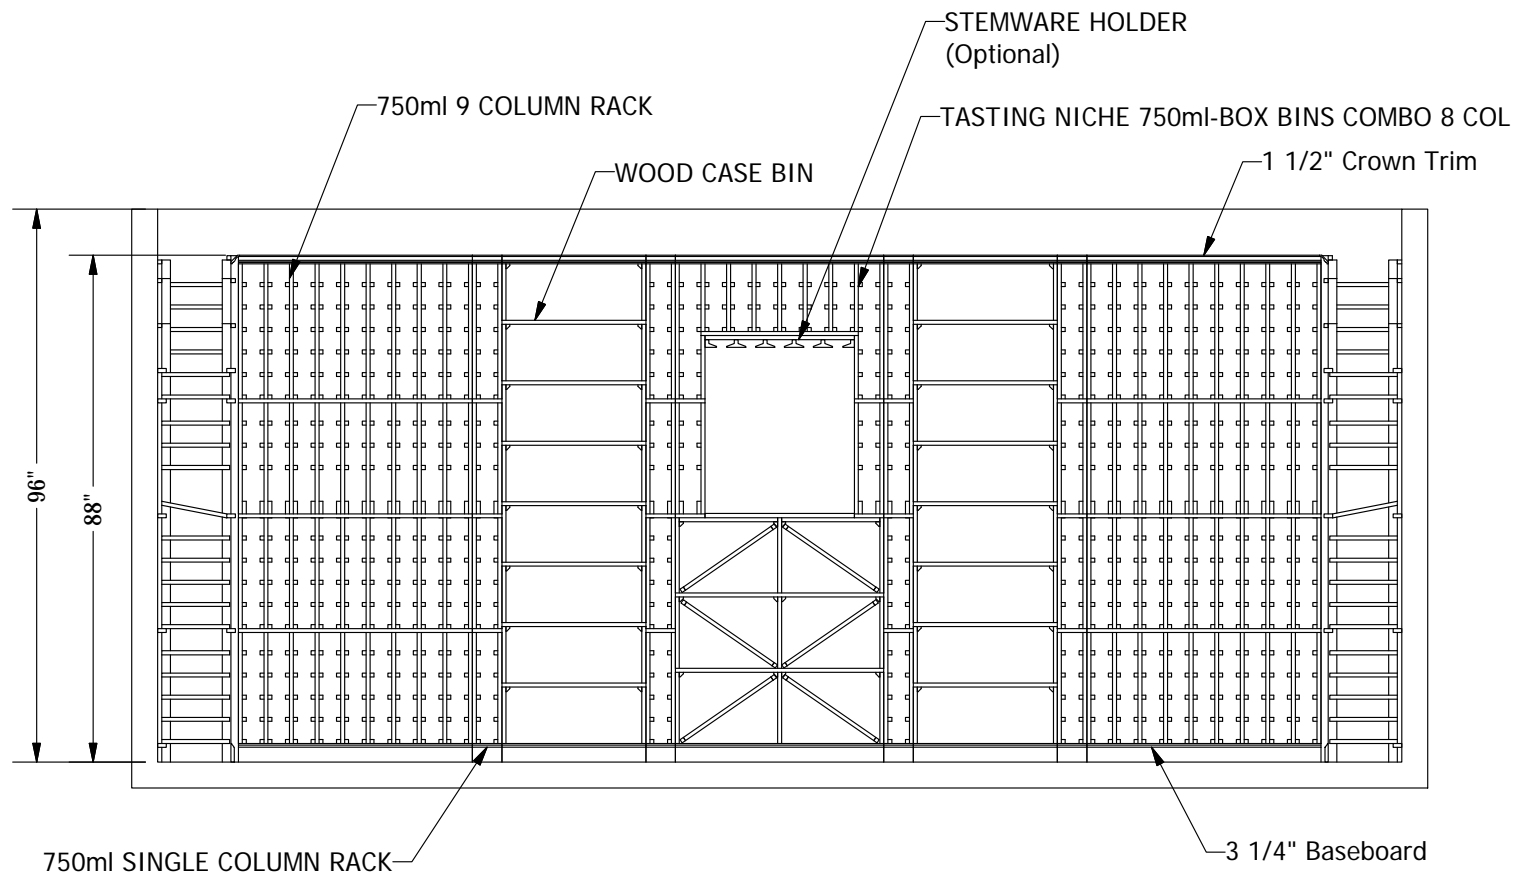

1 - 6

Village Kit Rack

Sample 4

All Heart Redwood

Rosehill
WINE CELLARS

1-888-253-6807
www.RosehillWineCellars.com

Elevation A

3 - 6