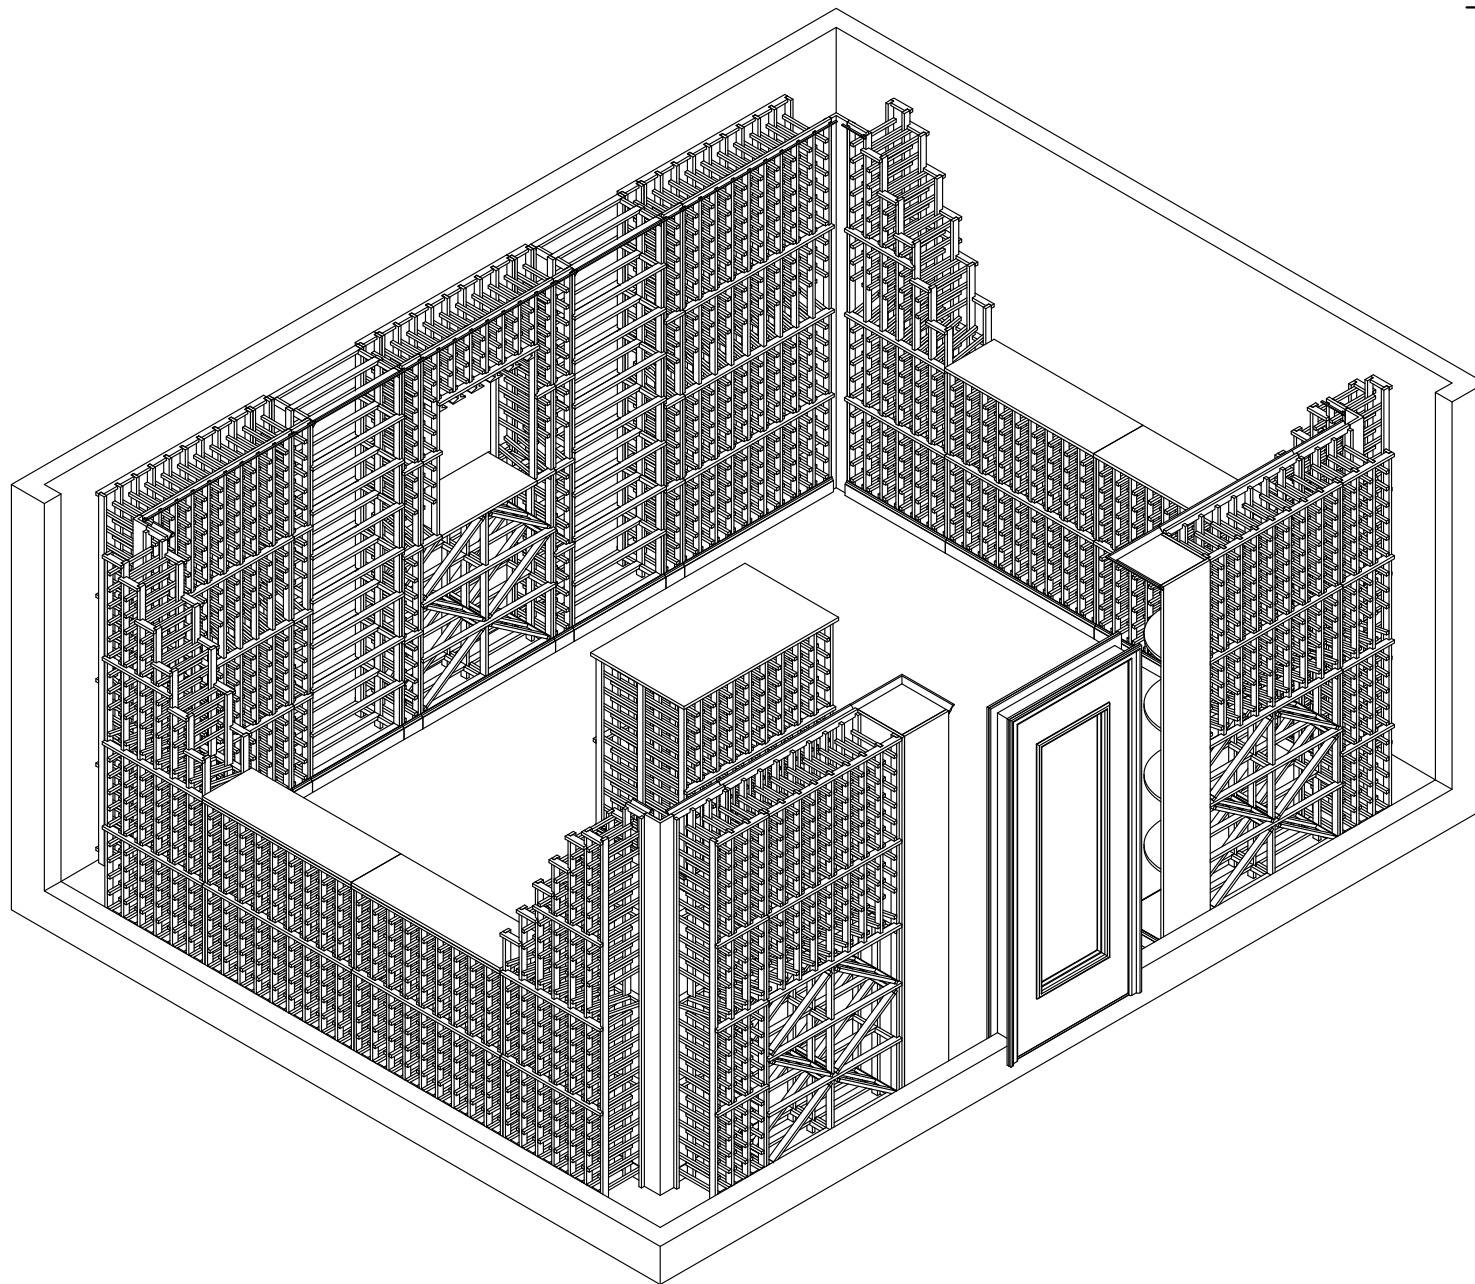

Bottle count:

1966

Village Kit Rack

Sample 4

All Heart Redwood

Rosehill
WINE CELLARS

1-888-253-6807
www.RosehillWineCellars.com

Overall View

1 - 6