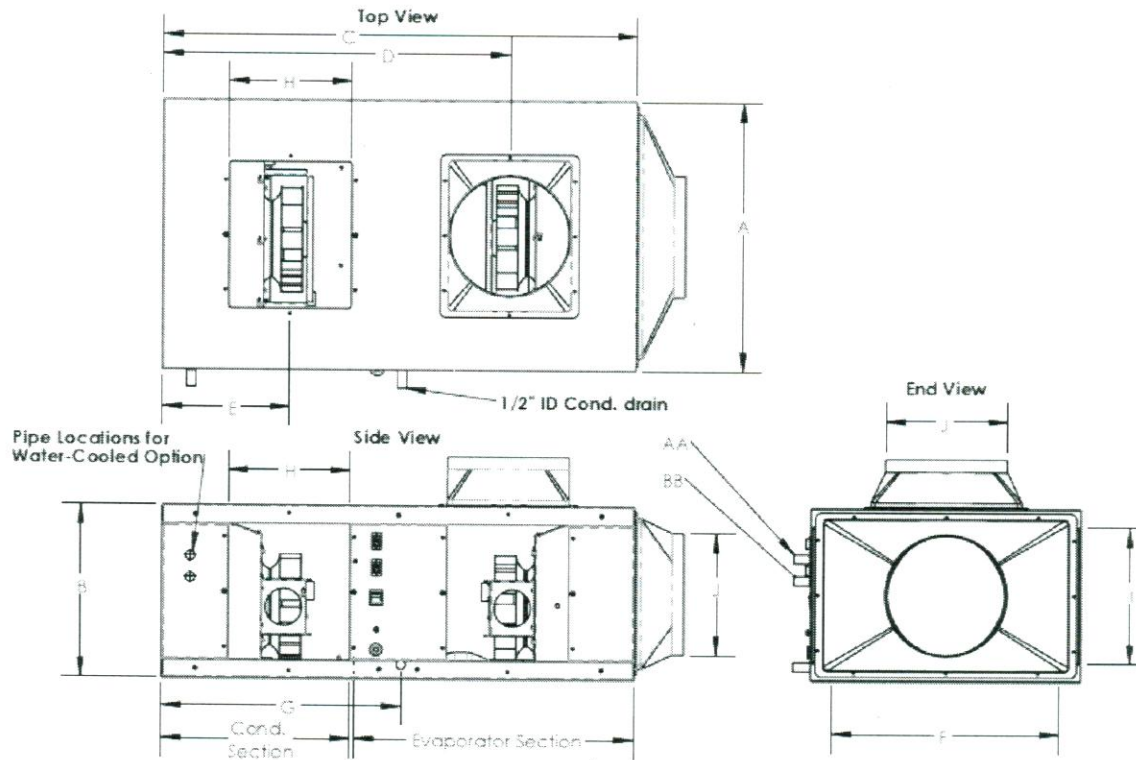

Wine Guardian dimensional data

Fig. 9

Table 1

Wine Guardian Dimensional Data

Model Number		24S025	24S050	24S088	24S200
Dimensions - Nominal - add 0.375" for each grille					
A – Width	Inches	14	22	22	22.38
B – Height	Inches	14	14	14	18
C – Length	Inches	32.63	32.63	32.63	49.50
D – Evap. discharge location	Inches	23.38	23.38	23.38	37.19
E – Cond. discharge location	Inches	9.25	9.25	9.25	12.31
F – Inlet opening width	Inches	10	10	10	18.88
G – Drain outlet location	Inches	16.31	16.31	16.31	28.75
H – Discharge opening width	Inches	10	10	10	11.63
I – Inlet opening Height	Inches	12	12	12	15
J – Duct opening	Inches	8	10	10	12
AA – Water out (O.D)	Inches	0.625	0.625	0.625	0.625
BB – Water in (O.D)	Inches	0.625	0.625	0.625	0.625
Weight	lbs	80	125	130	200