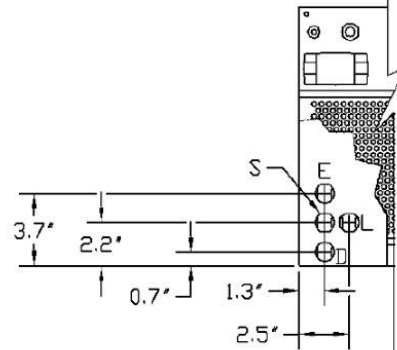

Evaporator Cut Sheet

3000S/Sh 6000S
4000S/Sh 8000S

KNOCKOUT LEGEND:
 L = LIQUID LINE
 S = SUCTION LINE
 E = ELECTRICAL CONDUIT
 D = DRAIN LINE
 ALL KNOCKOUTS 7/8"

LEFT AND RIGHT SIDE

TOP VIEW

FRONT VIEW
 SHOWING REAR
 PANEL
 KNOCKOUTS

BOTTOM VIEW

3000S / 4000S EVAPORATOR KNOCKOUT DETAIL

1479R01

Evaporator Cut Sheet

3000S/Sh	6000S
4000S/Sh	8000S

KNOCKOUT LEGEND:
 L = LIQUID LINE
 S = SUCTION LINE
 E = ELECTRICAL CONDUIT
 D = DRAIN LINE
 ALL KNOCKOUTS 7/8"

LEFT AND RIGHT SIDE

TOP VIEW

FRONT VIEW
SHOWING REAR
PANEL
KNOCKOUTS

BOTTOM VIEW

3000Sh / 4000Sh / 6000S / 8000S
 EVAPORATOR KNOCKOUT DETAIL

1480R01