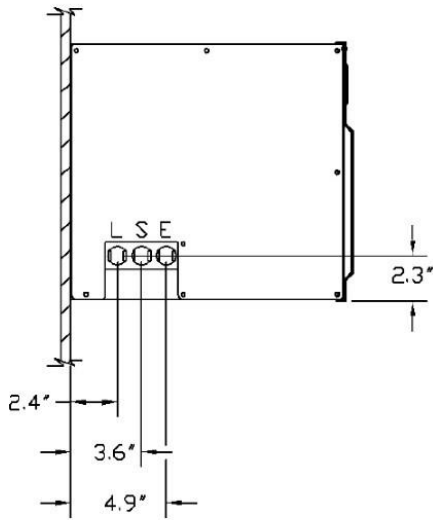

Evaporator Cut Sheet

3000S/Sh 6000S
4000S/Sh 8000S

KNOCKOUT LEGEND:
 L = LIQUID LINE
 S = SUCTION LINE
 E = ELECTRICAL CONDUIT
 D = DRAIN LINE
 ALL KNOCKOUTS 7/8"

LEFT AND RIGHT SIDE

TOP VIEW

FRONT VIEW
 SHOWING REAR
 PANEL
 KNOCKOUTS

BOTTOM VIEW

3000S / 4000S EVAPORATOR KNOCKOUT DETAIL

1479R01

Evaporator Cut Sheet

3000S/Sh	6000S
4000S/Sh	8000S

KNOCKOUT LEGEND:
 L = LIQUID LINE
 S = SUCTION LINE
 E = ELECTRICAL CONDUIT
 D = DRAIN LINE
 ALL KNOCKOUTS 7/8"

LEFT AND RIGHT SIDE

TOP VIEW

FRONT VIEW
SHOWING REAR
PANEL
KNOCKOUTS

BOTTOM VIEW

3000Sh / 4000Sh / 6000S / 8000S
 EVAPORATOR KNOCKOUT DETAIL

1480R01