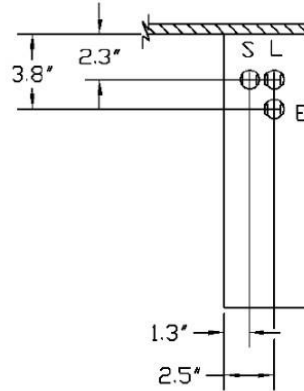

Evaporator Cut Sheet

3000S/Sh 6000S
4000S/Sh 8000S

KNOCKOUT LEGEND:
 L = LIQUID LINE
 S = SUCTION LINE
 E = ELECTRICAL CONDUIT
 D = DRAIN LINE
 ALL KNOCKOUTS 7/8"

LEFT AND RIGHT SIDE

TOP VIEW

FRONT VIEW
 SHOWING REAR
 PANEL
 KNOCKOUTS

BOTTOM VIEW

3000S / 4000S EVAPORATOR KNOCKOUT DETAIL

1479R01

Evaporator Cut Sheet

3000S/Sh	6000S
4000S/Sh	8000S

KNOCKOUT LEGEND:
 L = LIQUID LINE
 S = SUCTION LINE
 E = ELECTRICAL CONDUIT
 D = DRAIN LINE
 ALL KNOCKOUTS 7/8"

LEFT AND RIGHT SIDE

TOP VIEW

FRONT VIEW
SHOWING REAR
PANEL
KNOCKOUTS

BOTTOM VIEW

3000Sh / 4000Sh / 6000S / 8000S
 EVAPORATOR KNOCKOUT DETAIL

1480R01