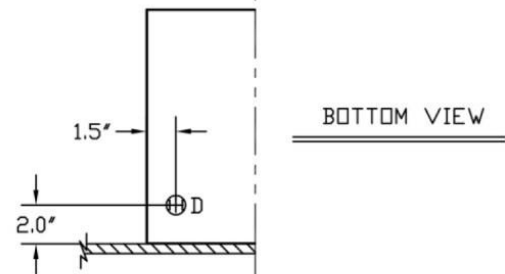

Evaporator			
Model	Dimensions W x D x H (inches)	Weight (lbs.)	Running Amps (with fan on "high")
3000S	16.6 x 12.6 x 22.1 (incl. mounting brackets)	40	6.2
3000Sh	30.4 x 14.4 x 13.2 (incl. mounting bracket)	63	6.2
4000S	16.6 x 12.6 x 22.1 (incl. mounting brackets)	42	8.9
4000Sh	30.4 x 14.4 x 13.2 (incl. mounting bracket)	65	8.9
6000S	30.4 x 14.4 x 13.2 (incl. mounting bracket)	68	13.1
8000S	46.4 x 14.4 x 13.2 (incl. mounting bracket)	85	15.4

Evaporator Cut Sheet

3000S/Sh 6000S
4000S/Sh 8000S

KNOCKOUT LEGEND:
 L = LIQUID LINE
 S = SUCTION LINE
 E = ELECTRICAL CONDUIT
 D = DRAIN LINE
 ALL KNOCKOUTS 7/8"

LEFT AND RIGHT SIDE

TOP VIEW

FRONT VIEW
 SHOWING REAR
 PANEL
 KNOCKOUTS

BOTTOM VIEW

3000S / 4000S EVAPORATOR KNOCKOUT DETAIL

1479R01

Evaporator Cut Sheet

3000S/Sh	6000S
4000S/Sh	8000S

KNOCKOUT LEGEND:
 L = LIQUID LINE
 S = SUCTION LINE
 E = ELECTRICAL CONDUIT
 D = DRAIN LINE
 ALL KNOCKOUTS 7/8"