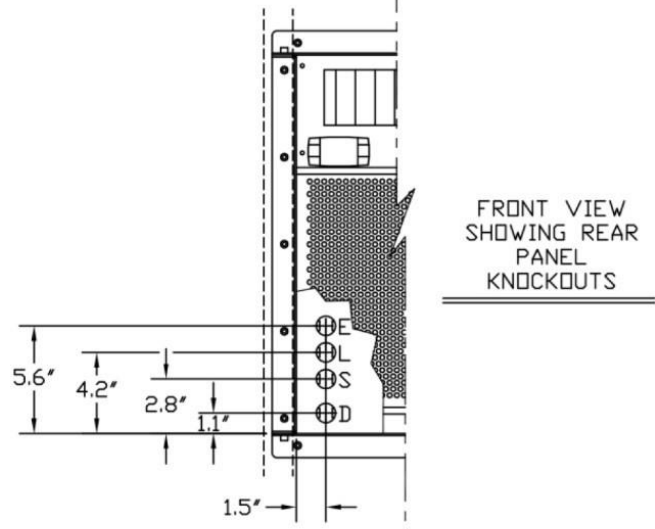

Evaporator			
Model	Dimensions W x D x H (inches)	Weight (lbs.)	Running Amps (with fan on "high")
3000S	16.6 x 12.6 x 22.1 (incl. mounting brackets)	40	6.2
3000Sh	30.4 x 14.4 x 13.2 (incl. mounting bracket)	63	6.2
4000S	16.6 x 12.6 x 22.1 (incl. mounting brackets)	42	8.9
4000Sh	30.4 x 14.4 x 13.2 (incl. mounting bracket)	65	8.9
6000S	30.4 x 14.4 x 13.2 (incl. mounting bracket)	68	13.1
8000S	46.4 x 14.4 x 13.2 (incl. mounting bracket)	85	15.4

Evaporator Cut Sheet

3000S/Sh 6000S
4000S/Sh 8000S

KNOCKOUT LEGEND:
 L = LIQUID LINE
 S = SUCTION LINE
 E = ELECTRICAL CONDUIT
 D = DRAIN LINE
 ALL KNOCKOUTS 7/8"

LEFT AND RIGHT SIDE

TOP VIEW

FRONT VIEW
 SHOWING REAR
 PANEL
 KNOCKOUTS

BOTTOM VIEW

3000S / 4000S EVAPORATOR KNOCKOUT DETAIL

1479R01

Evaporator Cut Sheet

3000S/Sh	6000S
4000S/Sh	8000S

KNOCKOUT LEGEND:
 L = LIQUID LINE
 S = SUCTION LINE
 E = ELECTRICAL CONDUIT
 D = DRAIN LINE
 ALL KNOCKOUTS 7/8"

LEFT AND RIGHT SIDE

TOP VIEW

FRONT VIEW
SHOWING REAR
PANEL
KNOCKOUTS

BOTTOM VIEW

3000Sh / 4000Sh / 6000S / 8000S
 EVAPORATOR KNOCKOUT DETAIL

1480R01