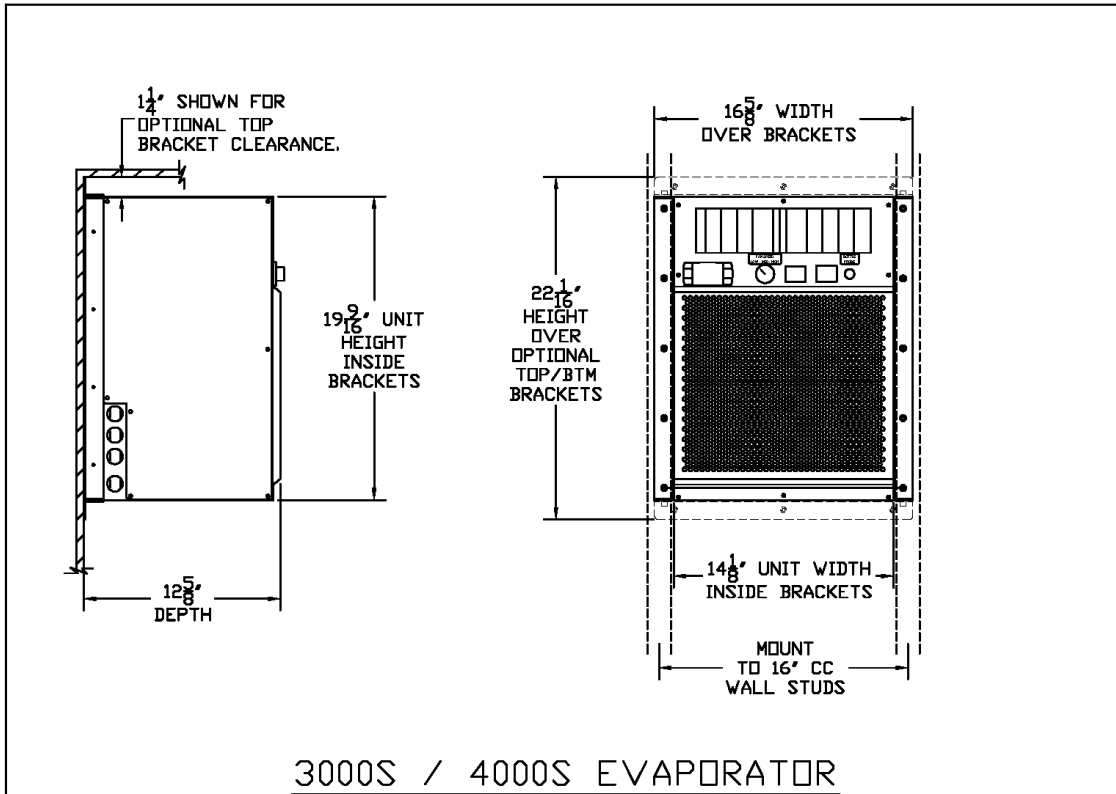

Evaporator Cut Sheet

3000S/Sh	6000S
4000S/Sh	8000S

NOTE:
ELECTRICAL AND REFRIGERATION KNOCKOUTS
AVAILABLE TOP LEFT, BACK LEFT, OR SIDES.
REFER TO KNOCKOUT DETAIL DRAWING.

1452R08

Evaporator Cut Sheet

3000S/Sh 6000S
4000S/Sh 8000S

Evaporator Cut Sheet

3000S/Sh 6000S
4000S/Sh 8000S

KNOCKOUT LEGEND:
 L = LIQUID LINE
 S = SUCTION LINE
 E = ELECTRICAL CONDUIT
 D = DRAIN LINE
 ALL KNOCKOUTS 7/8"

LEFT AND RIGHT SIDE

TOP VIEW

FRONT VIEW
 SHOWING REAR
 PANEL
 KNOCKOUTS

BOTTOM VIEW

3000S / 4000S EVAPORATOR KNOCKOUT DETAIL

1479R01

Evaporator Cut Sheet

3000S/Sh	6000S
4000S/Sh	8000S

KNOCKOUT LEGEND:
 L = LIQUID LINE
 S = SUCTION LINE
 E = ELECTRICAL CONDUIT
 D = DRAIN LINE
 ALL KNOCKOUTS 7/8"