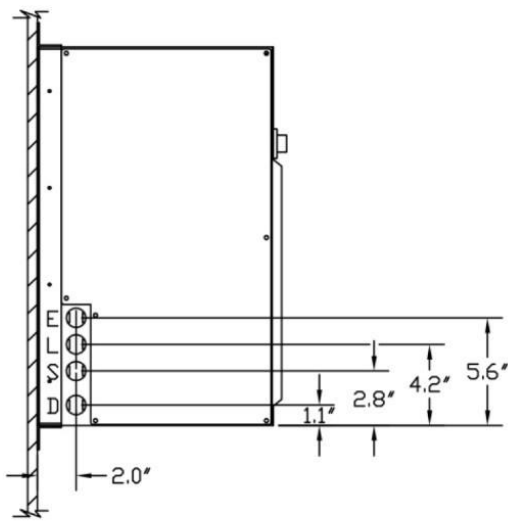

Evaporator Cut Sheet

3000S/Sh	6000S
4000S/Sh	8000S

NOTE:
ELECTRICAL AND REFRIGERATION KNOCKOUTS
AVAILABLE TOP LEFT, BACK LEFT, OR SIDES.
REFER TO KNOCKOUT DETAIL DRAWING.

1452R08

Evaporator Cut Sheet

3000S/Sh 6000S
4000S/Sh 8000S

Evaporator			
Model	Dimensions W x D x H (inches)	Weight (lbs.)	Running Amps (with fan on "high")
3000S	16.6 x 12.6 x 22.1 (incl. mounting brackets)	40	6.2
3000Sh	30.4 x 14.4 x 13.2 (incl. mounting bracket)	63	6.2
4000S	16.6 x 12.6 x 22.1 (incl. mounting brackets)	42	8.9
4000Sh	30.4 x 14.4 x 13.2 (incl. mounting bracket)	65	8.9
6000S	30.4 x 14.4 x 13.2 (incl. mounting bracket)	68	13.1
8000S	46.4 x 14.4 x 13.2 (incl. mounting bracket)	85	15.4

Evaporator Cut Sheet

3000S/Sh 6000S
4000S/Sh 8000S

KNOCKOUT LEGEND:
 L = LIQUID LINE
 S = SUCTION LINE
 E = ELECTRICAL CONDUIT
 D = DRAIN LINE
 ALL KNOCKOUTS 7/8"

LEFT AND RIGHT SIDE

TOP VIEW

FRONT VIEW
 SHOWING REAR
 PANEL
 KNOCKOUTS

BOTTOM VIEW

3000S / 4000S EVAPORATOR KNOCKOUT DETAIL

1479R01

Evaporator Cut Sheet

3000S/Sh	6000S
4000S/Sh	8000S

KNOCKOUT LEGEND:
 L = LIQUID LINE
 S = SUCTION LINE
 E = ELECTRICAL CONDUIT
 D = DRAIN LINE
 ALL KNOCKOUTS 7/8"