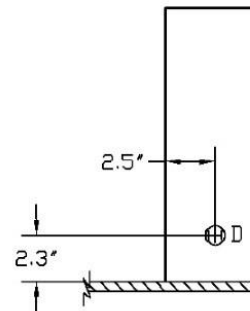

Evaporator			
Model	Dimensions W x D x H (inches)	Weight (lbs.)	Running Amps (with fan on "high")
3000S	16.6 x 12.6 x 22.1 (incl. mounting brackets)	40	6.2
3000Sh	30.4 x 14.4 x 13.2 (incl. mounting bracket)	63	6.2
4000S	16.6 x 12.6 x 22.1 (incl. mounting brackets)	42	8.9
4000Sh	30.4 x 14.4 x 13.2 (incl. mounting bracket)	65	8.9
6000S	30.4 x 14.4 x 13.2 (incl. mounting bracket)	68	13.1
8000S	46.4 x 14.4 x 13.2 (incl. mounting bracket)	85	15.4

Evaporator Cut Sheet

3000S/Sh 6000S
4000S/Sh 8000S

KNOCKOUT LEGEND:
 L = LIQUID LINE
 S = SUCTION LINE
 E = ELECTRICAL CONDUIT
 D = DRAIN LINE
 ALL KNOCKOUTS 7/8"

LEFT AND RIGHT SIDE

TOP VIEW

FRONT VIEW
 SHOWING REAR
 PANEL
 KNOCKOUTS

BOTTOM VIEW

3000S / 4000S EVAPORATOR KNOCKOUT DETAIL

1479R01

Evaporator Cut Sheet

3000S/Sh	6000S
4000S/Sh	8000S

KNOCKOUT LEGEND:
 L = LIQUID LINE
 S = SUCTION LINE
 E = ELECTRICAL CONDUIT
 D = DRAIN LINE
 ALL KNOCKOUTS 7/8"

LEFT AND RIGHT SIDE

TOP VIEW

FRONT VIEW
SHOWING REAR
PANEL
KNOCKOUTS

BOTTOM VIEW

3000Sh / 4000Sh / 6000S / 8000S
 EVAPORATOR KNOCKOUT DETAIL

1480R01