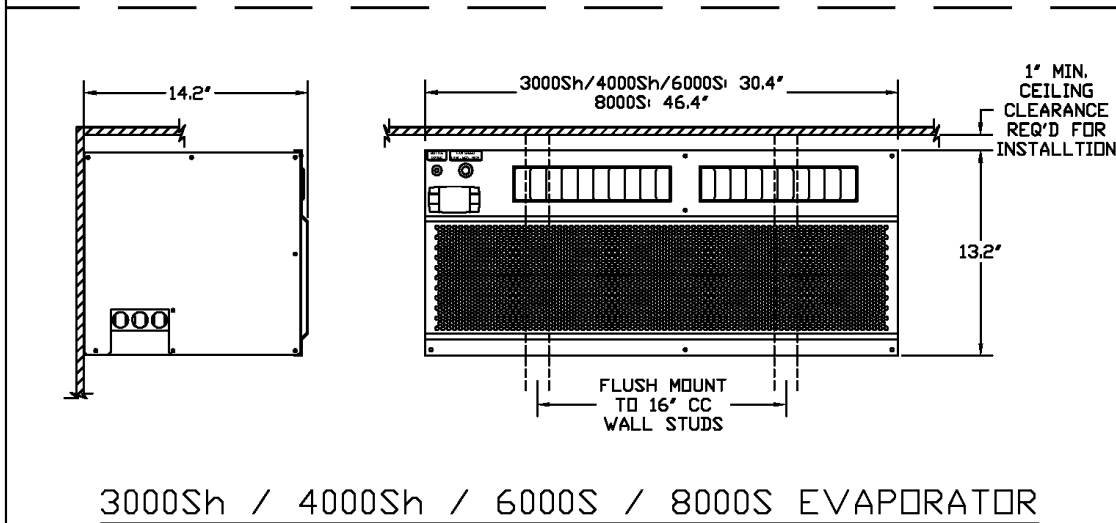

Evaporator Cut Sheet

3000S/Sh	6000S
4000S/Sh	8000S

NOTE:
ELECTRICAL AND REFRIGERATION KNOCKOUTS
AVAILABLE TOP LEFT, BACK LEFT, OR SIDES.
REFER TO KNOCKOUT DETAIL DRAWING.

1452R08

Evaporator Cut Sheet

3000S/Sh 6000S
4000S/Sh 8000S

Evaporator			
Model	Dimensions W x D x H (inches)	Weight (lbs.)	Running Amps (with fan on "high")
3000S	16.6 x 12.6 x 22.1 (incl. mounting brackets)	40	6.2
3000Sh	30.4 x 14.4 x 13.2 (incl. mounting bracket)	63	6.2
4000S	16.6 x 12.6 x 22.1 (incl. mounting brackets)	42	8.9
4000Sh	30.4 x 14.4 x 13.2 (incl. mounting bracket)	65	8.9
6000S	30.4 x 14.4 x 13.2 (incl. mounting bracket)	68	13.1
8000S	46.4 x 14.4 x 13.2 (incl. mounting bracket)	85	15.4

Evaporator Cut Sheet

3000S/Sh 6000S
4000S/Sh 8000S

KNOCKOUT LEGEND:
 L = LIQUID LINE
 S = SUCTION LINE
 E = ELECTRICAL CONDUIT
 D = DRAIN LINE
 ALL KNOCKOUTS 7/8"

LEFT AND RIGHT SIDE

TOP VIEW

FRONT VIEW
 SHOWING REAR
 PANEL
 KNOCKOUTS

BOTTOM VIEW

3000S / 4000S EVAPORATOR KNOCKOUT DETAIL

1479R01

Evaporator Cut Sheet

3000S/Sh	6000S
4000S/Sh	8000S

KNOCKOUT LEGEND:
 L = LIQUID LINE
 S = SUCTION LINE
 E = ELECTRICAL CONDUIT
 D = DRAIN LINE
 ALL KNOCKOUTS 7/8"