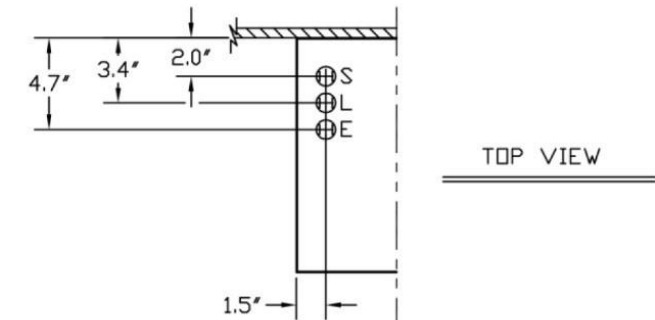

Evaporator Cut Sheet

3000S/Sh	6000S
4000S/Sh	8000S

NOTE:
ELECTRICAL AND REFRIGERATION KNOCKOUTS
AVAILABLE TOP LEFT, BACK LEFT, OR SIDES.
REFER TO KNOCKOUT DETAIL DRAWING.

1452R08

Evaporator Cut Sheet

3000S/Sh 6000S
4000S/Sh 8000S

Evaporator			
Model	Dimensions W x D x H (inches)	Weight (lbs.)	Running Amps (with fan on "high")
3000S	16.6 x 12.6 x 22.1 (incl. mounting brackets)	40	6.2
3000Sh	30.4 x 14.4 x 13.2 (incl. mounting bracket)	63	6.2
4000S	16.6 x 12.6 x 22.1 (incl. mounting brackets)	42	8.9
4000Sh	30.4 x 14.4 x 13.2 (incl. mounting bracket)	65	8.9
6000S	30.4 x 14.4 x 13.2 (incl. mounting bracket)	68	13.1
8000S	46.4 x 14.4 x 13.2 (incl. mounting bracket)	85	15.4

Evaporator Cut Sheet

3000S/Sh 6000S
4000S/Sh 8000S

KNOCKOUT LEGEND:
 L = LIQUID LINE
 S = SUCTION LINE
 E = ELECTRICAL CONDUIT
 D = DRAIN LINE
 ALL KNOCKOUTS 7/8"

LEFT AND RIGHT SIDE

TOP VIEW

FRONT VIEW
 SHOWING REAR
 PANEL
 KNOCKOUTS

BOTTOM VIEW

3000S / 4000S EVAPORATOR KNOCKOUT DETAIL

1479R01

Evaporator Cut Sheet

3000S/Sh	6000S
4000S/Sh	8000S

KNOCKOUT LEGEND:
 L = LIQUID LINE
 S = SUCTION LINE
 E = ELECTRICAL CONDUIT
 D = DRAIN LINE
 ALL KNOCKOUTS 7/8"