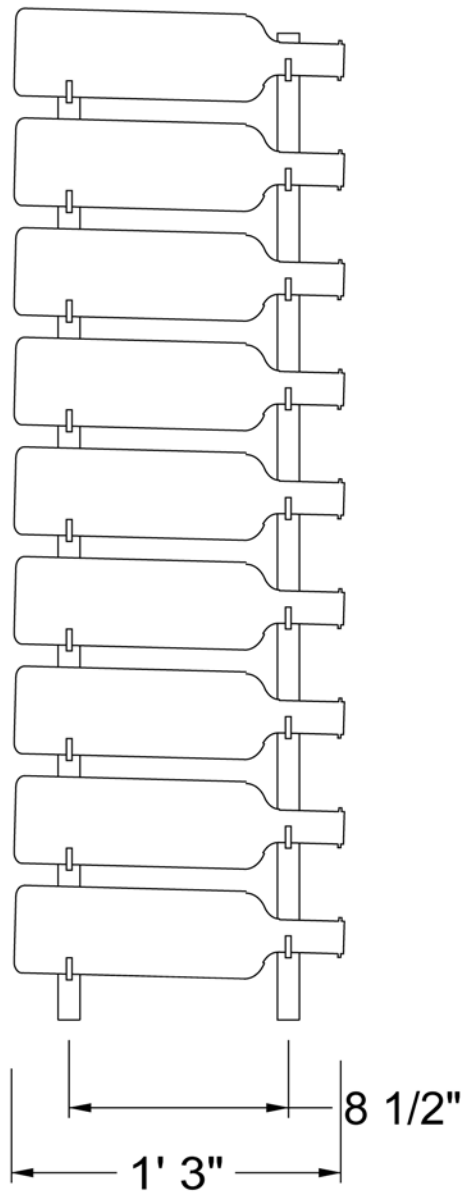

## Magnum Rack 1 deep (MAG1)

(Standard Mounting)  
Side View

(Standard Mounting)  
Front View

(Mounting for Champagne)  
Front View