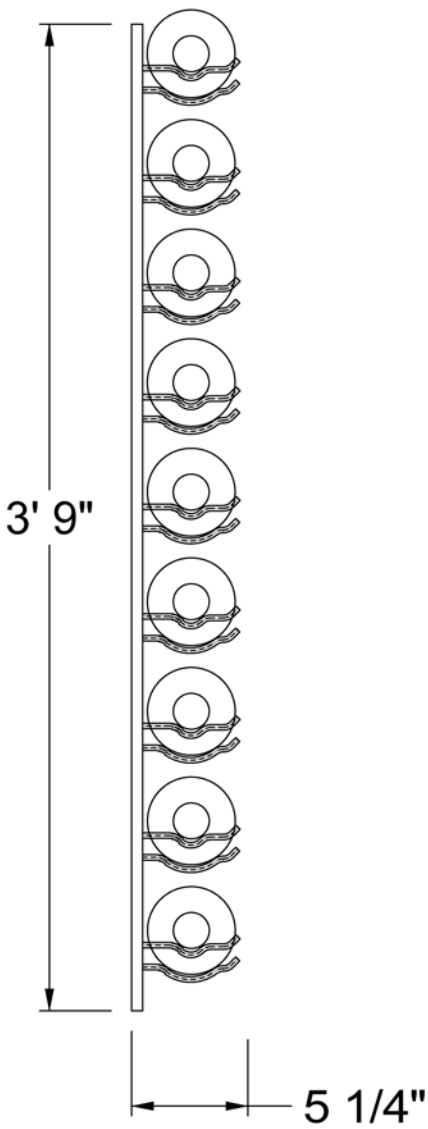

## Magnum Rack 1 deep (MAG1)

(Standard Mounting)  
Side View

(Standard Mounting)  
Front View

(Mounting for Champagne)  
Front View