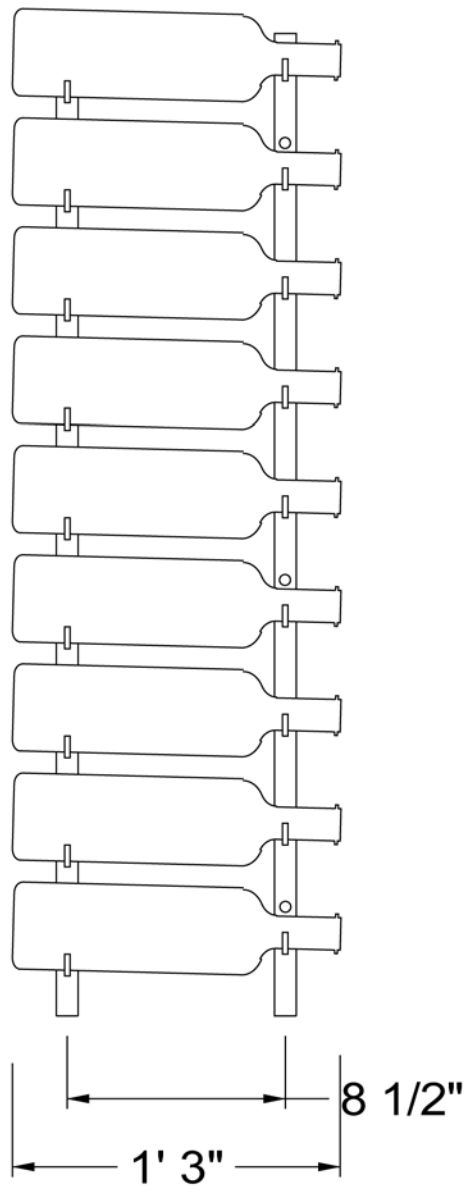

VintageView Magnum Rack 2 deep (MAG2)

(Standard Mounting)
Side View

(Standard Mounting)
Front View

(Mounting for Champagne)
Front View