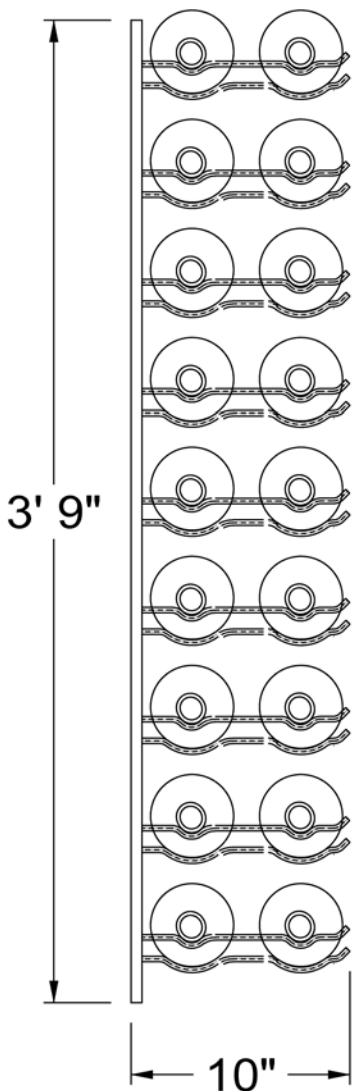

VintageView Magnum Rack 2 deep (MAG2)

(Standard Mounting)
Side View

(Standard Mounting)
Front View

(Mounting for Champagne)
Front View