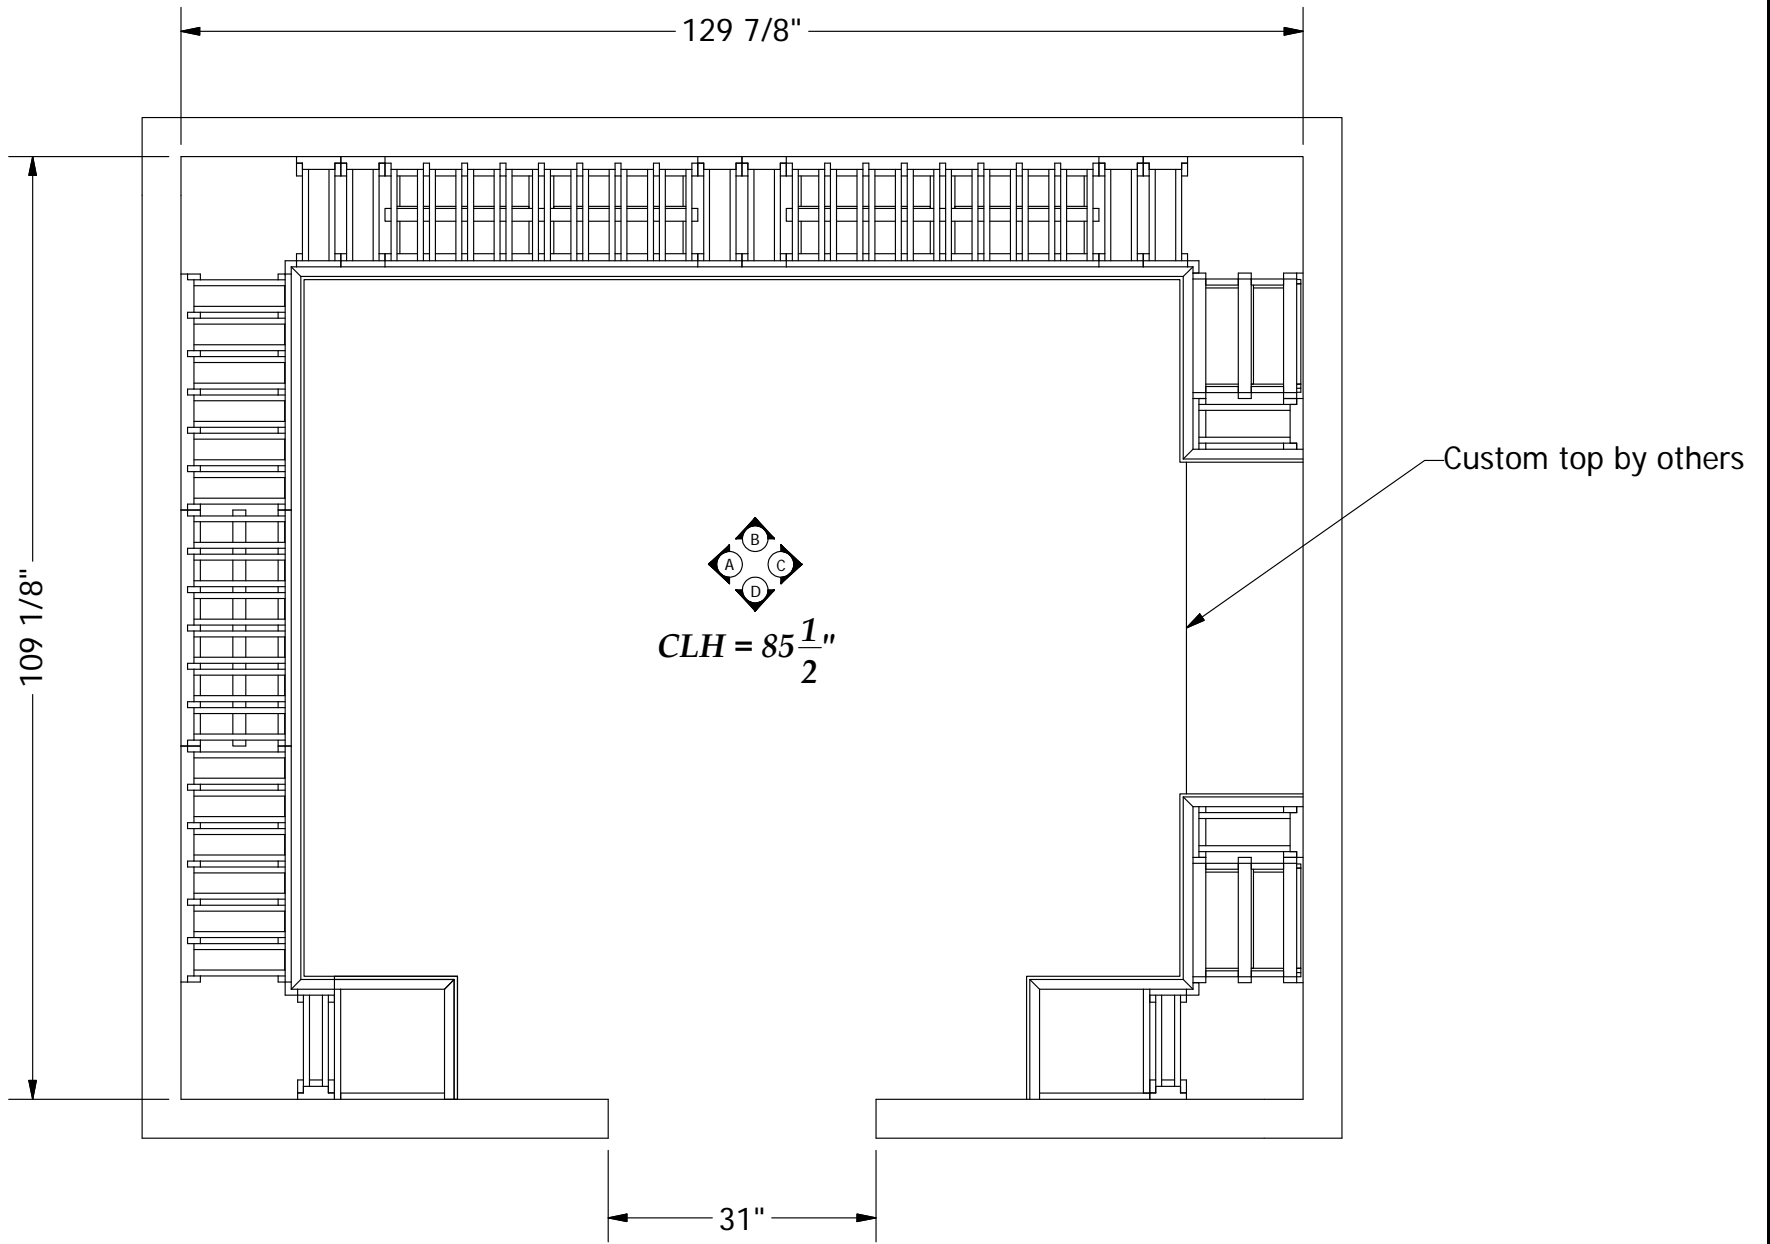

Bottle count:
886

INDIVIDUAL BOTTLES BORDEAUX
WOOD CASE COMBINATION RACK

750ml 6 COLUMN RACK

750ml 6 COLUMN RACK

QUARTER ROUND CORNER SHELF

375ml SINGLE COLUMN RACK

QUARTER ROUND CORNER SHELF

375ml SINGLE COLUMN RACK