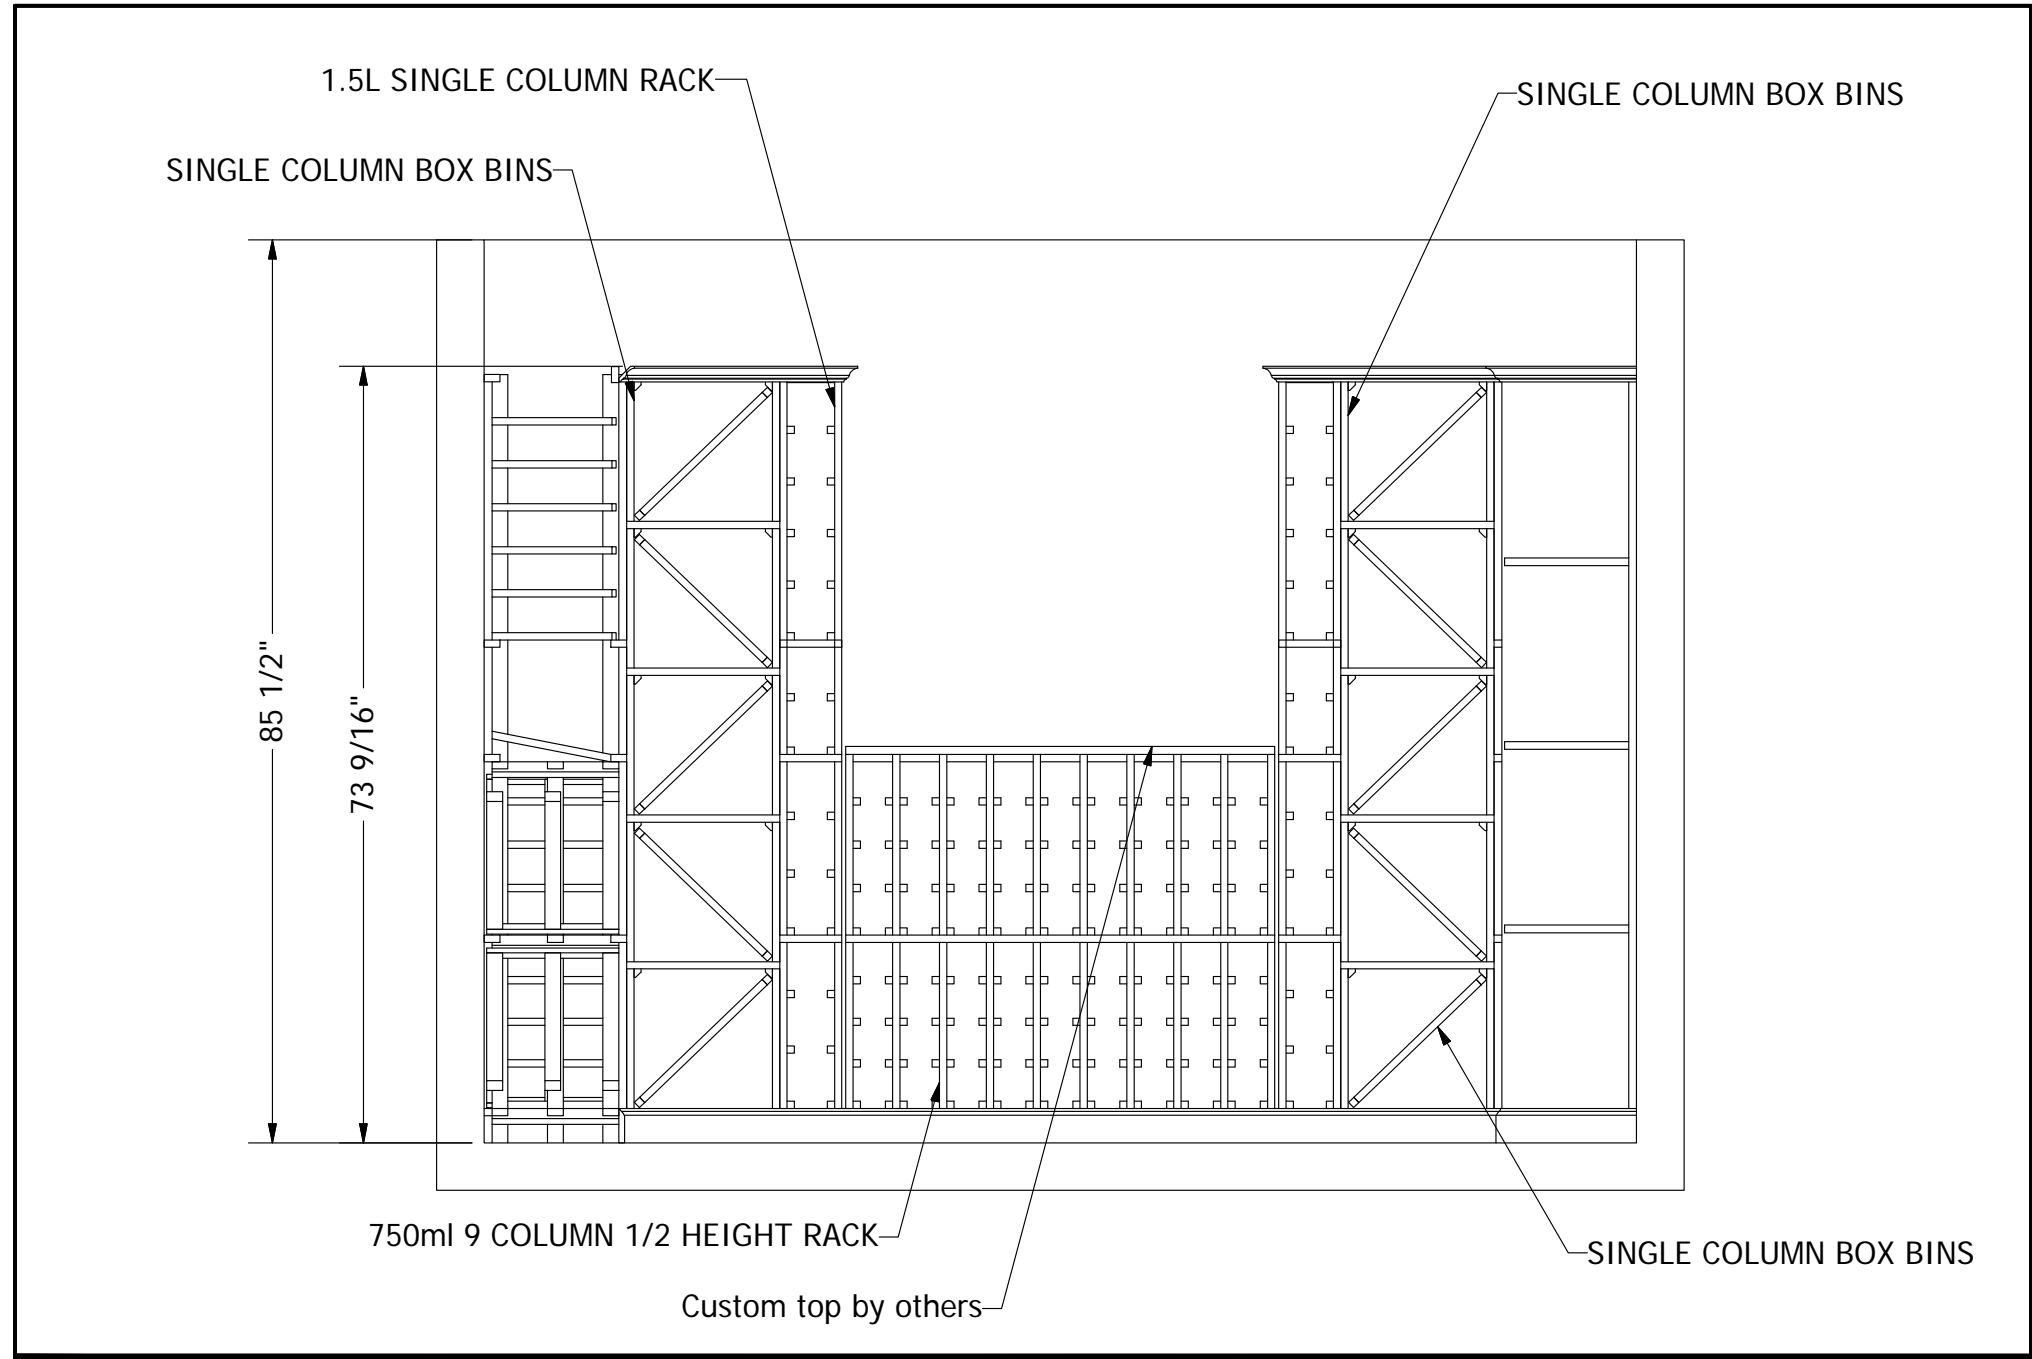

Bottle count:
886

INDIVIDUAL BOTTLES BORDEAUX
WOOD CASE COMBINATION RACK

750ml 6 COLUMN RACK

750ml 6 COLUMN RACK

QUARTER ROUND CORNER SHELF

375ml SINGLE COLUMN RACK

QUARTER ROUND CORNER SHELF

375ml SINGLE COLUMN RACK