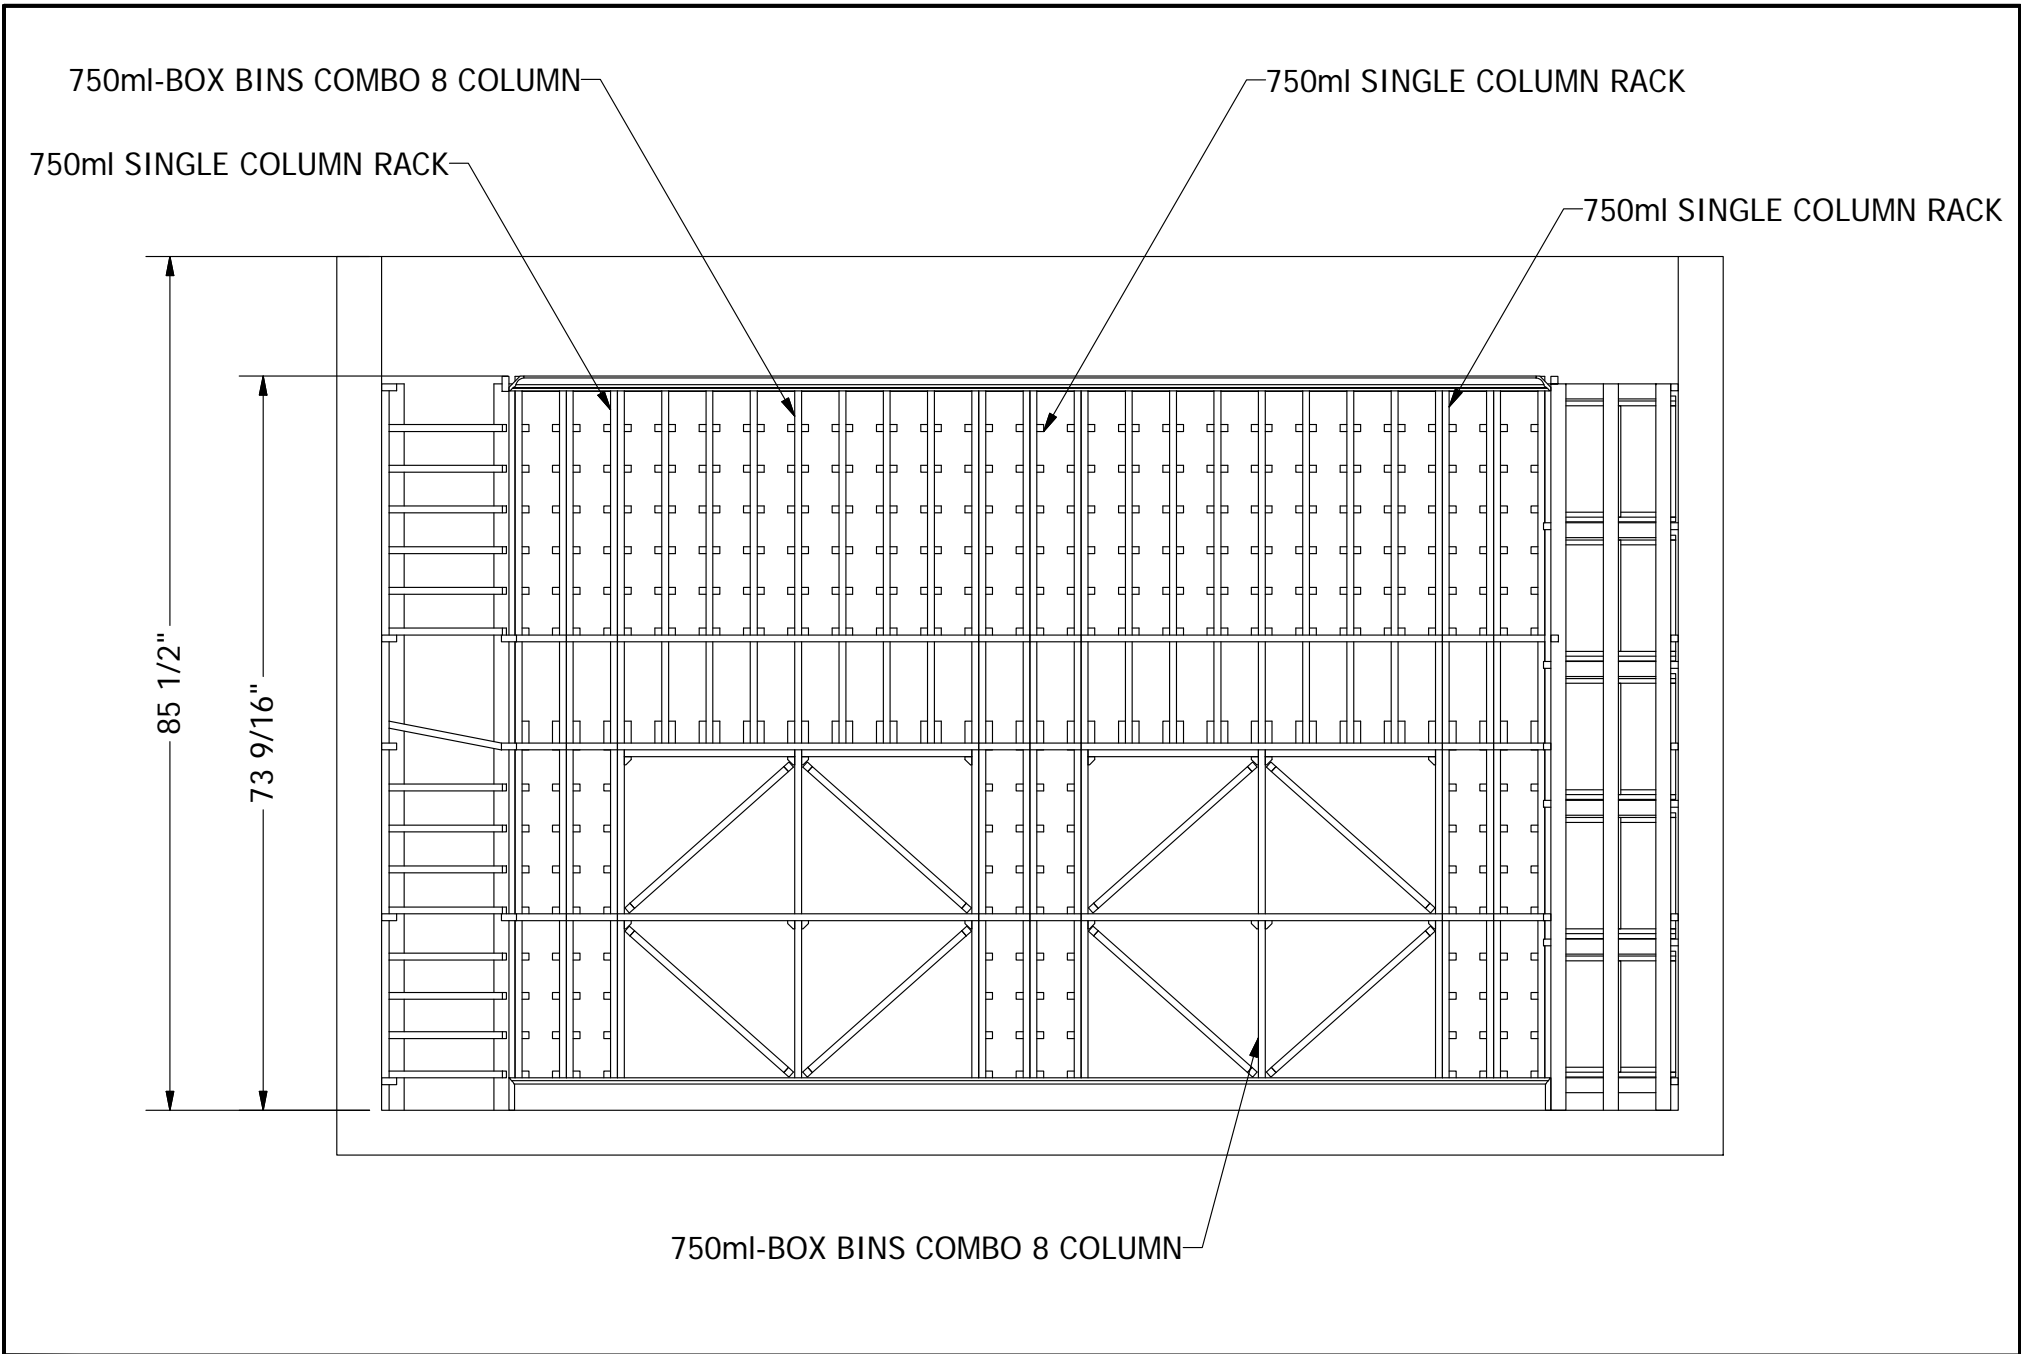

Bottle count:
886

INDIVIDUAL BOTTLES BORDEAUX
WOOD CASE COMBINATION RACK

750ml 6 COLUMN RACK

750ml 6 COLUMN RACK

QUARTER ROUND CORNER SHELF

375ml SINGLE COLUMN RACK

QUARTER ROUND CORNER SHELF

375ml SINGLE COLUMN RACK