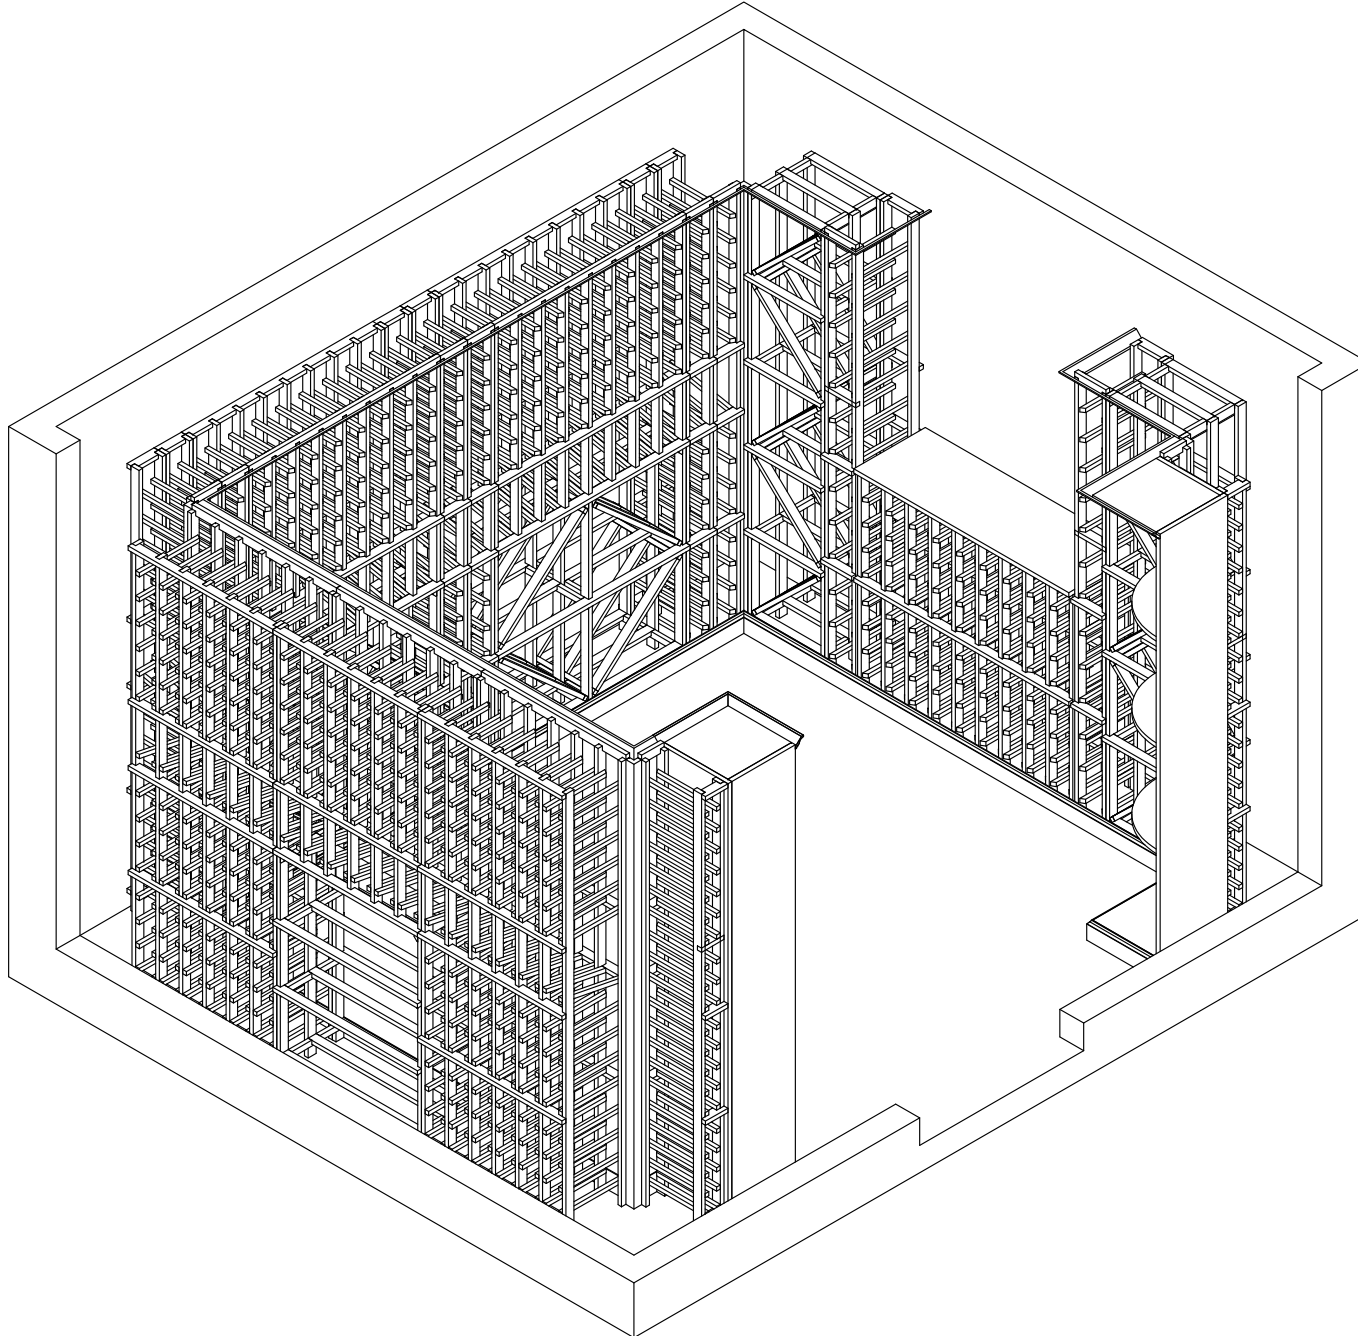

Bottle count:
886

INDIVIDUAL BOTTLES BORDEAUX
WOOD CASE COMBINATION RACK

750ml 6 COLUMN RACK

750ml 6 COLUMN RACK

QUARTER ROUND CORNER SHELF

375ml SINGLE COLUMN RACK

QUARTER ROUND CORNER SHELF

375ml SINGLE COLUMN RACK