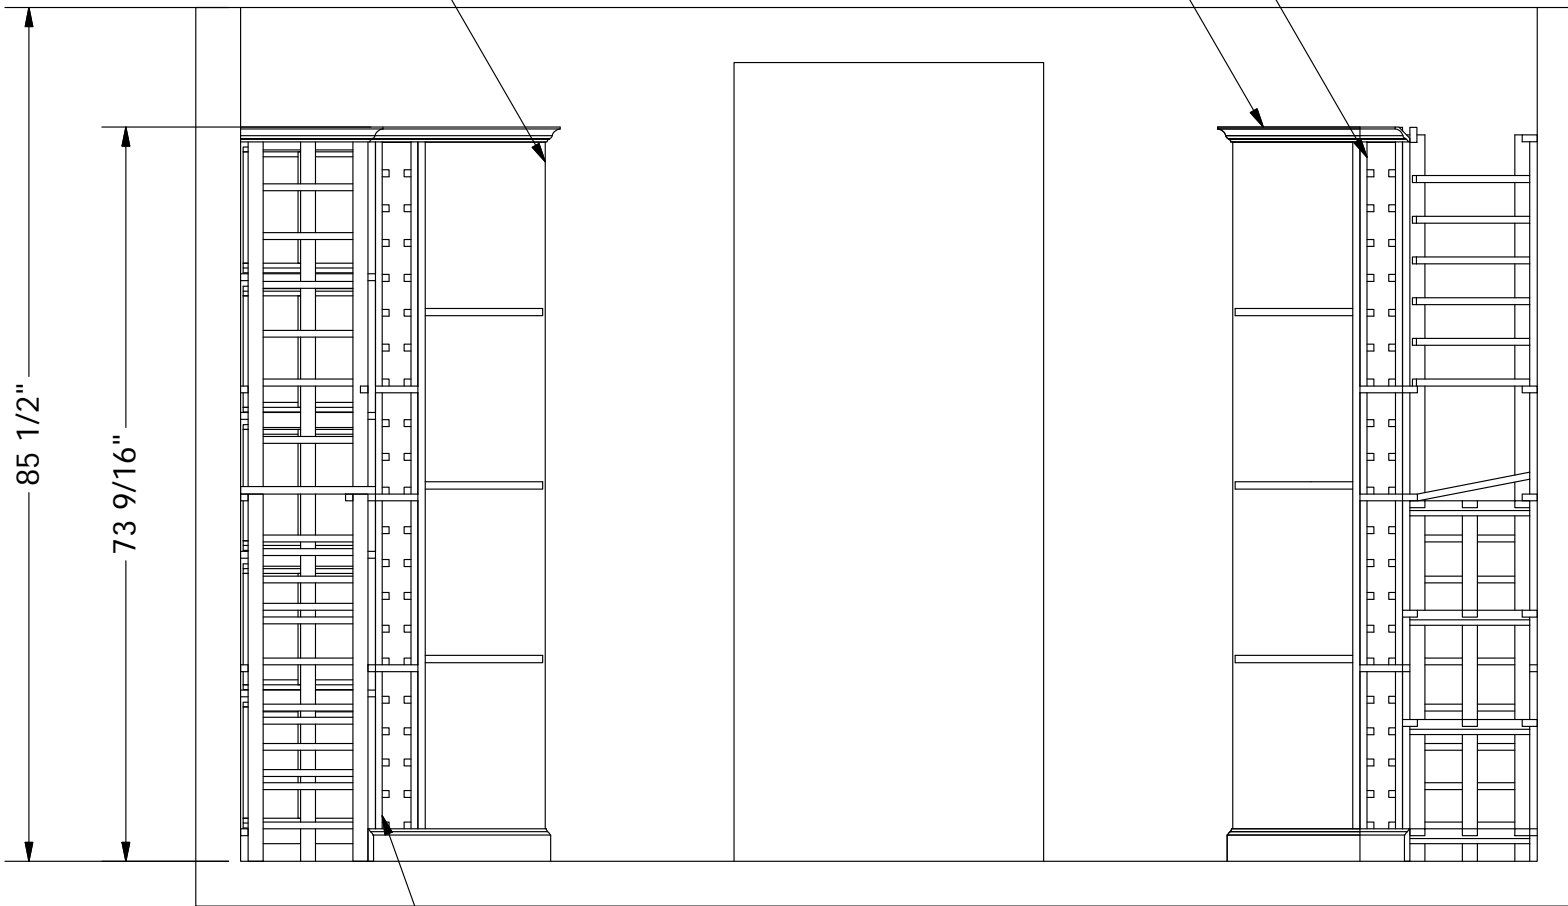

Bottle count:
886

INDIVIDUAL BOTTLES BORDEAUX
WOOD CASE COMBINATION RACK

750ml 6 COLUMN RACK

750ml 6 COLUMN RACK

QUARTER ROUND CORNER SHELF

375ml SINGLE COLUMN RACK

QUARTER ROUND CORNER SHELF

375ml SINGLE COLUMN RACK