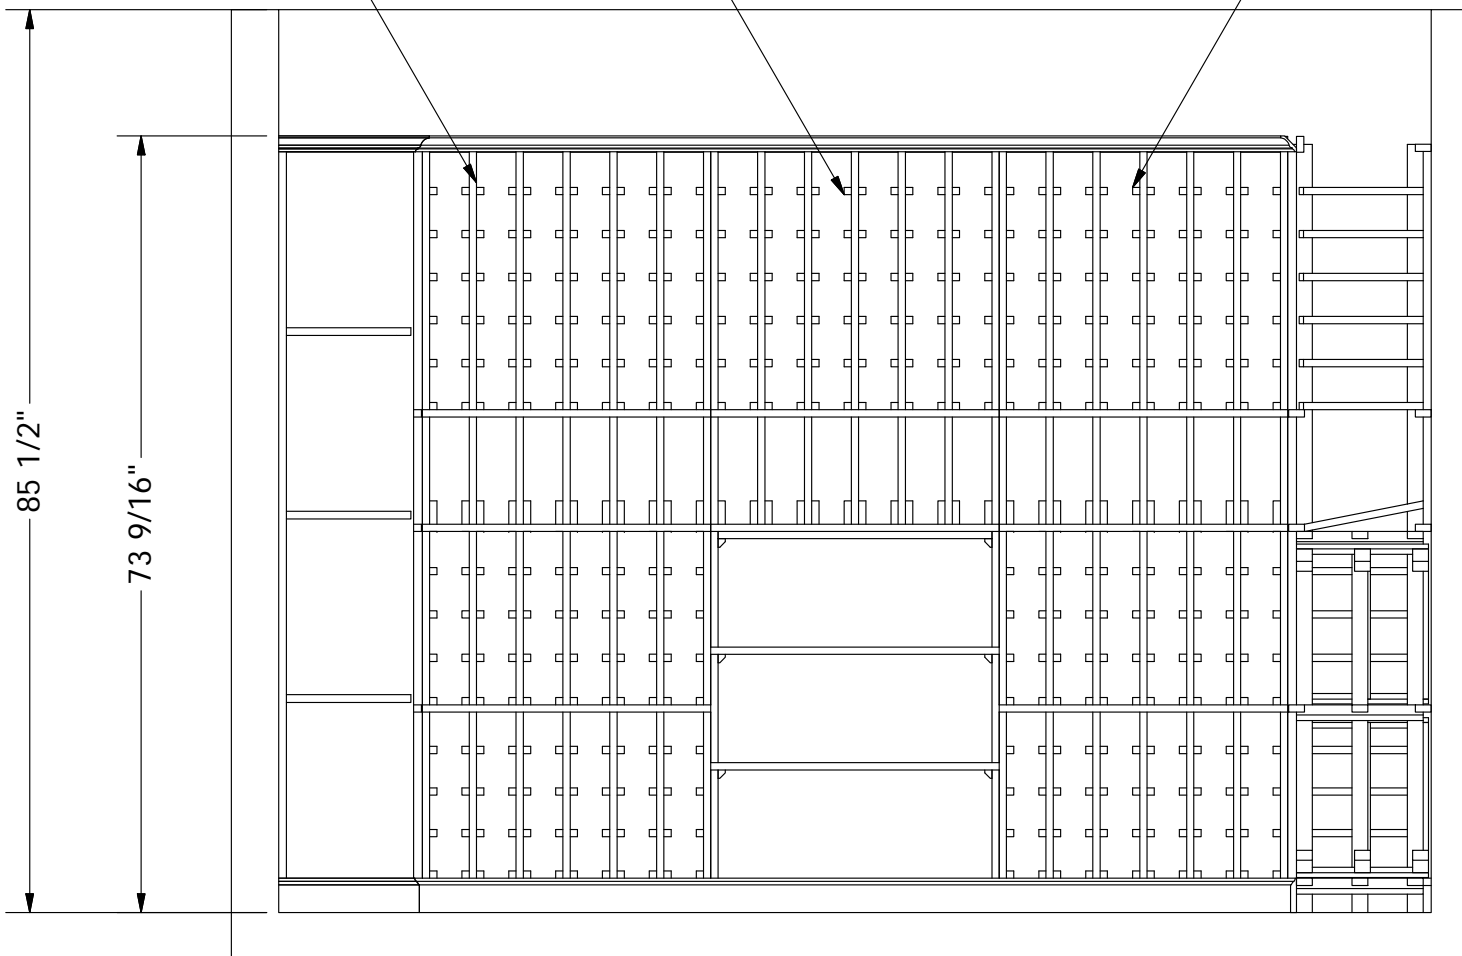

Bottle count:
886

INDIVIDUAL BOTTLES BORDEAUX
WOOD CASE COMBINATION RACK

750ml 6 COLUMN RACK

750ml 6 COLUMN RACK

QUARTER ROUND CORNER SHELF

375ml SINGLE COLUMN RACK

QUARTER ROUND CORNER SHELF

375ml SINGLE COLUMN RACK