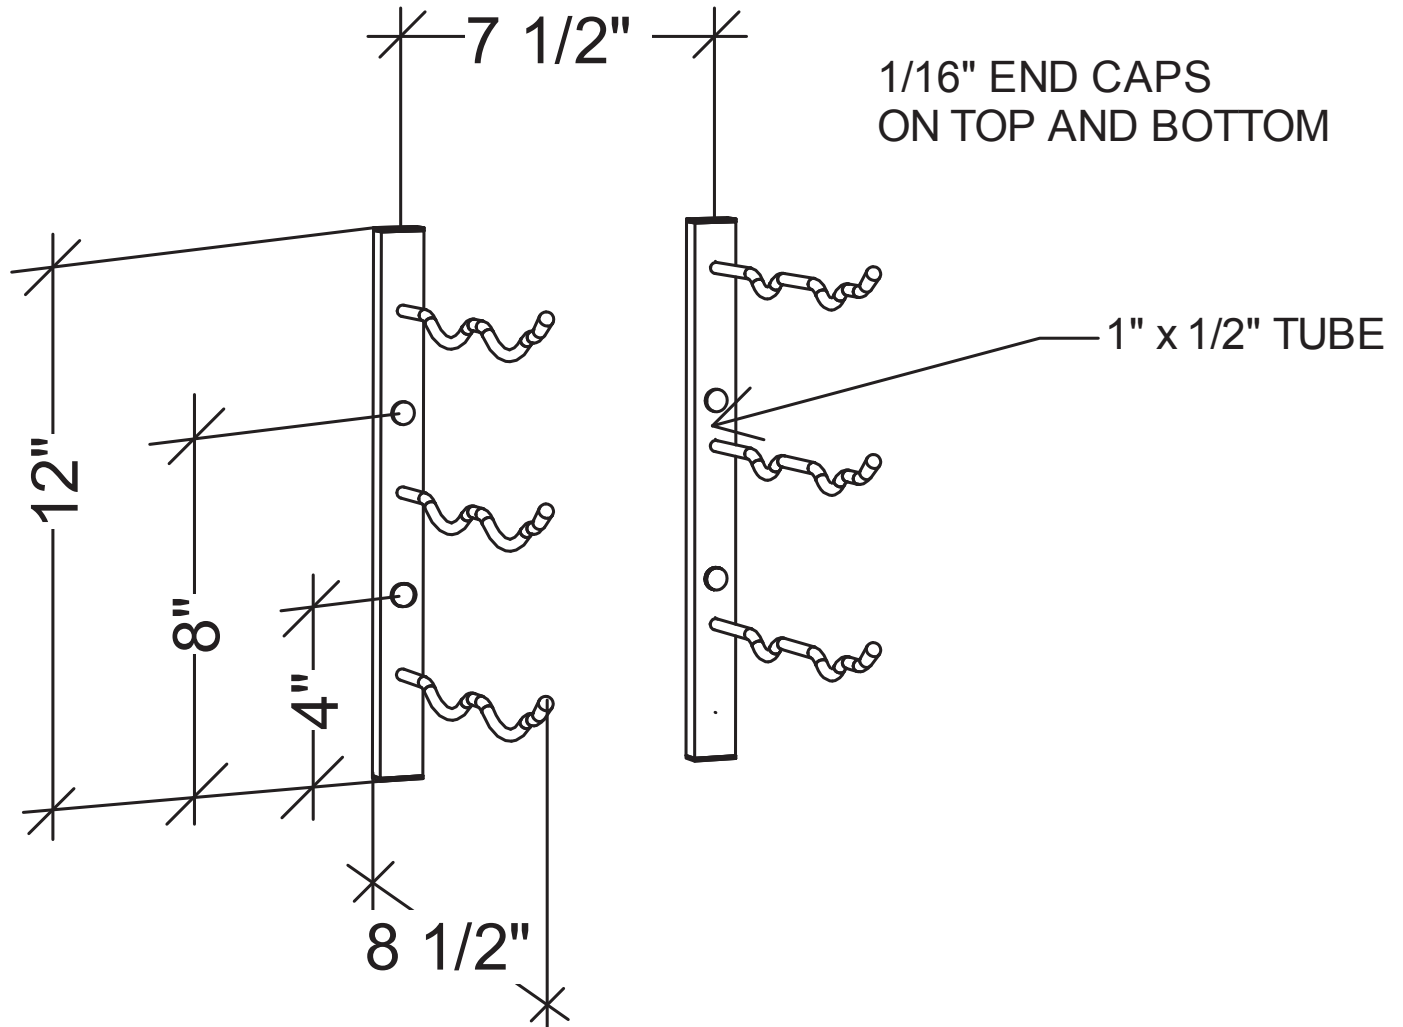

W Series 1'

Spec sheet for WS-12, 6-bottle wine rack

Account for 13" width
with wine bottle in rack

VINTAGEVIEW®
MOVING WINE STORAGE FORWARD