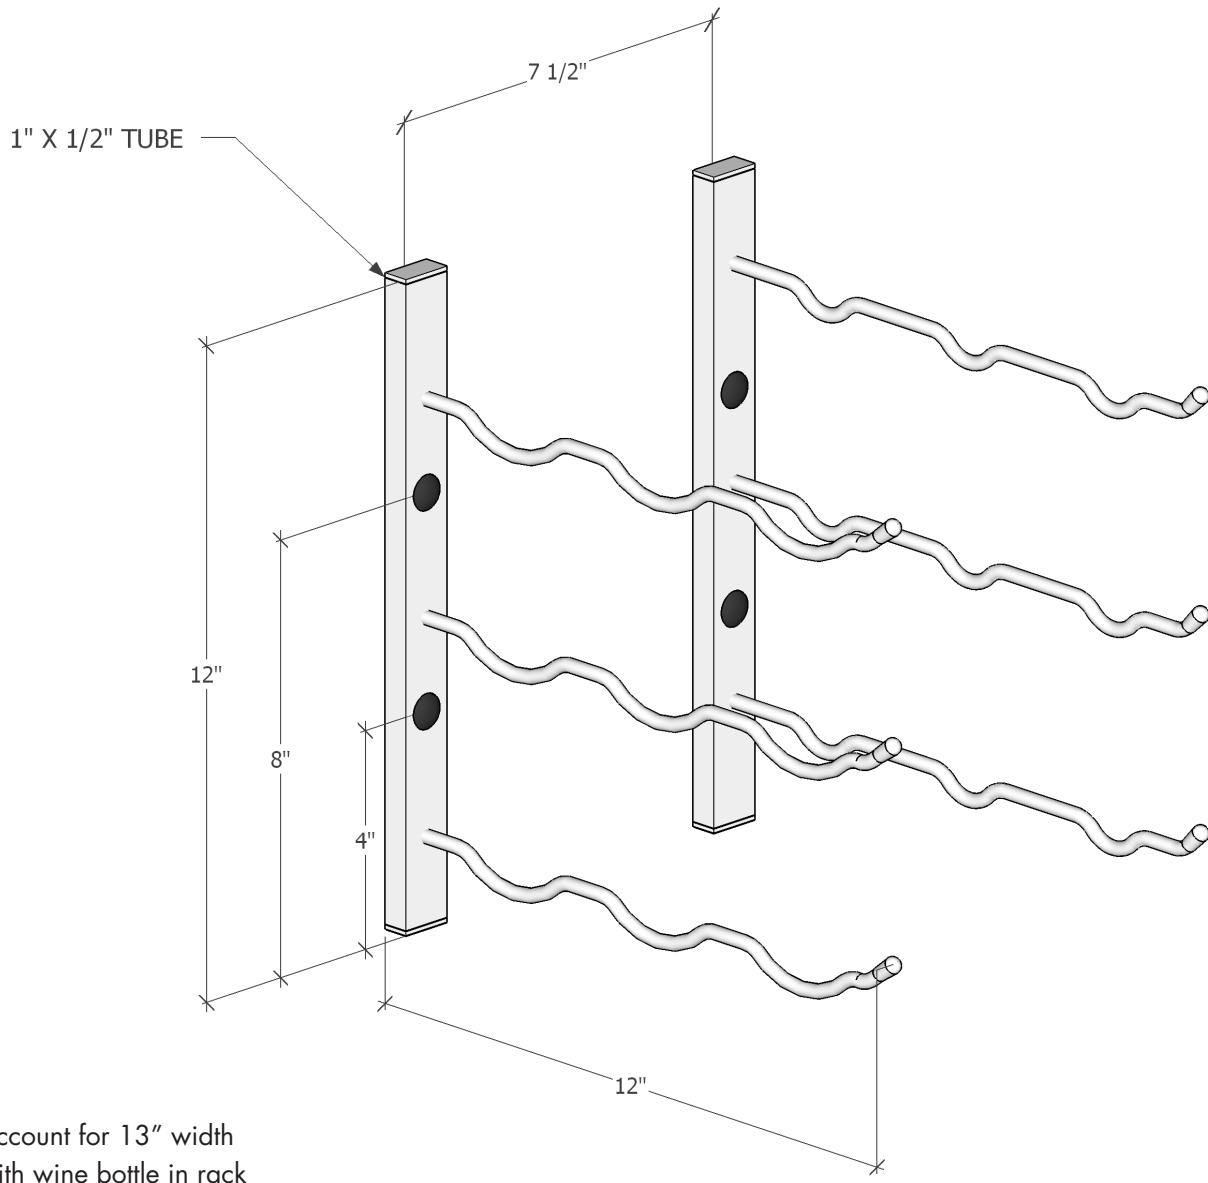

# W Series 1'

Spec sheet for WS-13, 9-bottle wine rack

VINTAGEVIEW®  
MOVING WINE STORAGE FORWARD