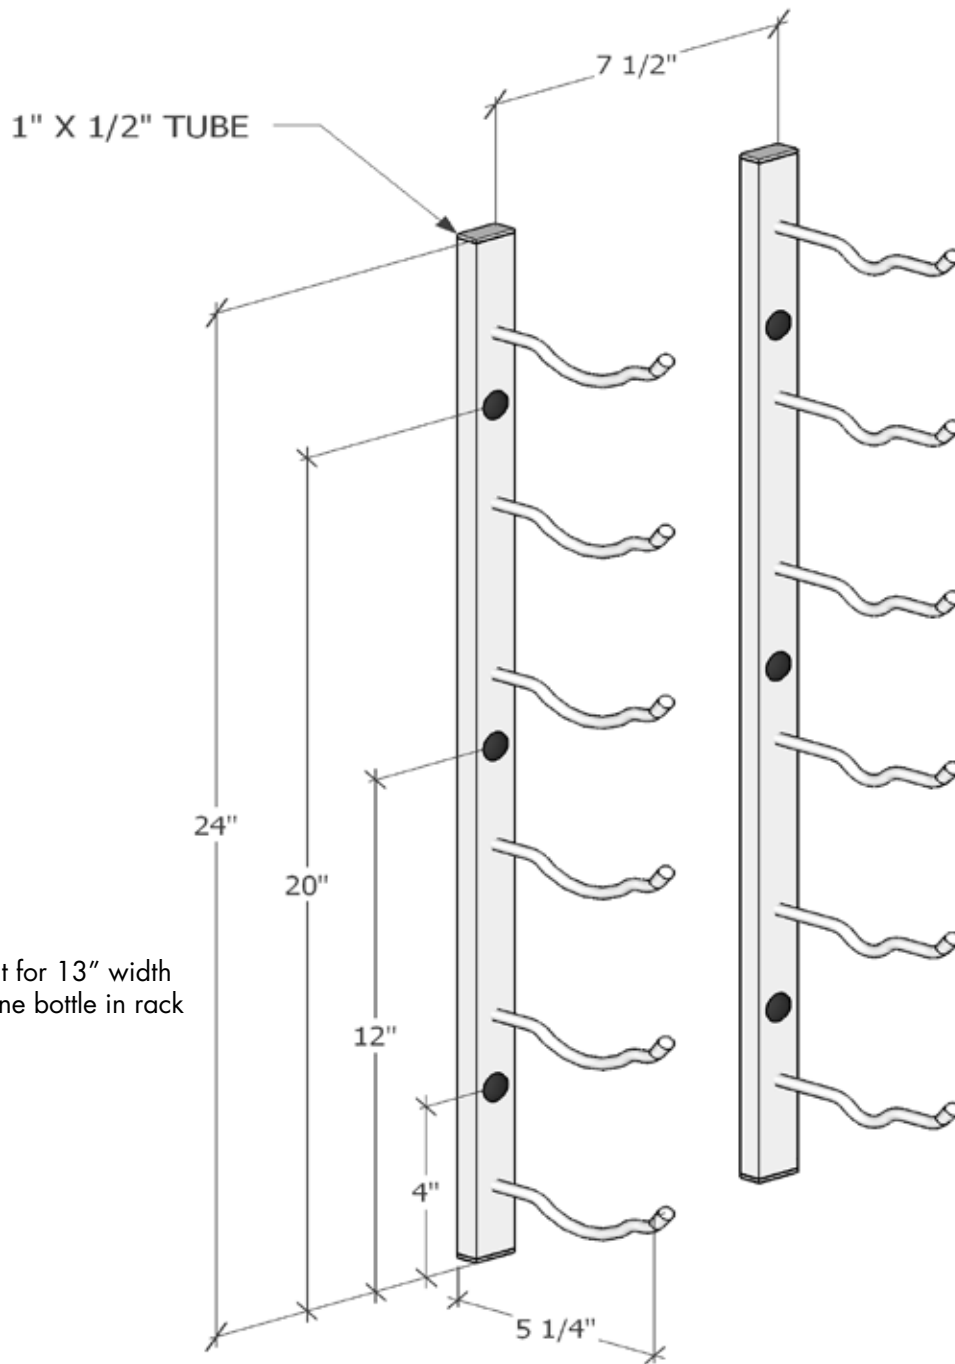

# W Series 2'

Spec sheet for WS-21, 6-bottle wine rack

VINTAGEVIEW®  
MOVING WINE STORAGE FORWARD