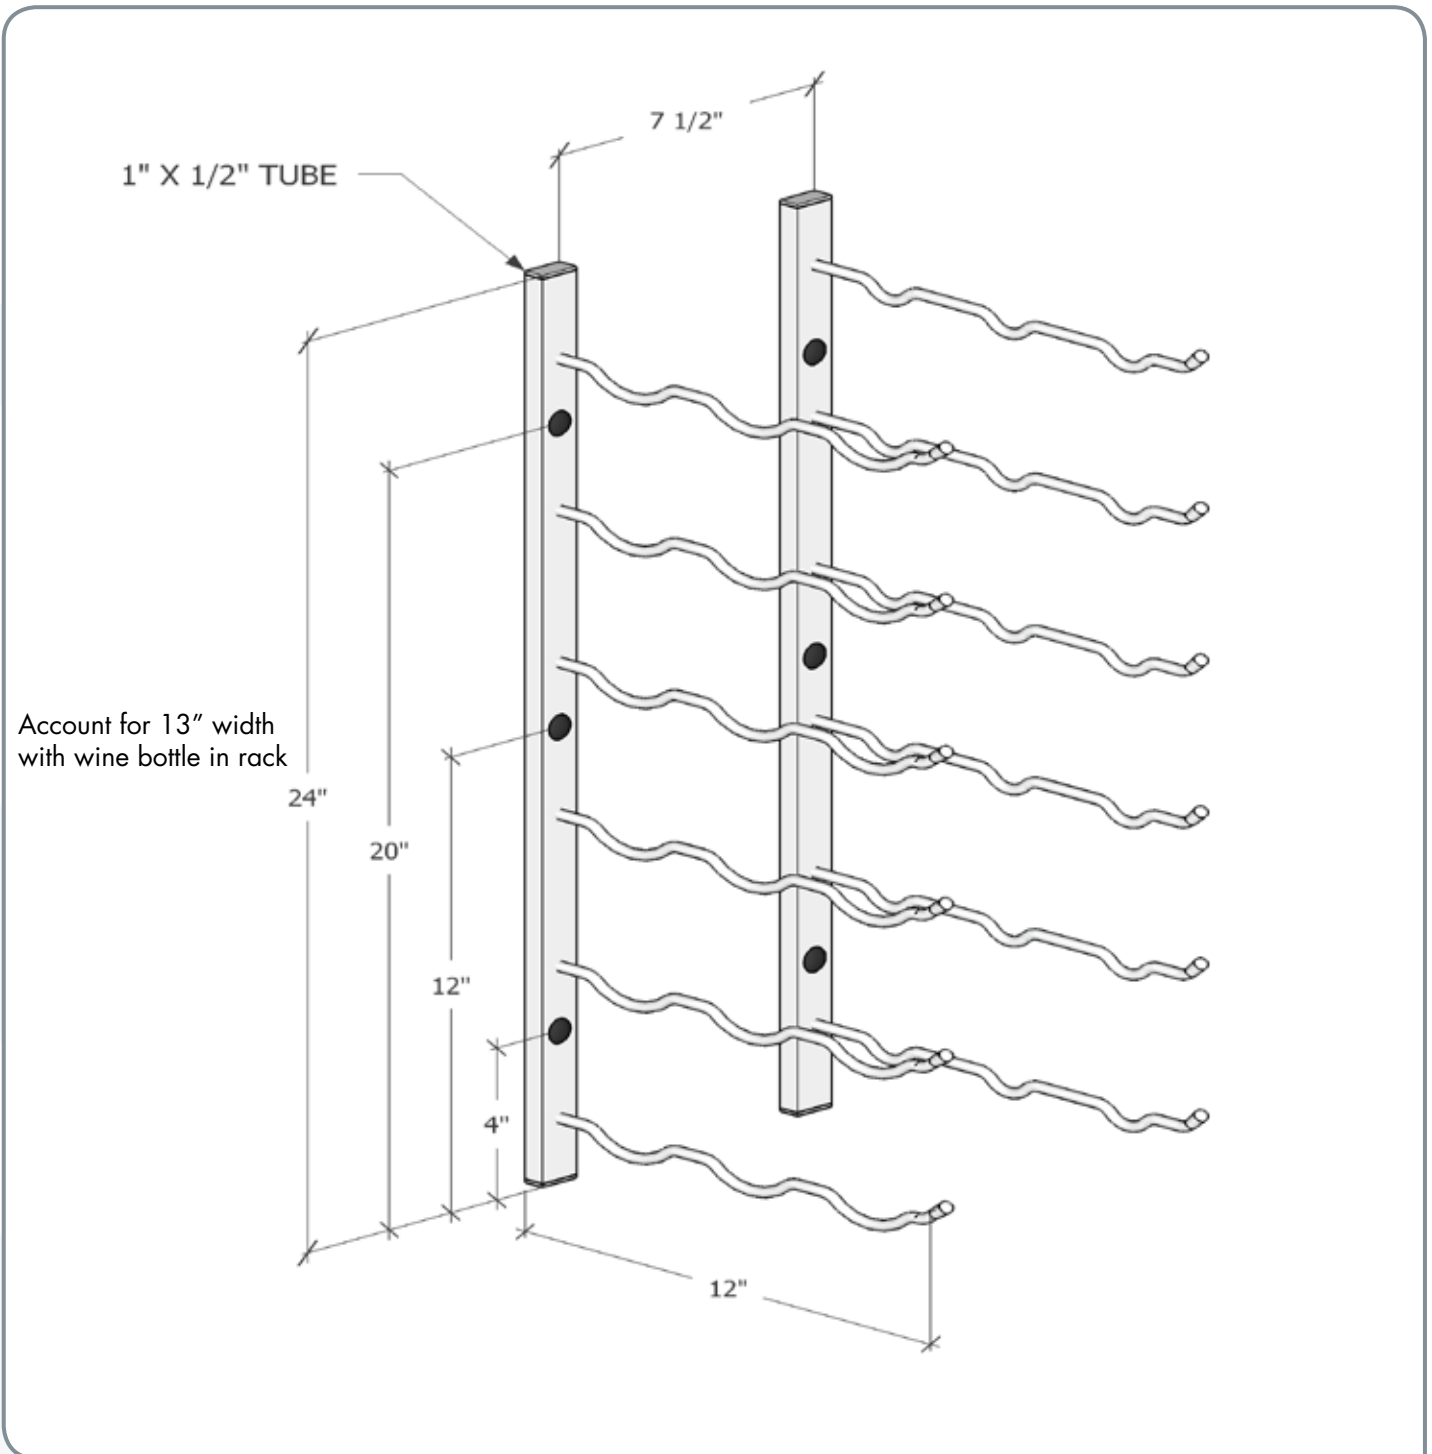

# W Series 2'

Spec Sheet for WS-23, 18-bottle wine rack

VINTAGEVIEW®  
MOVING WINE STORAGE FORWARD