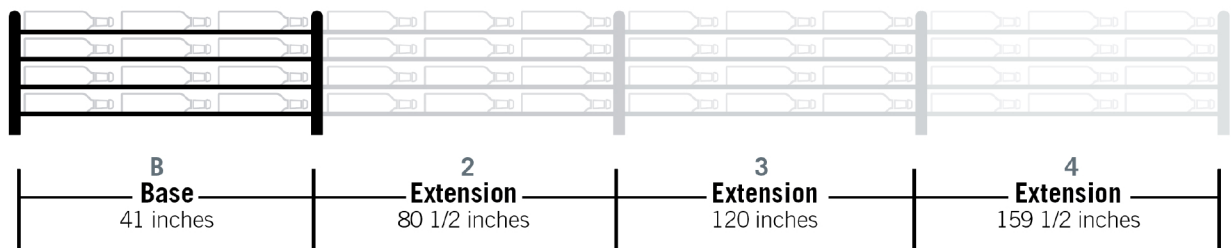

Evolution Wine Wall 5" 3C

Spec Sheet for WW-051 (3-bottle wine rack)

VINTAGEVIEW®
MOVING WINE STORAGE FORWARD