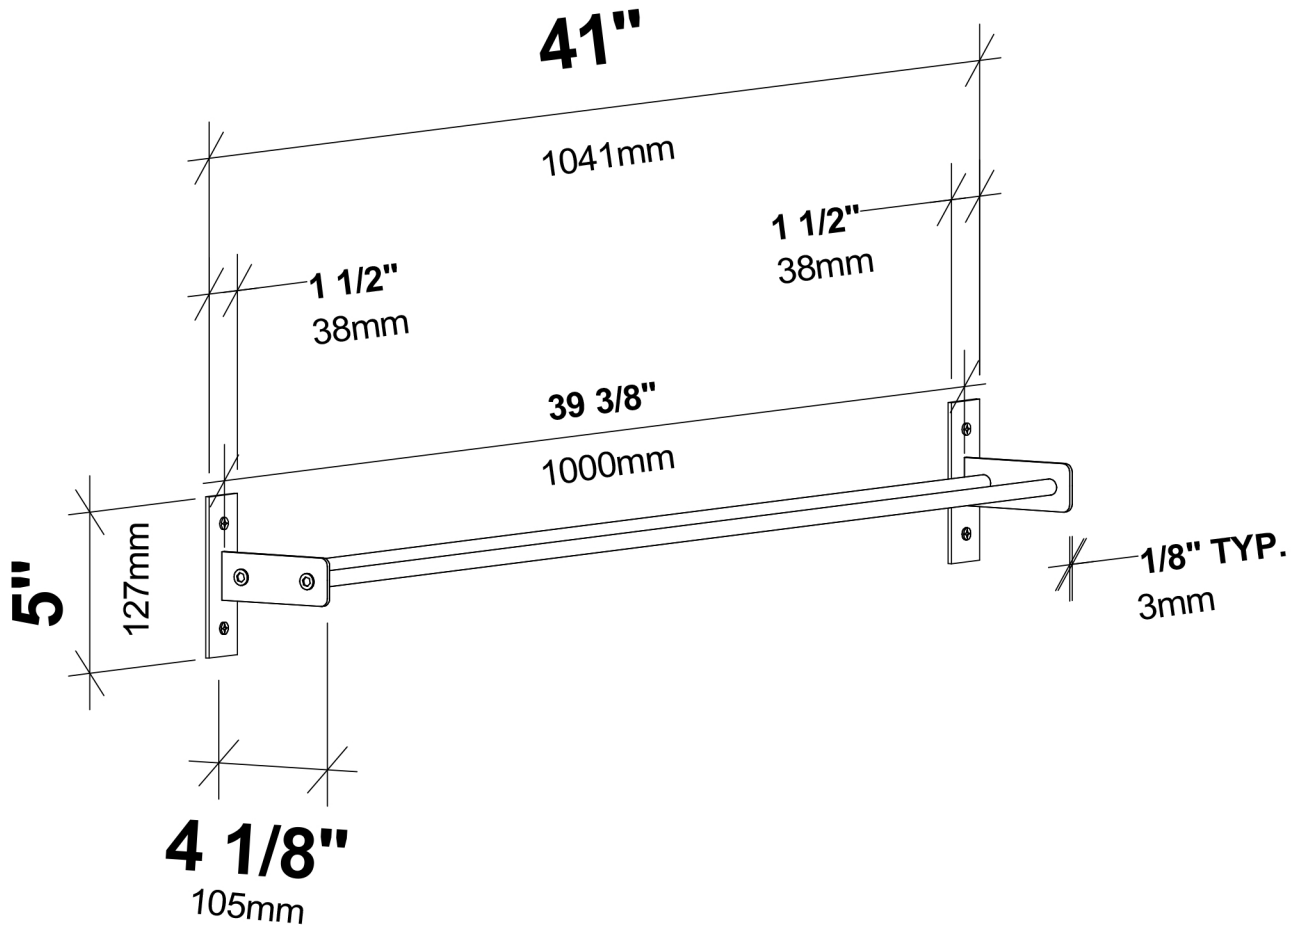

Evolution Wine Wall 5" 3C

Spec Sheet for WW-051 (3-bottle wine rack)

VINTAGEVIEW®
MOVING WINE STORAGE FORWARD