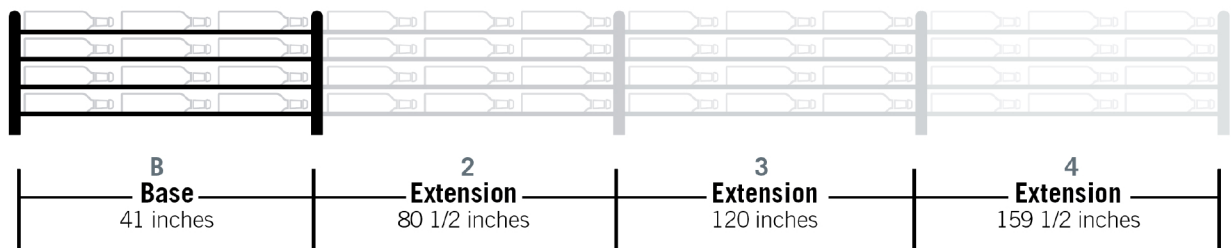

Evolution Wine Wall 5" 3C

Spec Sheet for WW-052 (2-bottle wine rack)

VINTAGEVIEW®
MOVING WINE STORAGE FORWARD