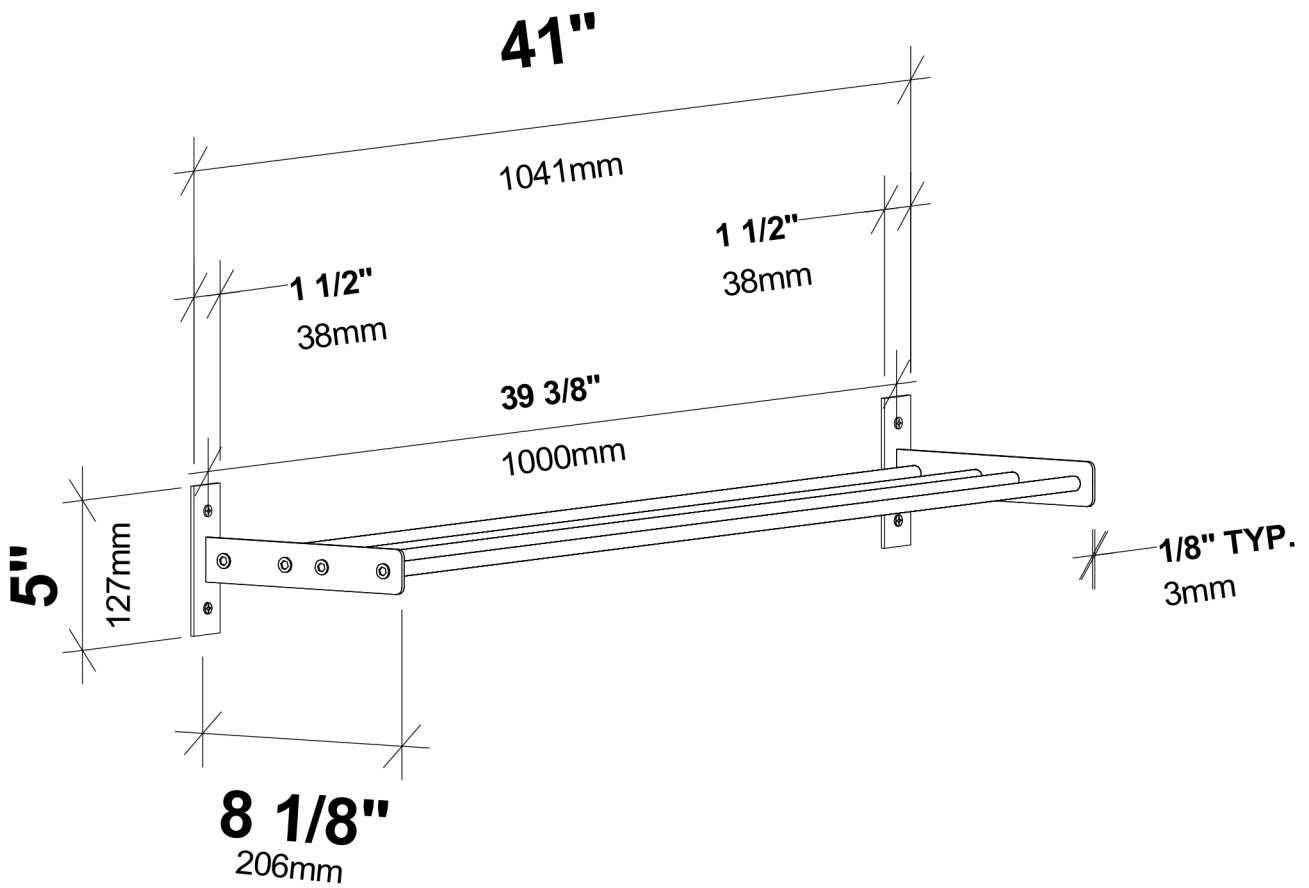

Evolution Wine Wall 5" 3C

Spec Sheet for WW-052 (2-bottle wine rack)

VINTAGEVIEW®
MOVING WINE STORAGE FORWARD