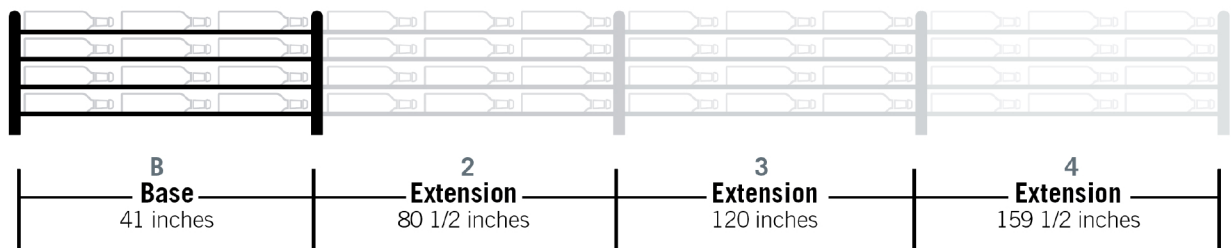

Evolution Wine Wall 5" 3C

Spec Sheet for WW-053 (3-bottle wine rack)

VINTAGEVIEW®
MOVING WINE STORAGE FORWARD