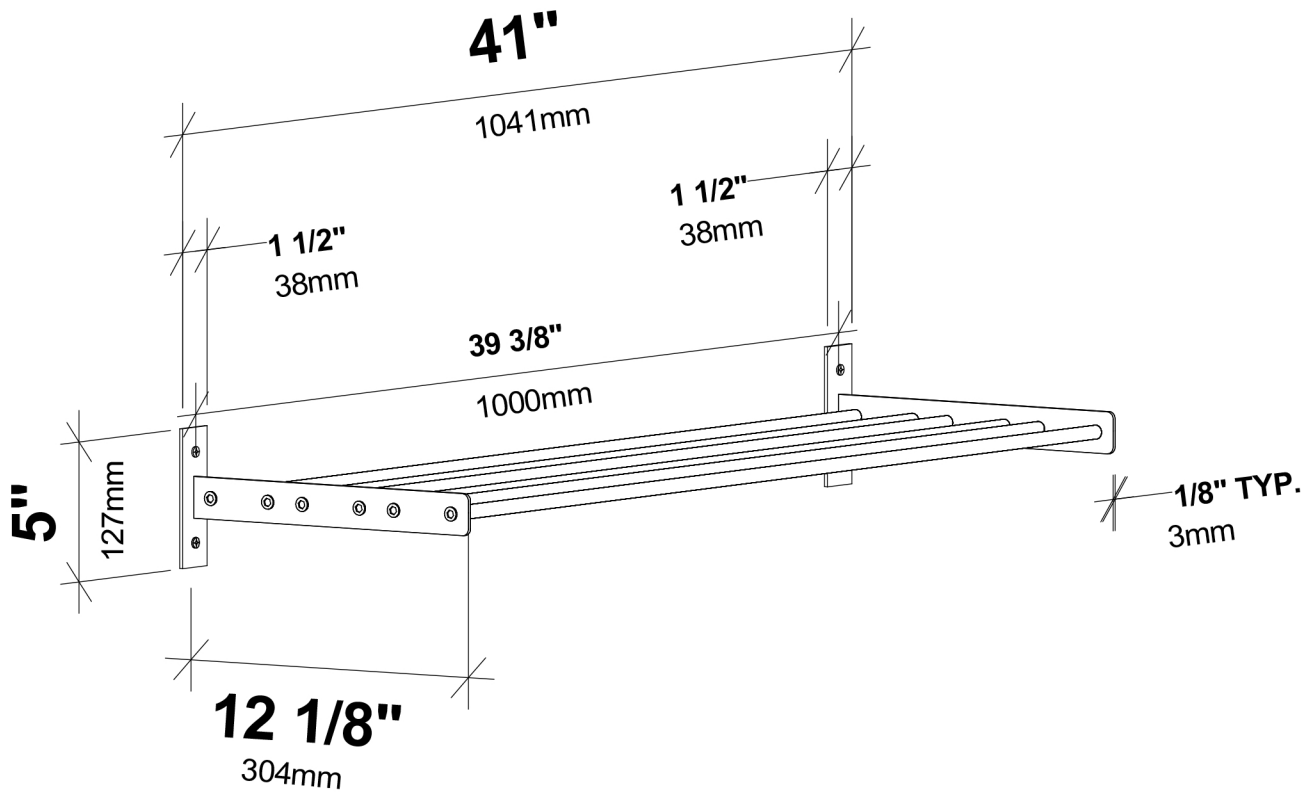

Evolution Wine Wall 5" 3C

Spec Sheet for WW-053 (3-bottle wine rack)

VINTAGEVIEW®
MOVING WINE STORAGE FORWARD