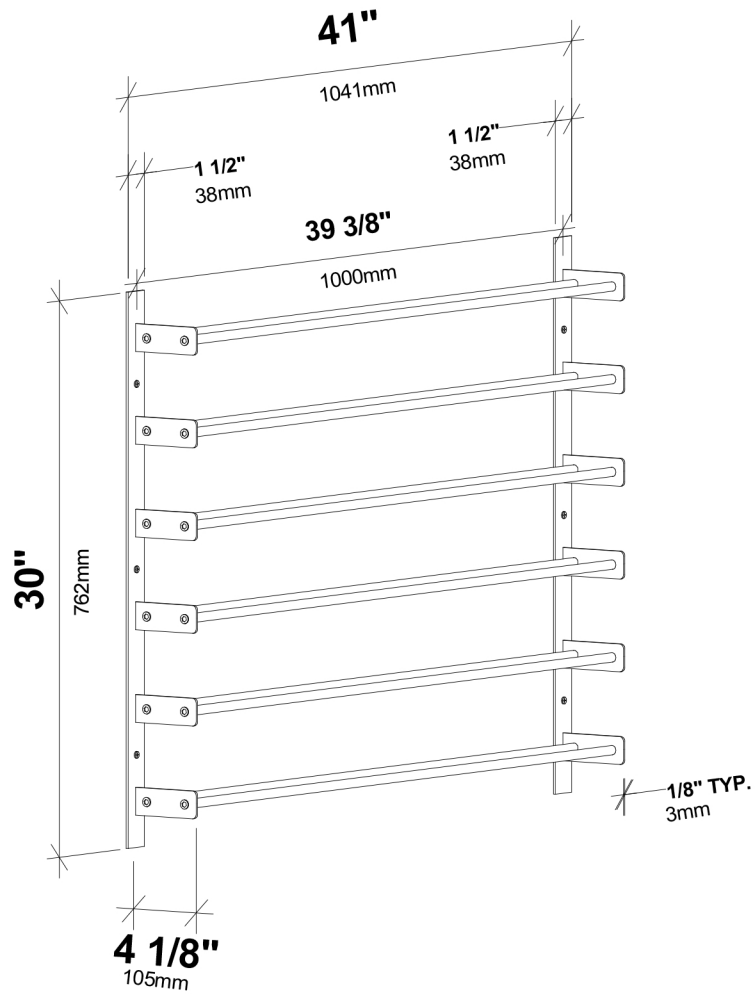

Evolution Wine Wall 30" 3C

Spec Sheet for WW-301 (18-bottle wine rack)

VINTAGEVIEW®
MOVING WINE STORAGE FORWARD