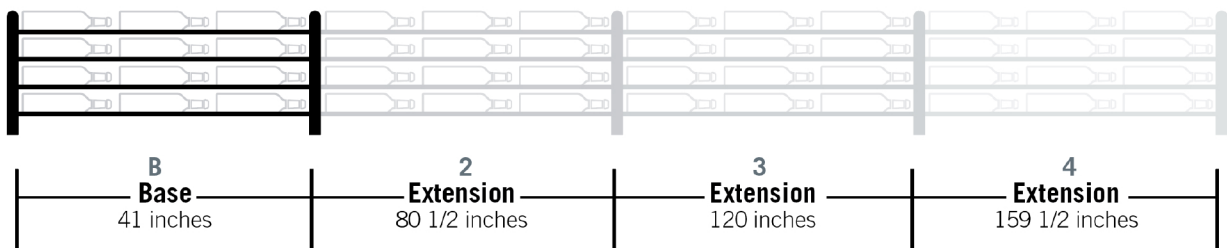

Evolution Wine Wall 30" 3C

Spec Sheet for WW-301 (18-bottle wine rack)

VINTAGEVIEW®
MOVING WINE STORAGE FORWARD