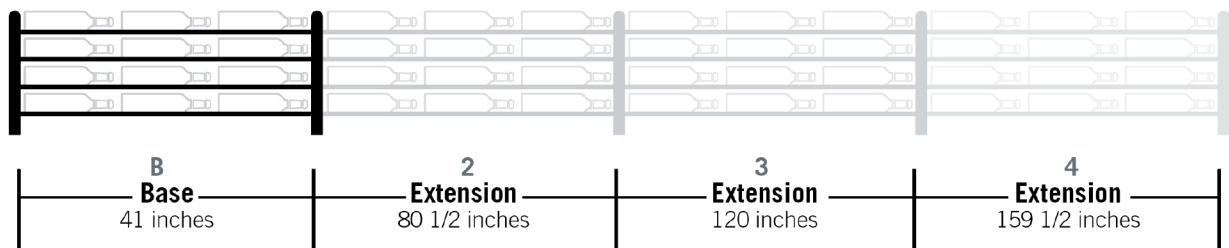

Evolution Wine Wall 30" 3C

Spec Sheet for WW-302 (36-bottle wine rack)

VINTAGEVIEW®
MOVING WINE STORAGE FORWARD