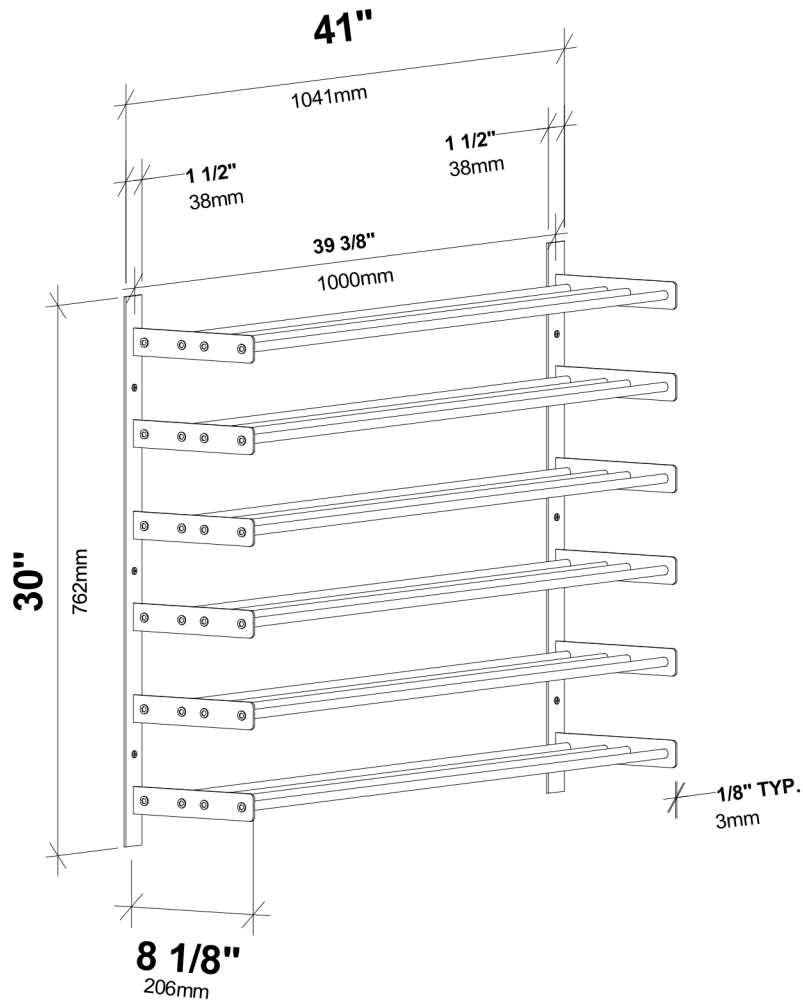

Evolution Wine Wall 30" 3C

Spec Sheet for WW-302 (36-bottle wine rack)

VINTAGEVIEW®
MOVING WINE STORAGE FORWARD