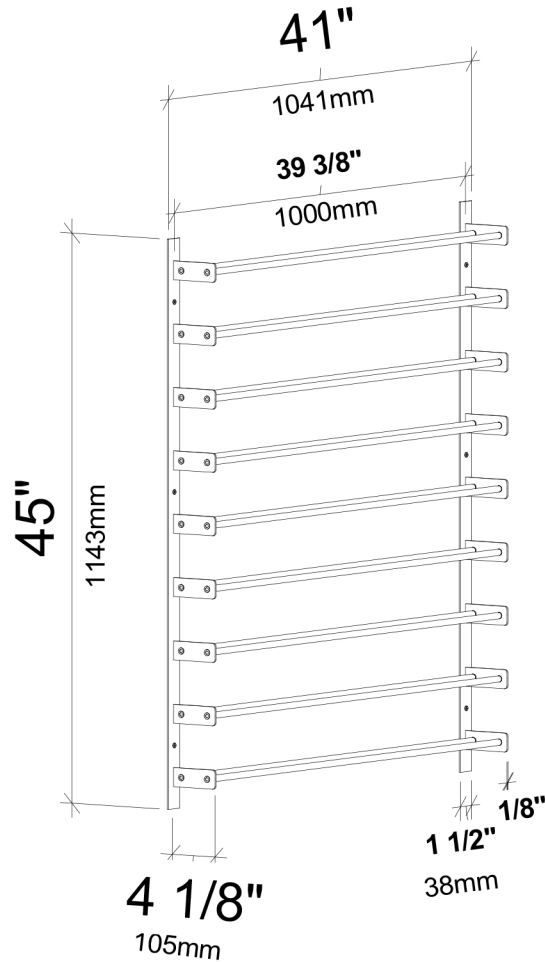

Evolution Wine Wall 45" 3C

Spec Sheet for WW-451 (27-bottle wine rack)

VINTAGEVIEW®
MOVING WINE STORAGE FORWARD