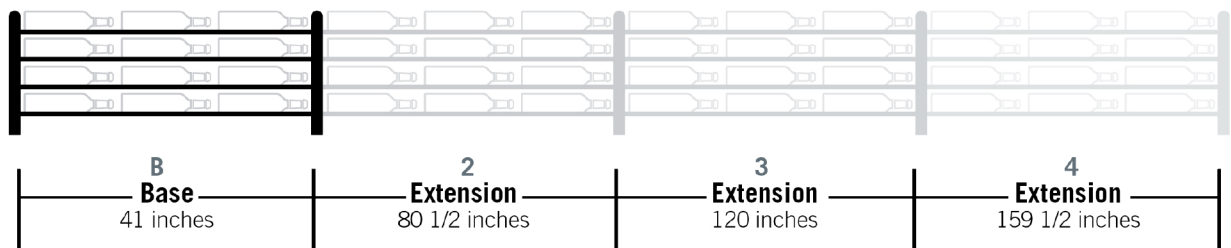

Evolution Wine Wall 45" 3C

Spec Sheet for WW-451 (27-bottle wine rack)

VINTAGEVIEW®
MOVING WINE STORAGE FORWARD