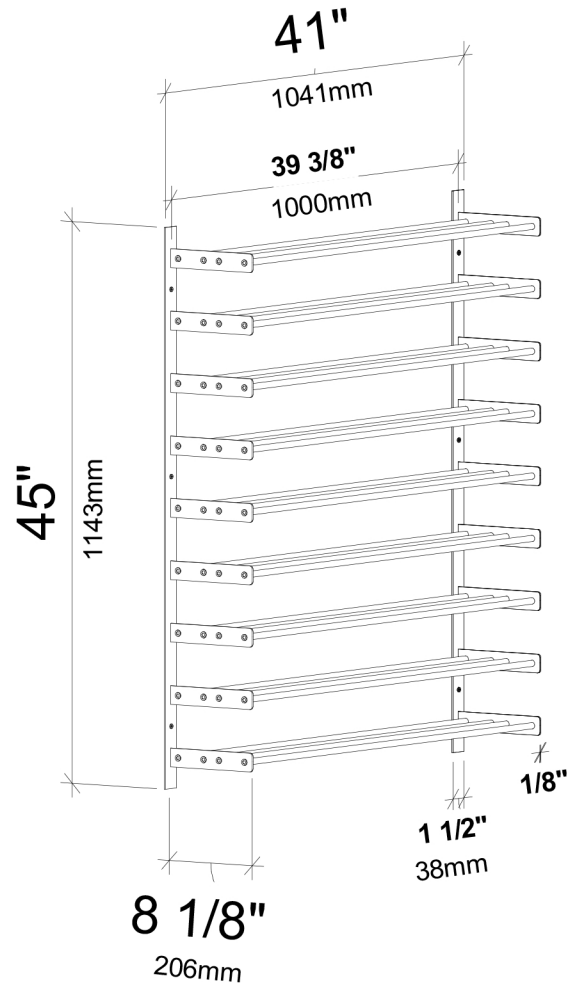

# Evolution Wine Wall 45" 3C

Spec Sheet for WW-452 (54-bottle wine rack)

**VINTAGEVIEW®**  
MOVING WINE STORAGE FORWARD