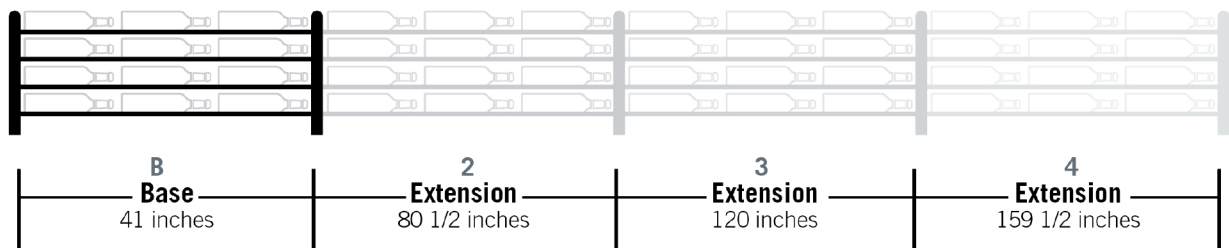

# Evolution Wine Wall 45" 3C

Spec Sheet for WW-452 (54-bottle wine rack)

**VINTAGEVIEW®**  
MOVING WINE STORAGE FORWARD