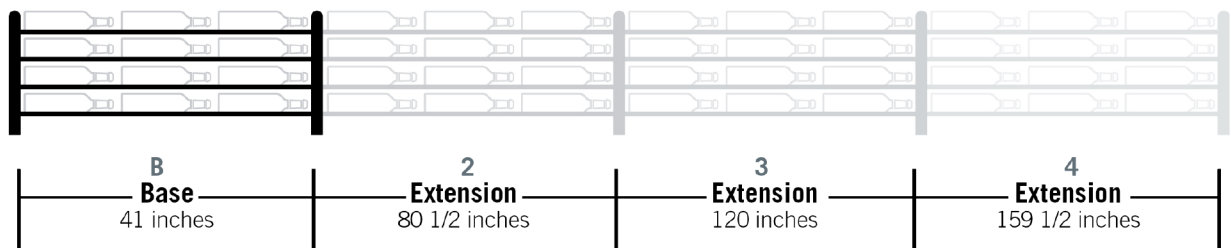

# Evolution Wine Wall 45" 3C

Spec Sheet for WW-453 (81-bottle wine rack)

VINTAGEVIEW®  
MOVING WINE STORAGE FORWARD