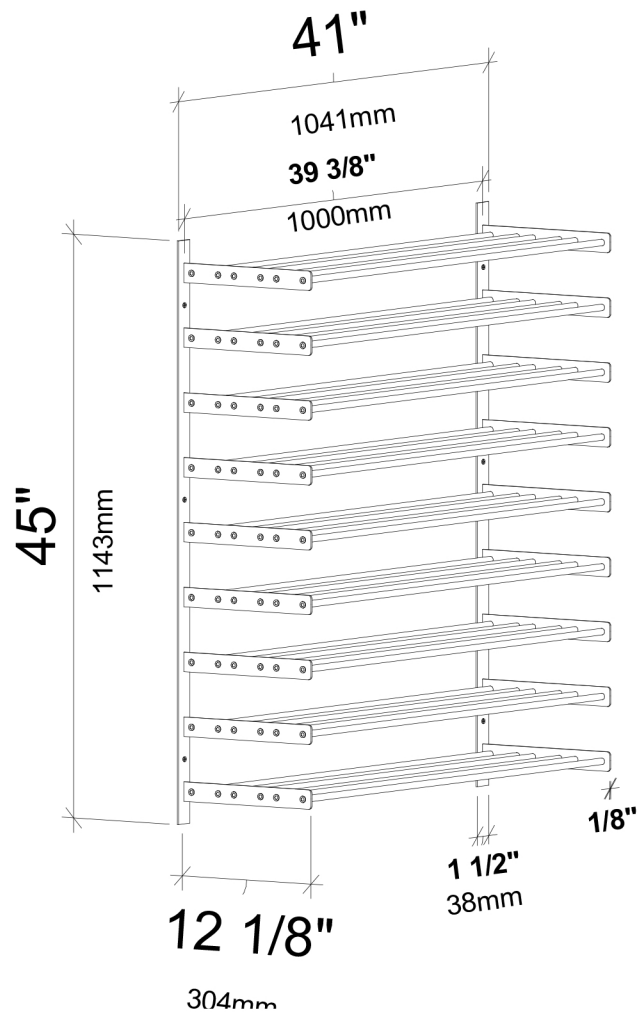

# Evolution Wine Wall 45" 3C

Spec Sheet for WW-453 (81-bottle wine rack)

VINTAGEVIEW®  
MOVING WINE STORAGE FORWARD