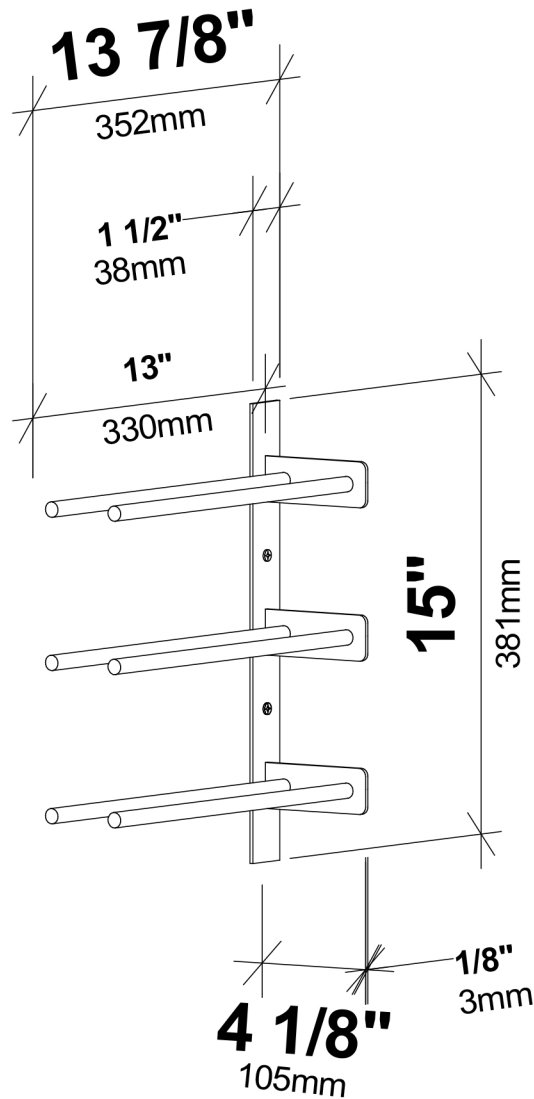

# Evolution Wine Wall 15" 1C Extension

Spec Sheet for WW-EX151-1C (3-bottle extension, additional purchase required)

**VINTAGEVIEW®**  
MOVING WINE STORAGE FORWARD