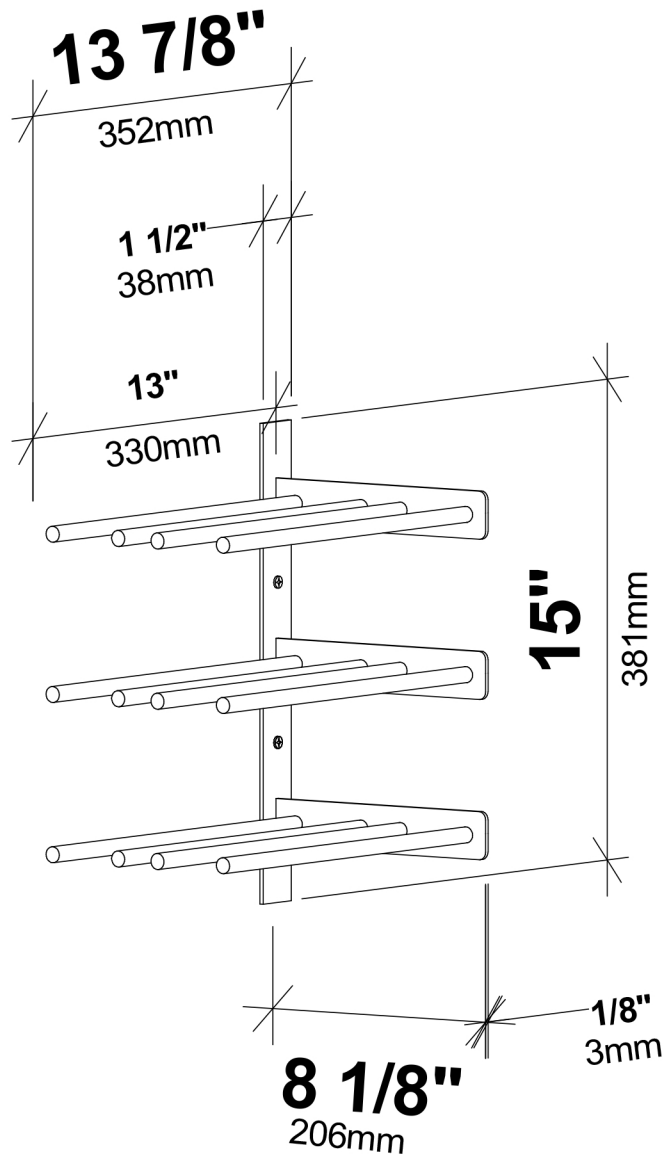

Evolution Wine Wall 15" 1C Extension

Spec Sheet for WW-EX152-1C (6-bottle extension, additional purchase required)

VINTAGEVIEW®
MOVING WINE STORAGE FORWARD