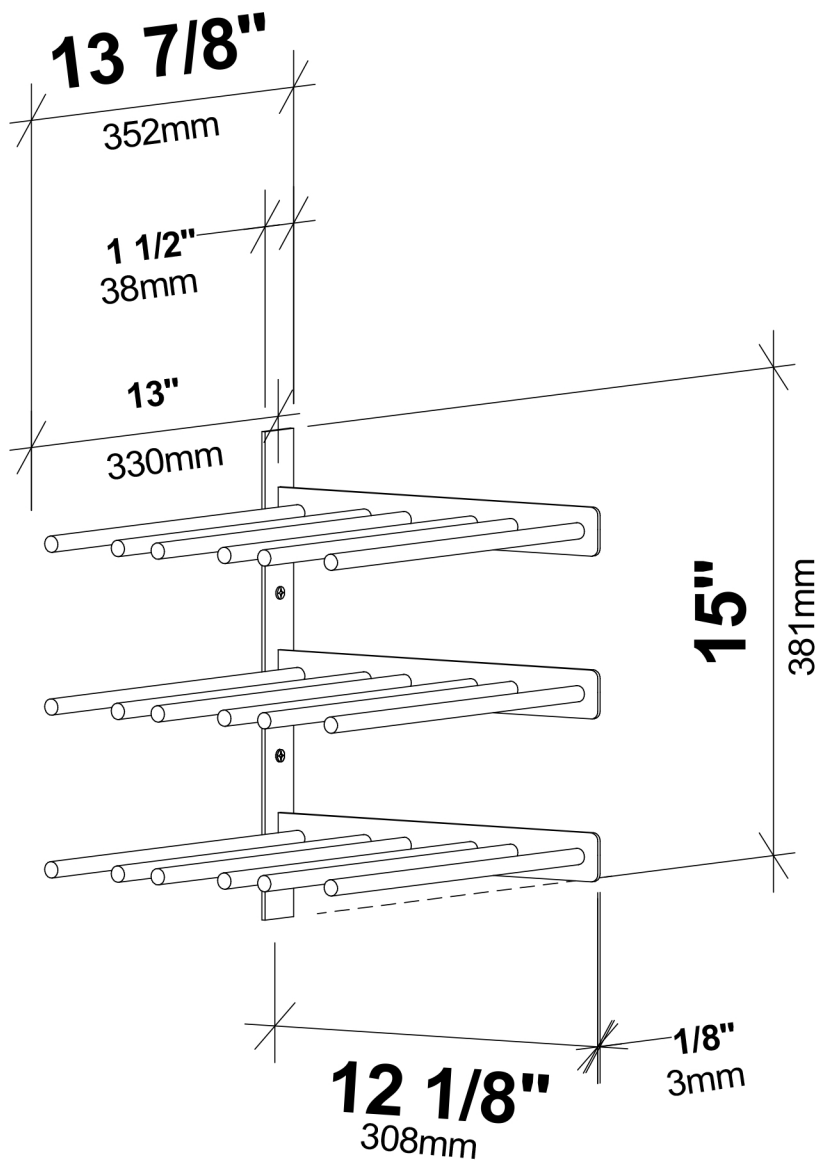

Evolution Wine Wall 15" 1C Extension

Spec Sheet for WW-EX153-1C (9-bottle extension, additional purchase required)

VINTAGEVIEW®
MOVING WINE STORAGE FORWARD