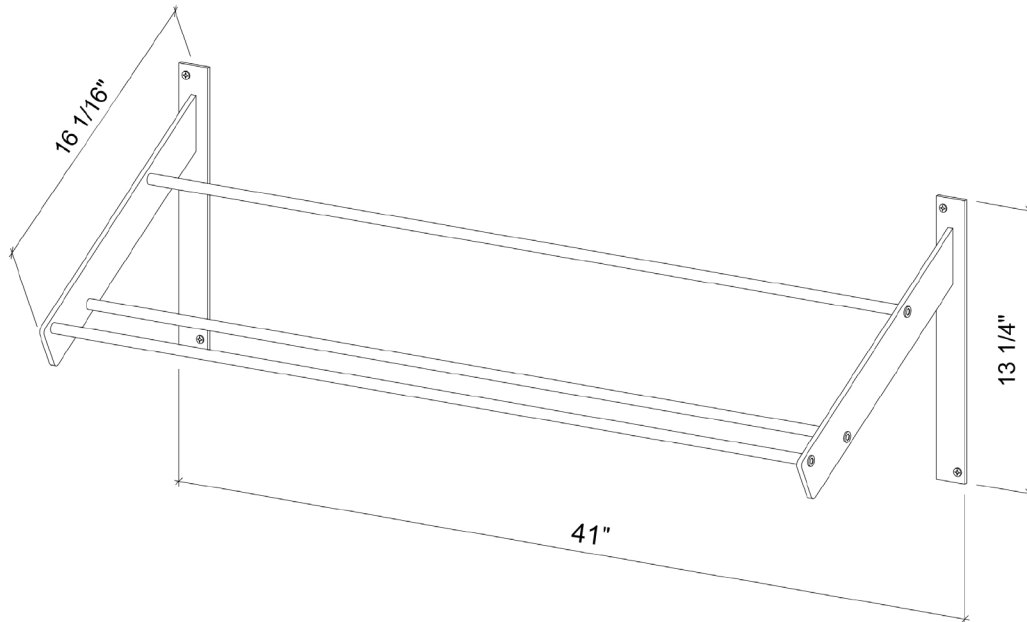

Evolution Wine Wall Presentation Row

Spec Sheet for (WW-PR) 144-bottle wine rack kit

EXTENSIONS...

Evolution Wine Wall Extensions share one support and add an additional, 40-1/4" column.

VINTAGEVIEW®
MOVING WINE STORAGE FORWARD