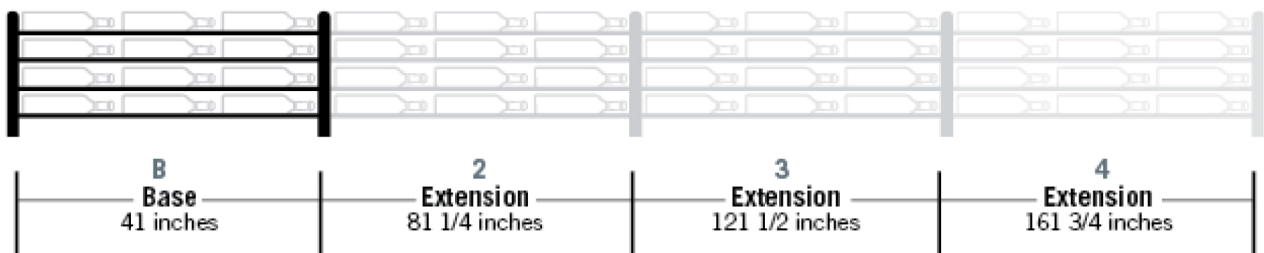

Evolution Wine Wall Presentation Row

Spec Sheet for (WW-PR) 144-bottle wine rack kit

EXTENSIONS...

Evolution Wine Wall Extensions share one support and add an additional, 40-1/4" column.

VINTAGEVIEW®
MOVING WINE STORAGE FORWARD