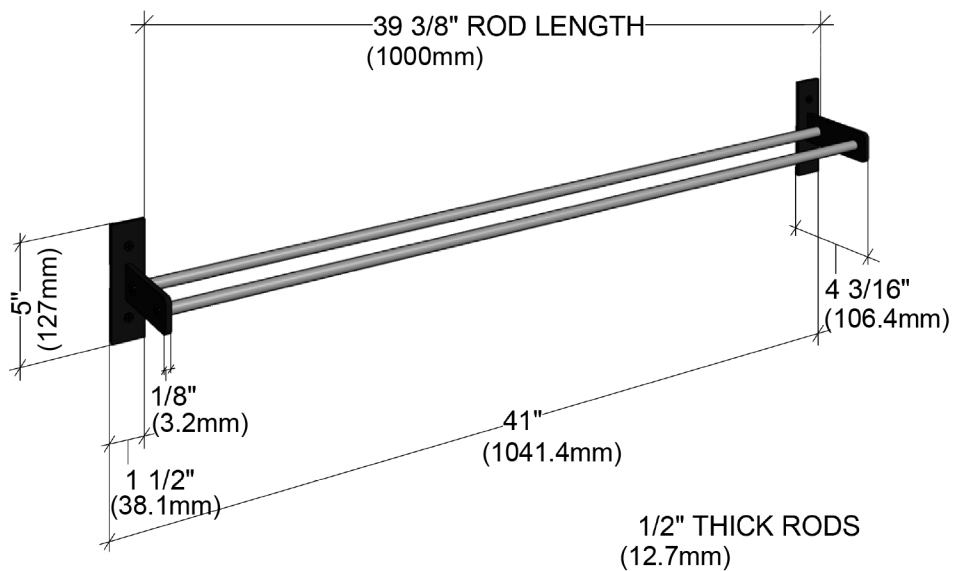

Evolution Shelf

Spec Sheet for (WW-SH-1D)

To complete shelf, snap to Wine Wall 5" (WW-051),
or any single bottle depth Wine Wall Racking

VINTAGEVIEW®
MOVING WINE STORAGE FORWARD