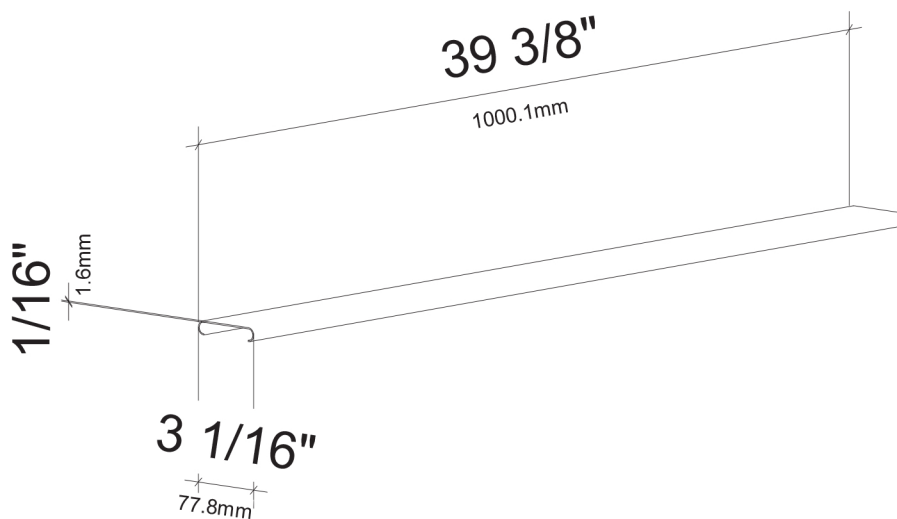

Evolution Shelf

Spec Sheet for (WW-SH-1D)

To complete shelf, snap to Wine Wall 5" (WW-051),
or any single bottle depth Wine Wall Racking

VINTAGEVIEW®
MOVING WINE STORAGE FORWARD