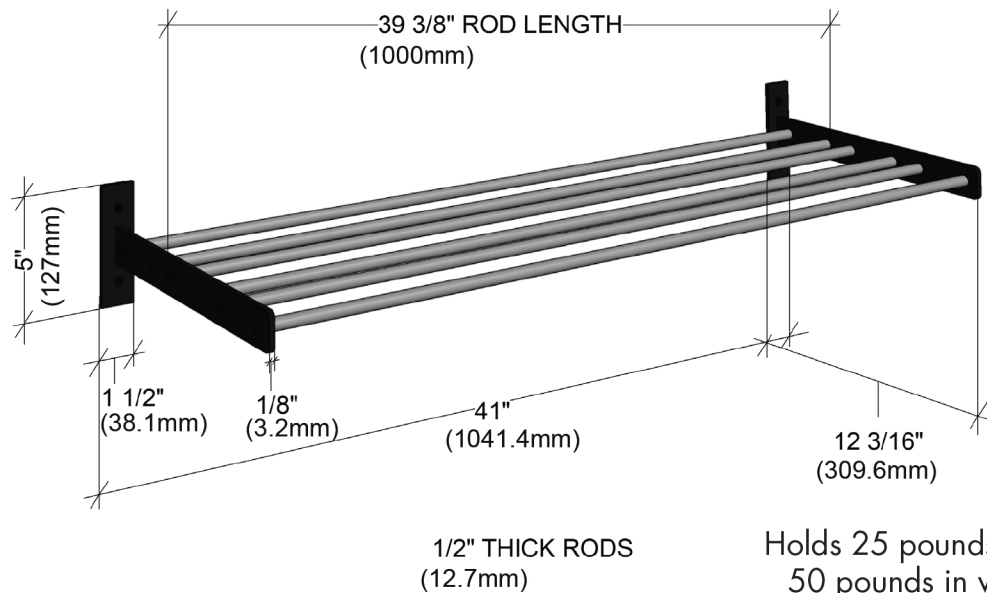

Evolution Shelf

Spec Sheet for (WW-SH-3D)

To complete shelf, snap to Wine Wall 5" (WW-053),
or any tripe bottle depth Wine Wall Racking

VINTAGEVIEW[®]
MOVING WINE STORAGE FORWARD