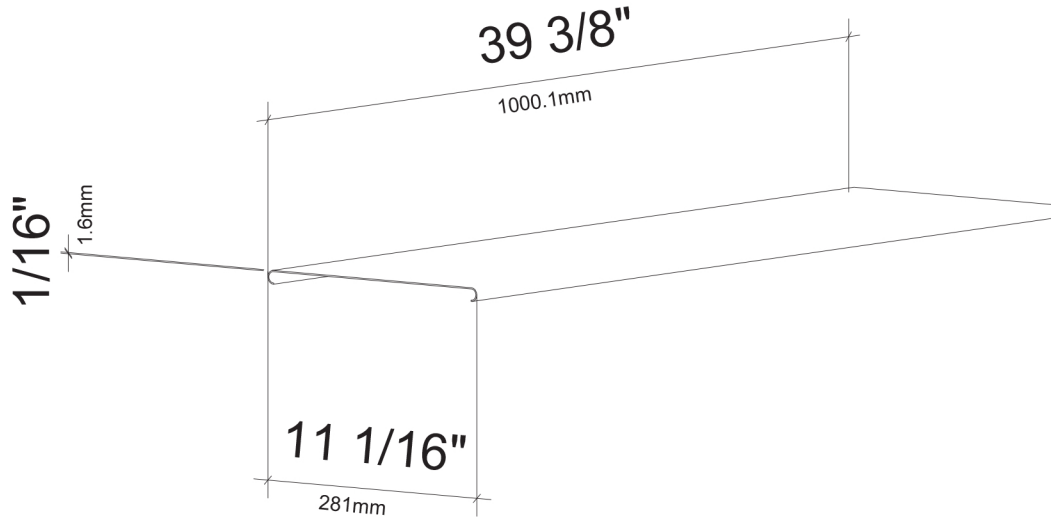

Evolution Shelf

Spec Sheet for (WW-SH-3D)

To complete shelf, snap to Wine Wall 5" (WW-053),
or any tripe bottle depth Wine Wall Racking

VINTAGEVIEW[®]
MOVING WINE STORAGE FORWARD