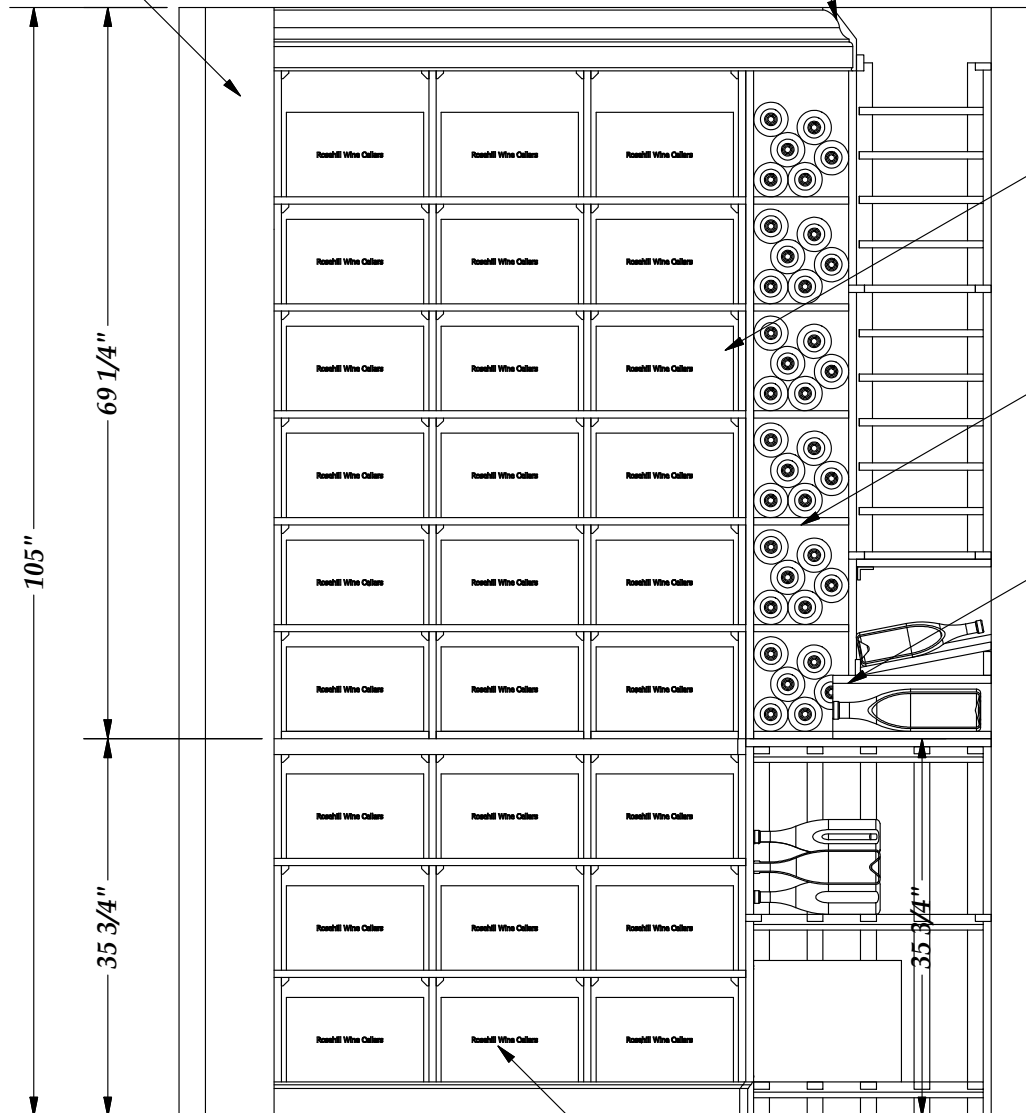

2 X 4 Stud wall

Large crown moulding

Double deep 12 bottle storage & wood case storage

Double deep Solid bins for loose bottles (6x2 bottles)

Magnum past bin for loose bottle (Loose bottles can fit well)

13 15/16"