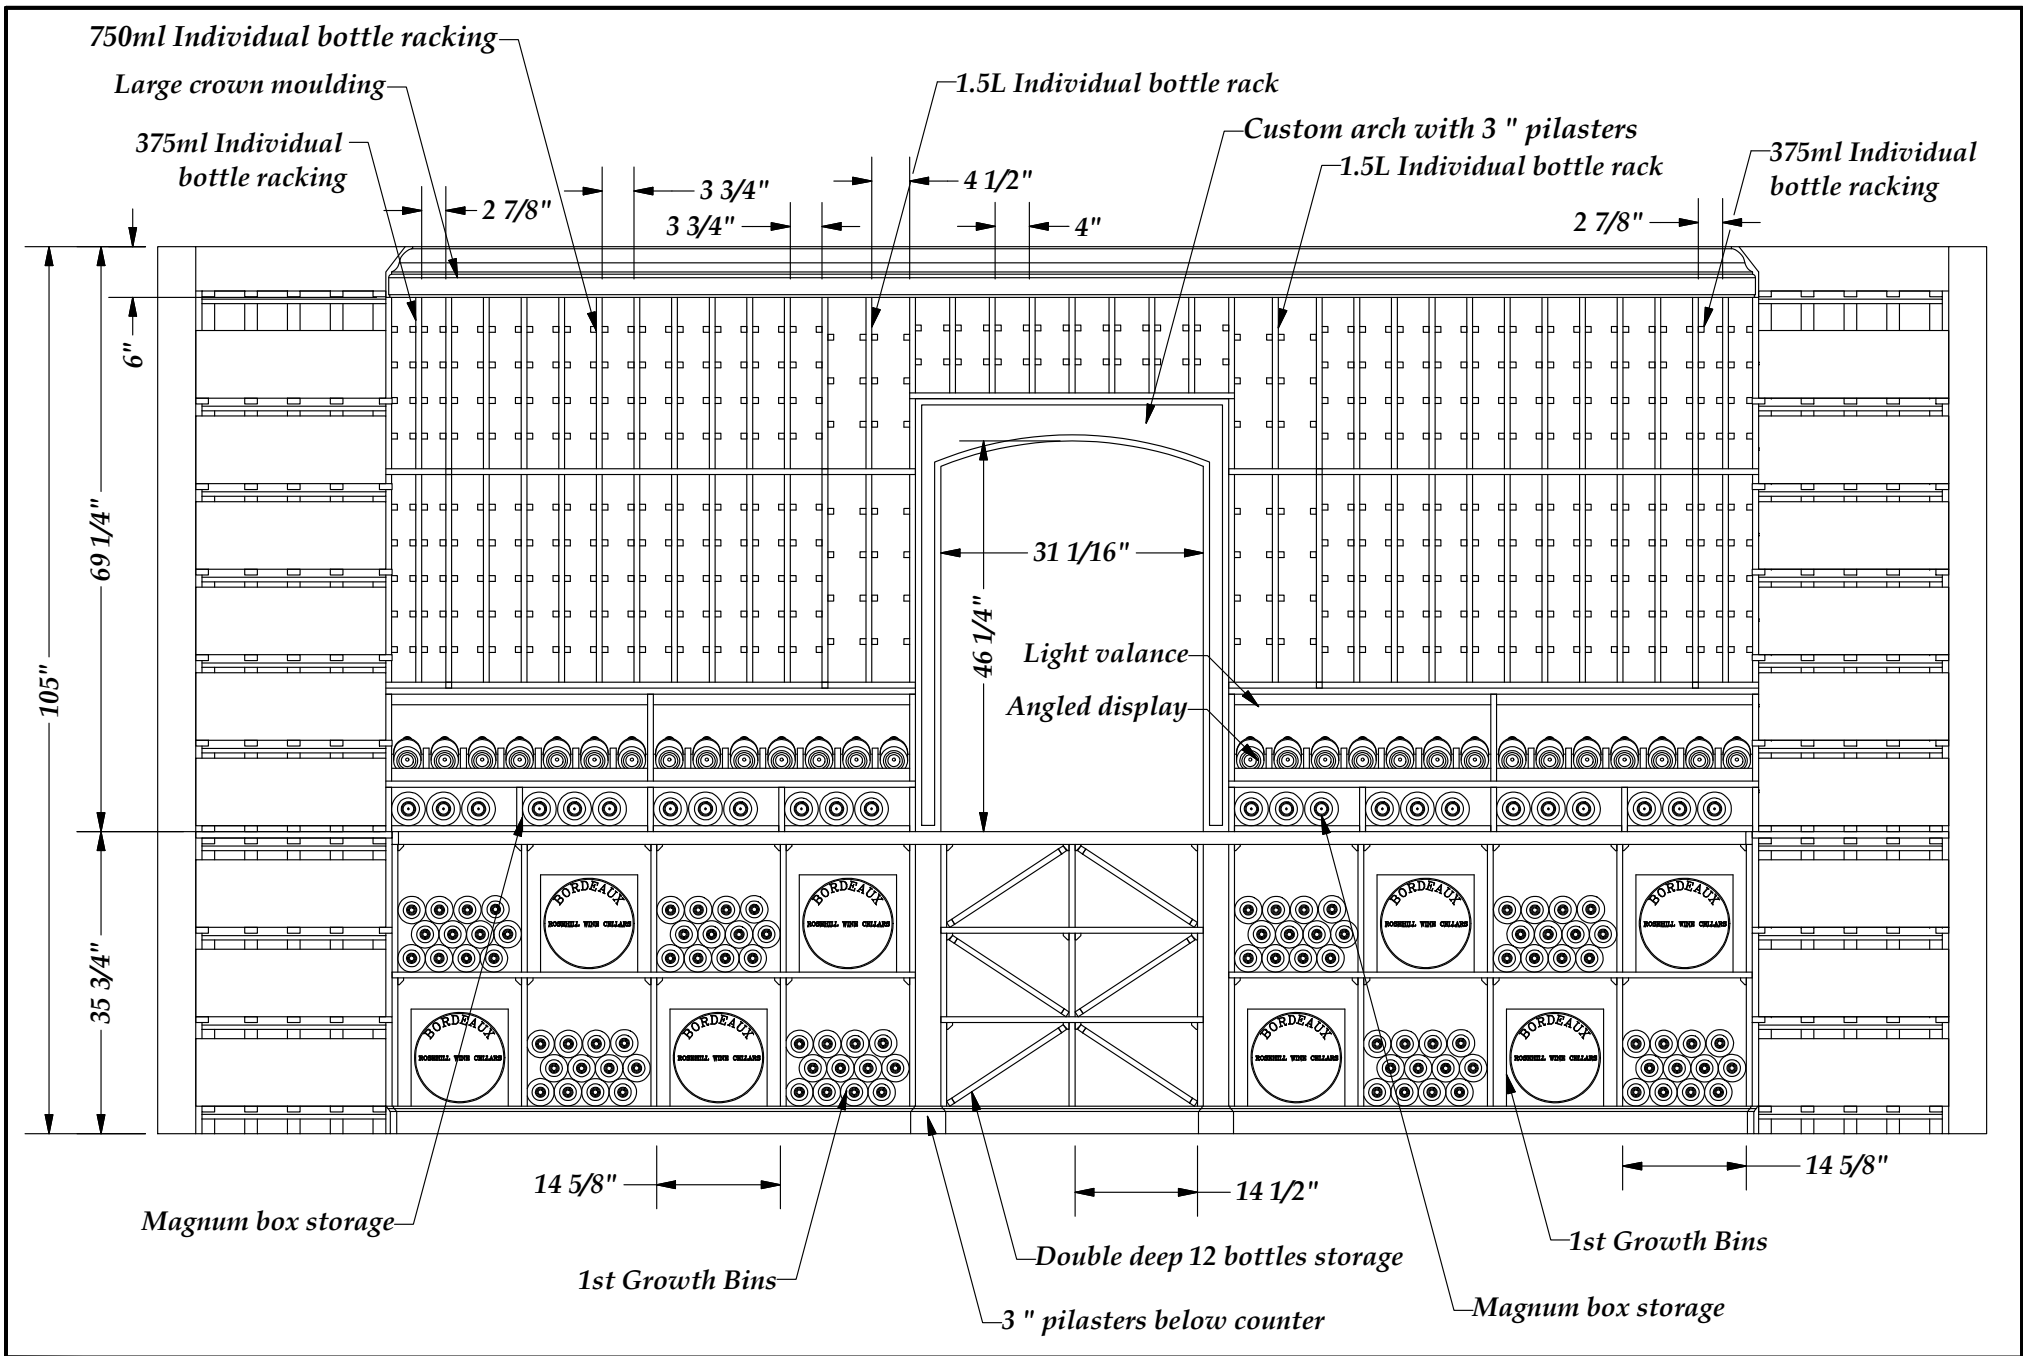

Revision # 3

Rosehill
WINE CELLARS

1-888-253-6807
www.RosehillWineCellars.com

Elevation C