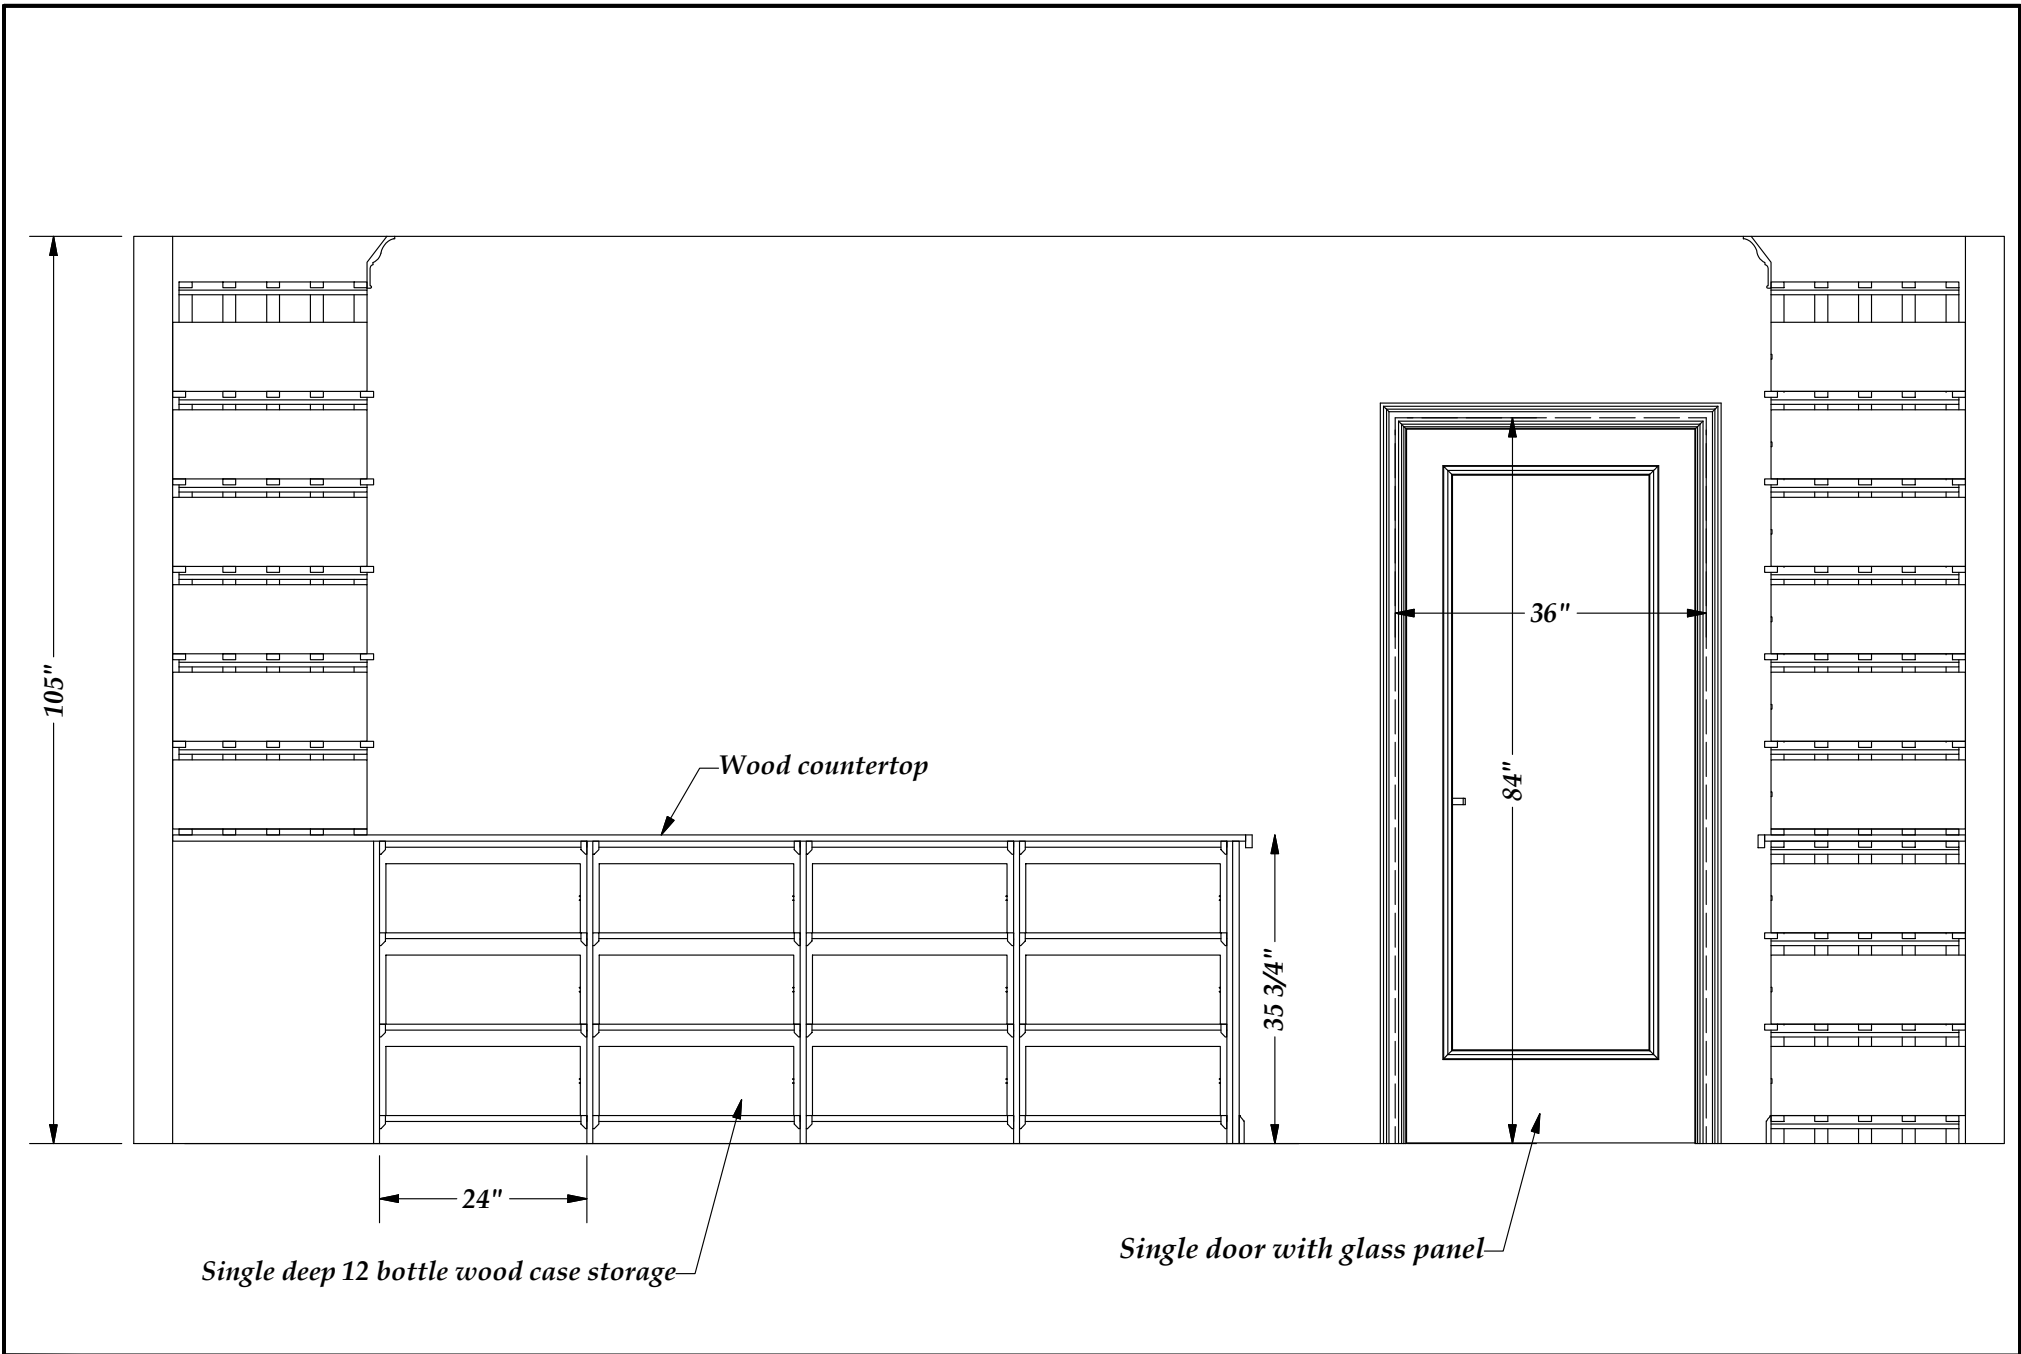

Revision # 3

Rosehill
WINE CELLARS

1-888-253-6807
www.RosehillWineCellars.com

Elevation A