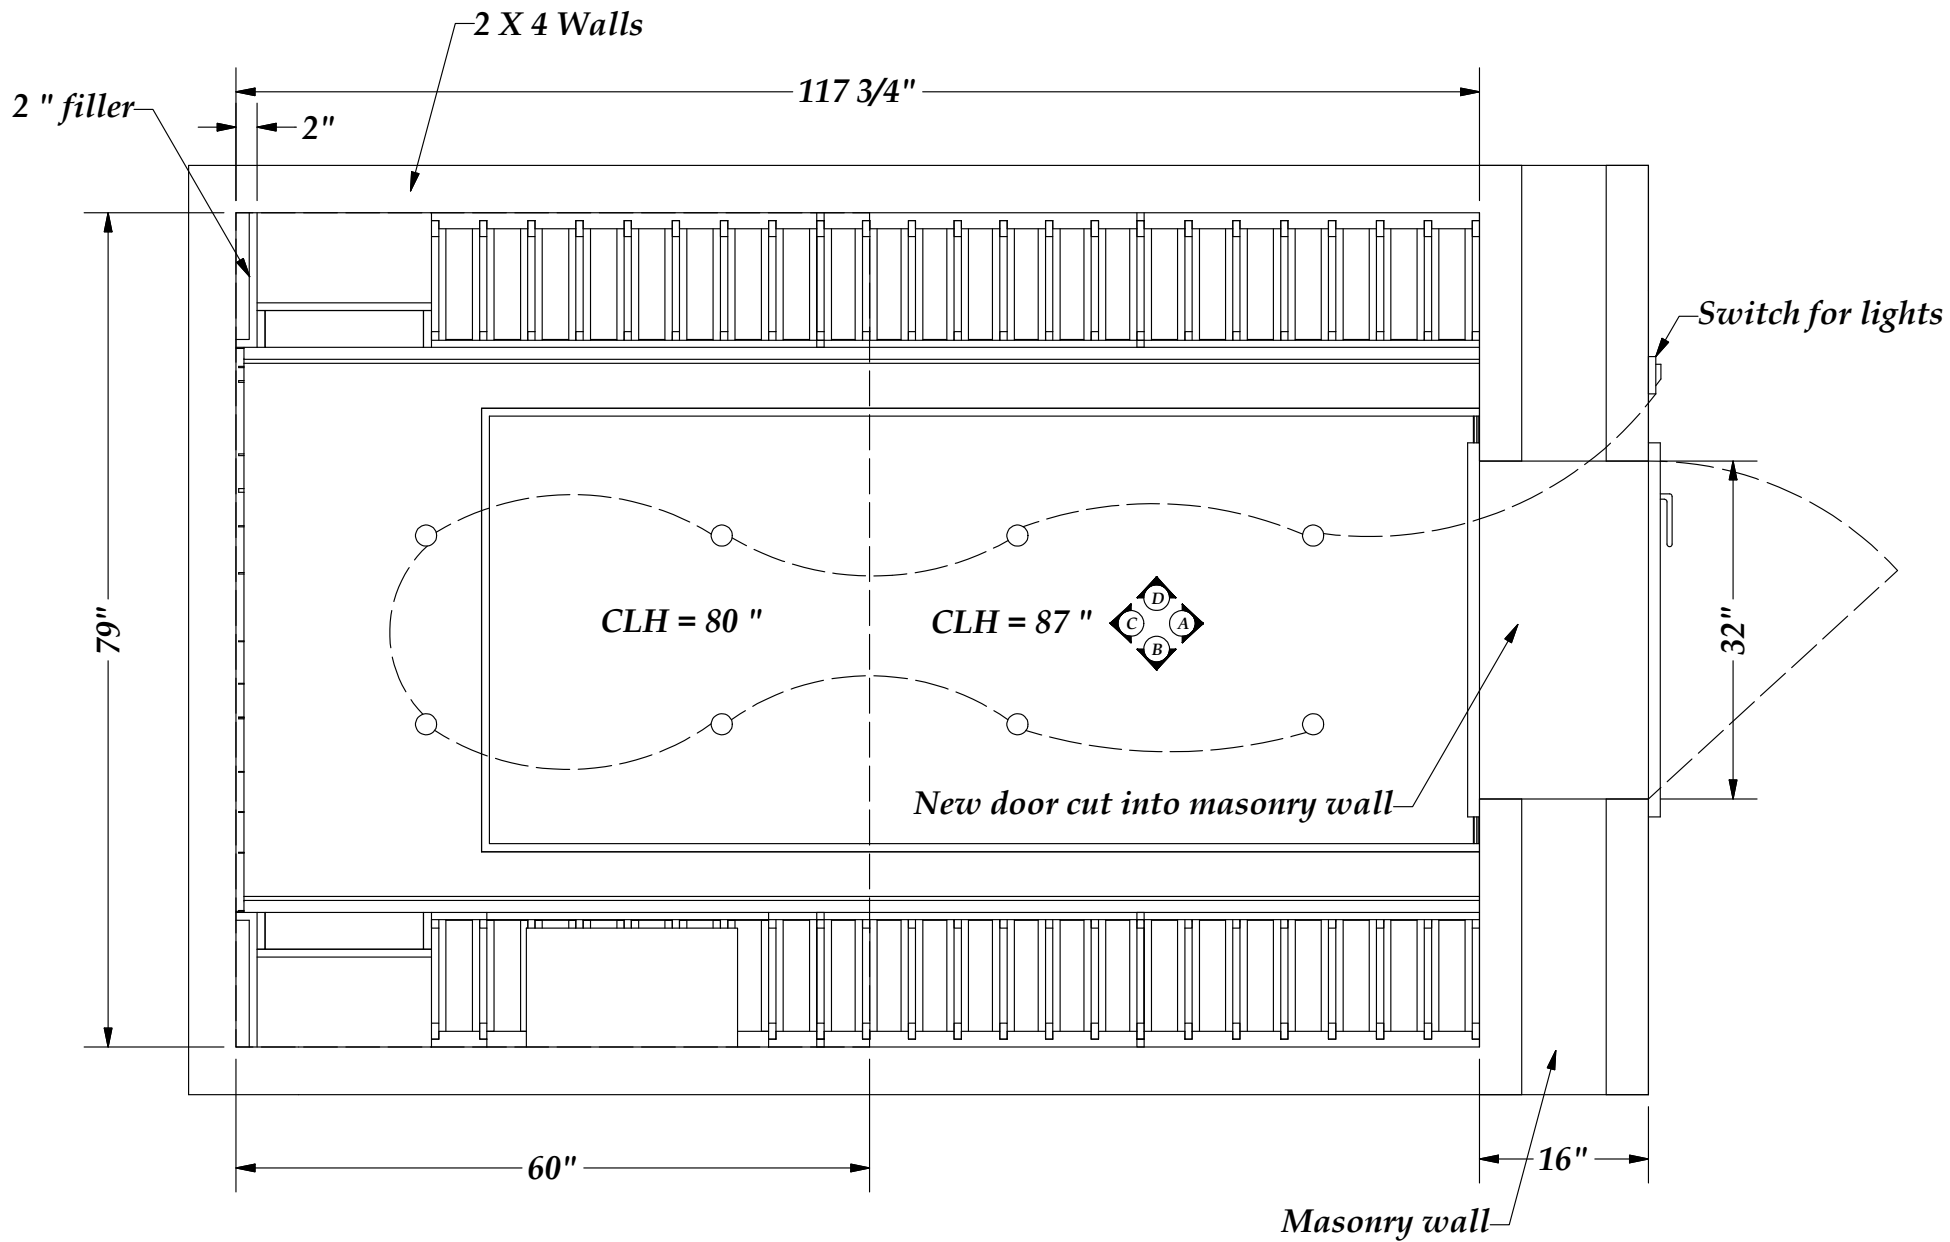

**Bottle count:**  
834

*Single door with glass panel  
16 " Extended jambs  
with edge details*

Revision # 0

**Rosehill**  
WINE CELLARS

1-888-253-6807  
www.RosehillWineCellars.com

*Overall View*

1 - 6

Revision # 0