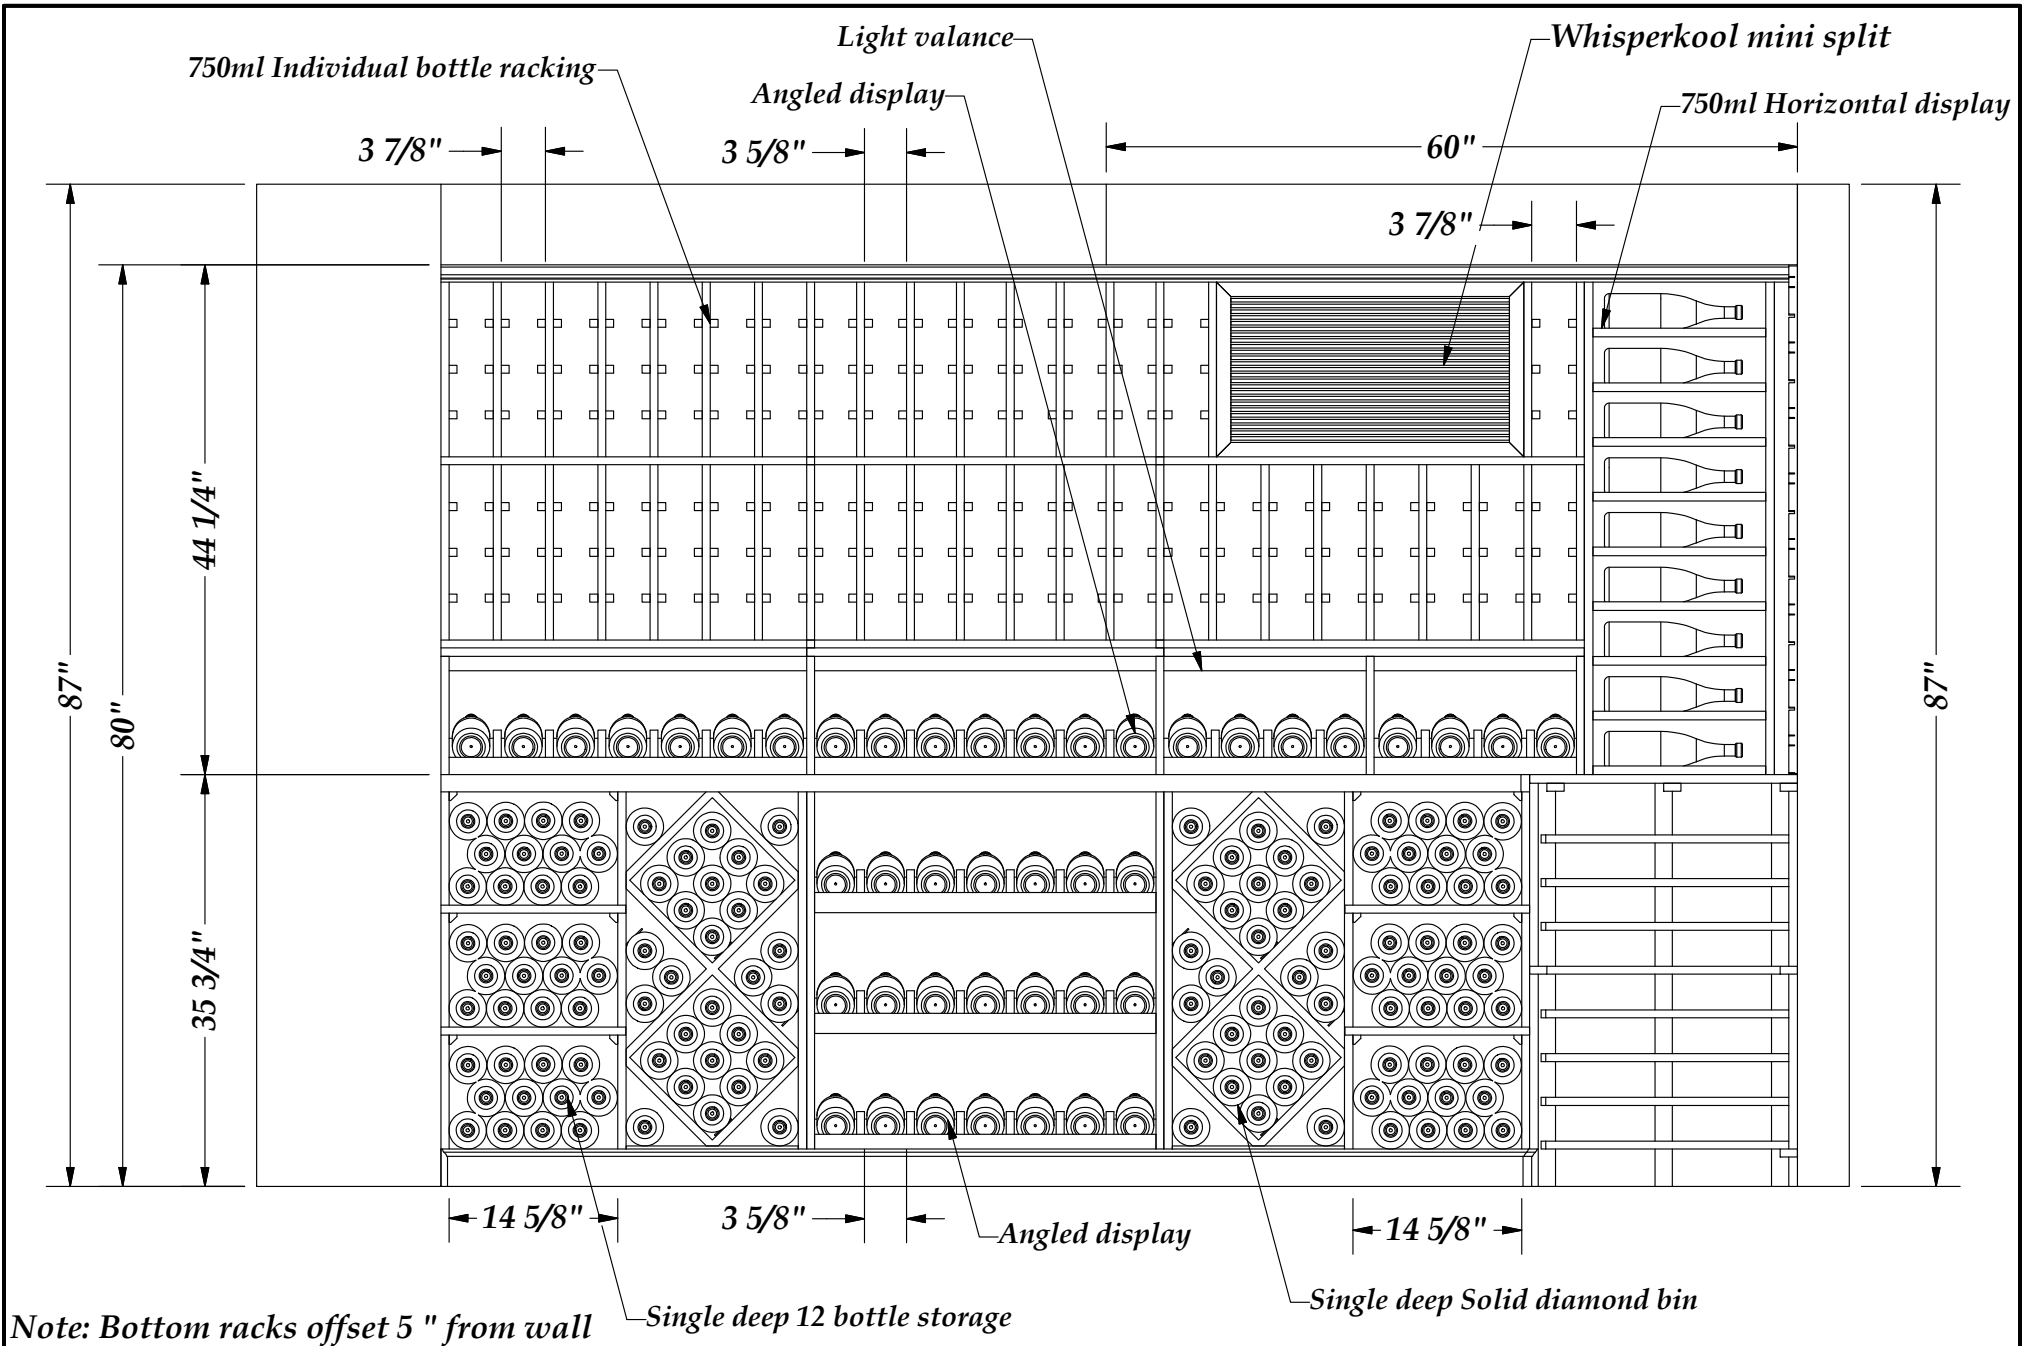

Revision # 0