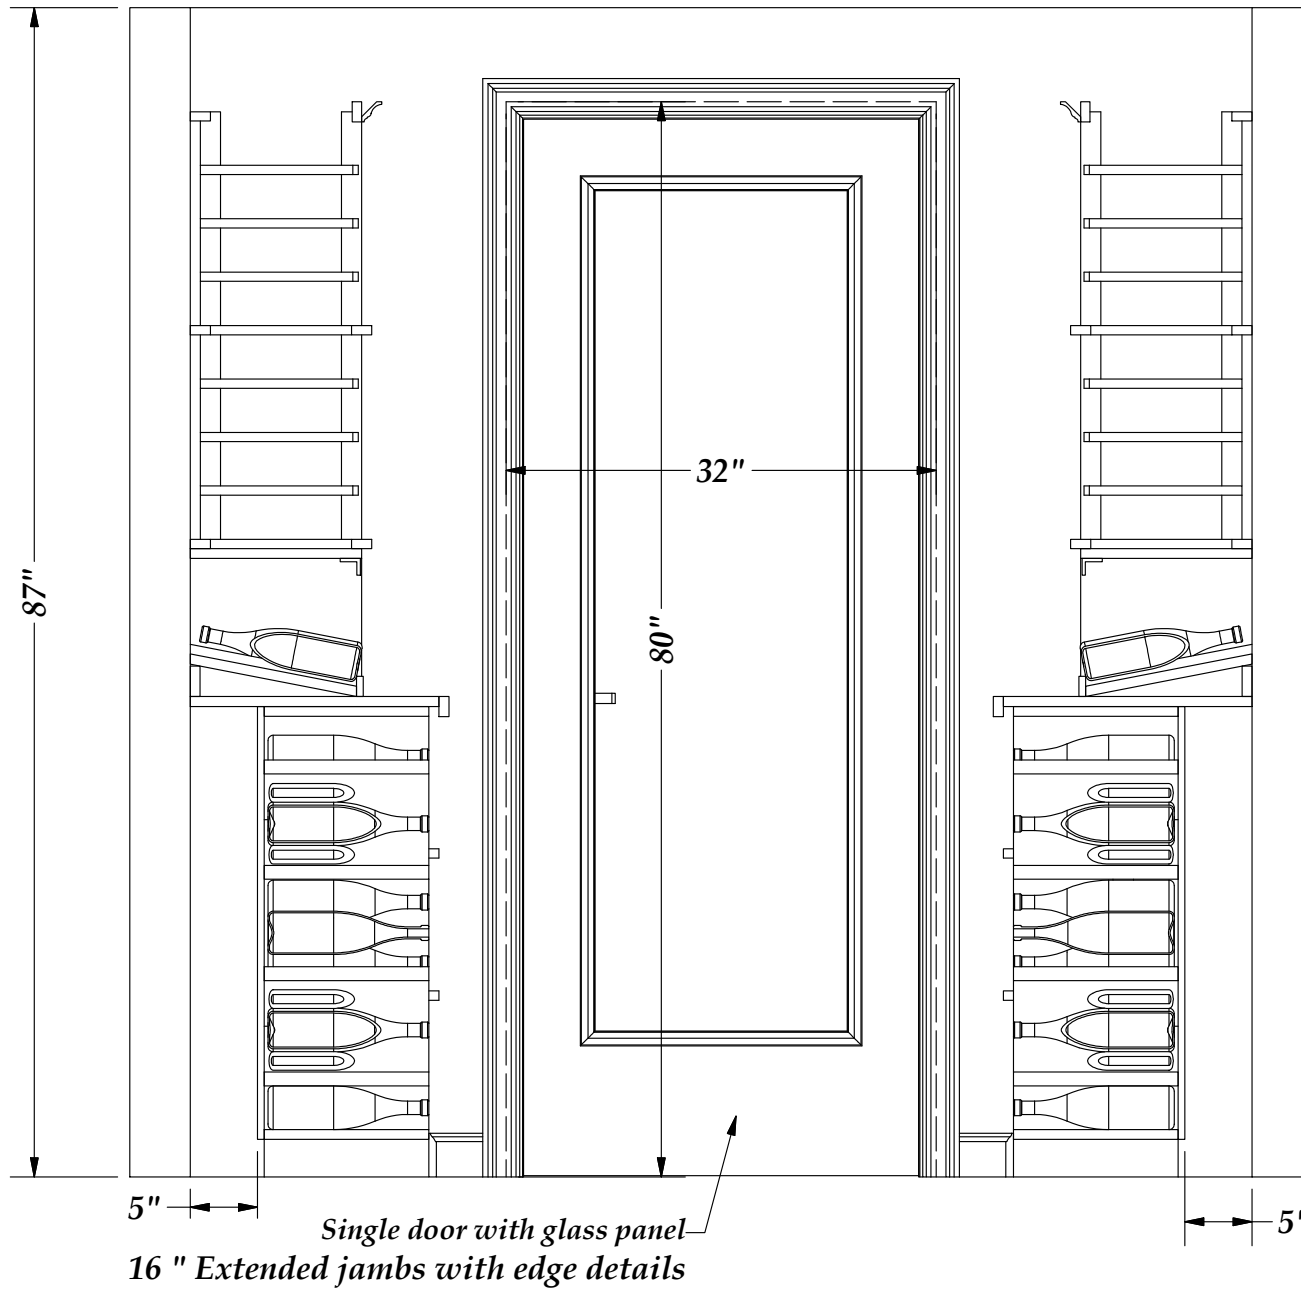

Revision # 0

Rosehill
WINE CELLARS

1-888-253-6807
www.RosehillWineCellars.com

Elevation A