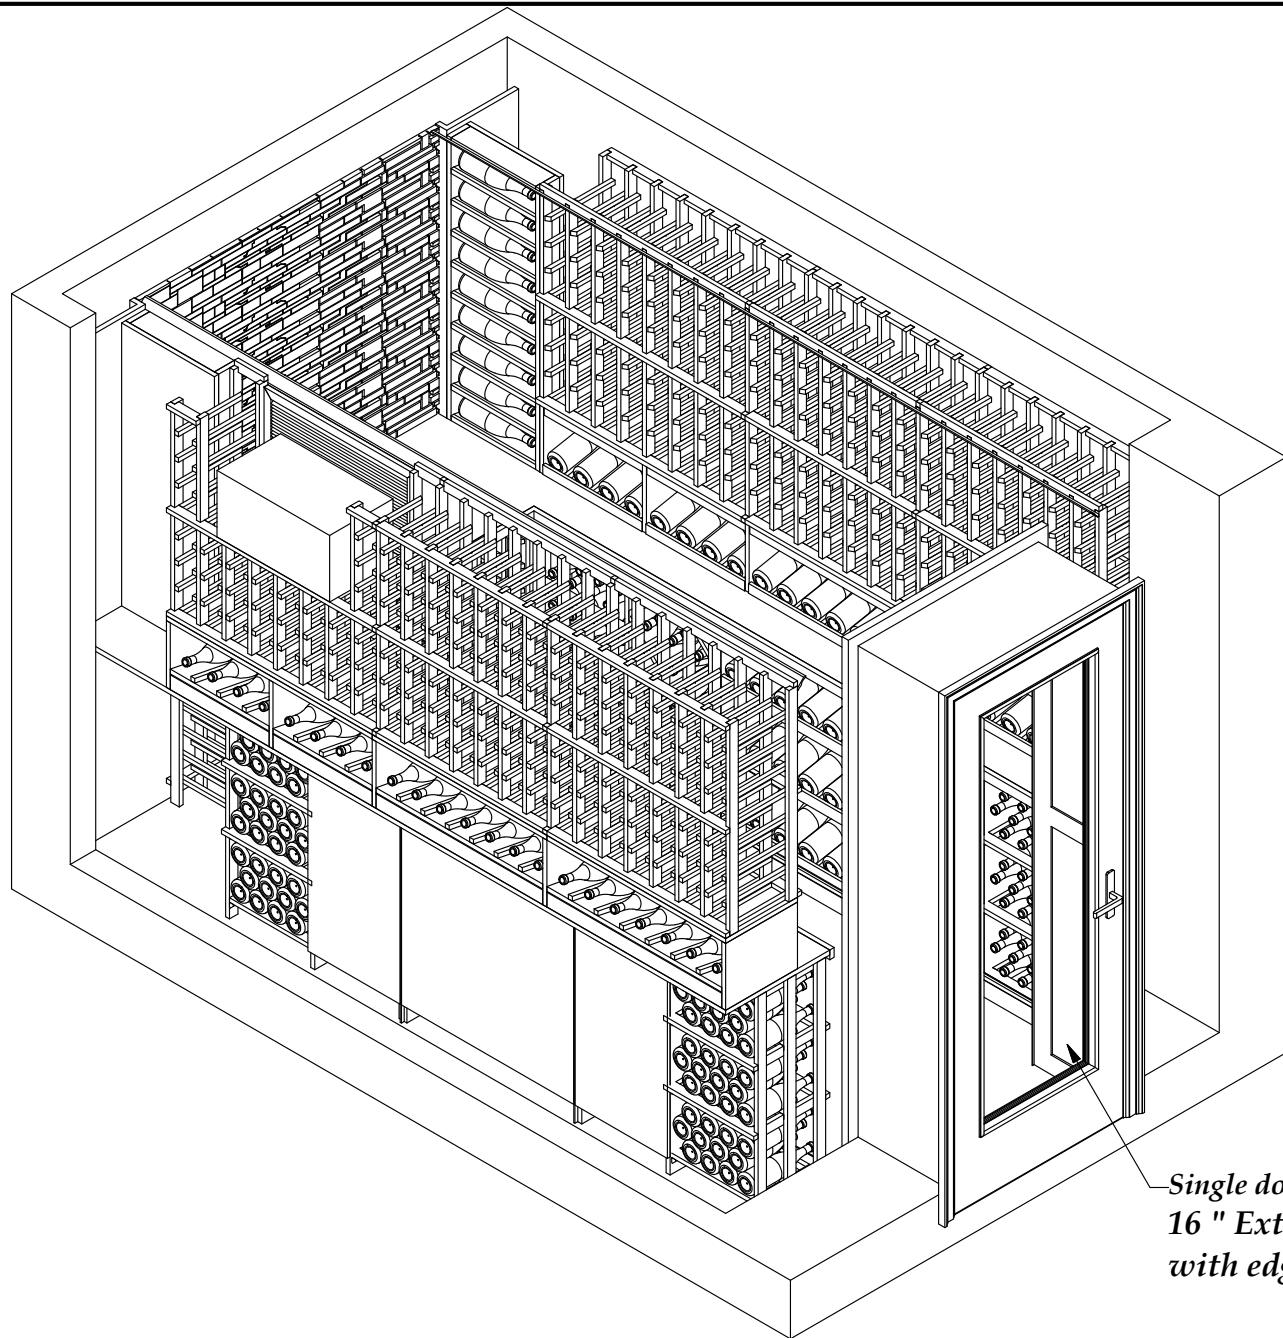

**Bottle count:**  
834

*Single door with glass panel  
16 " Extended jambs  
with edge details*

Revision # 0

**Rosehill**  
WINE CELLARS

1-888-253-6807  
www.RosehillWineCellars.com

*Overall View*

1 - 6

Revision # 0