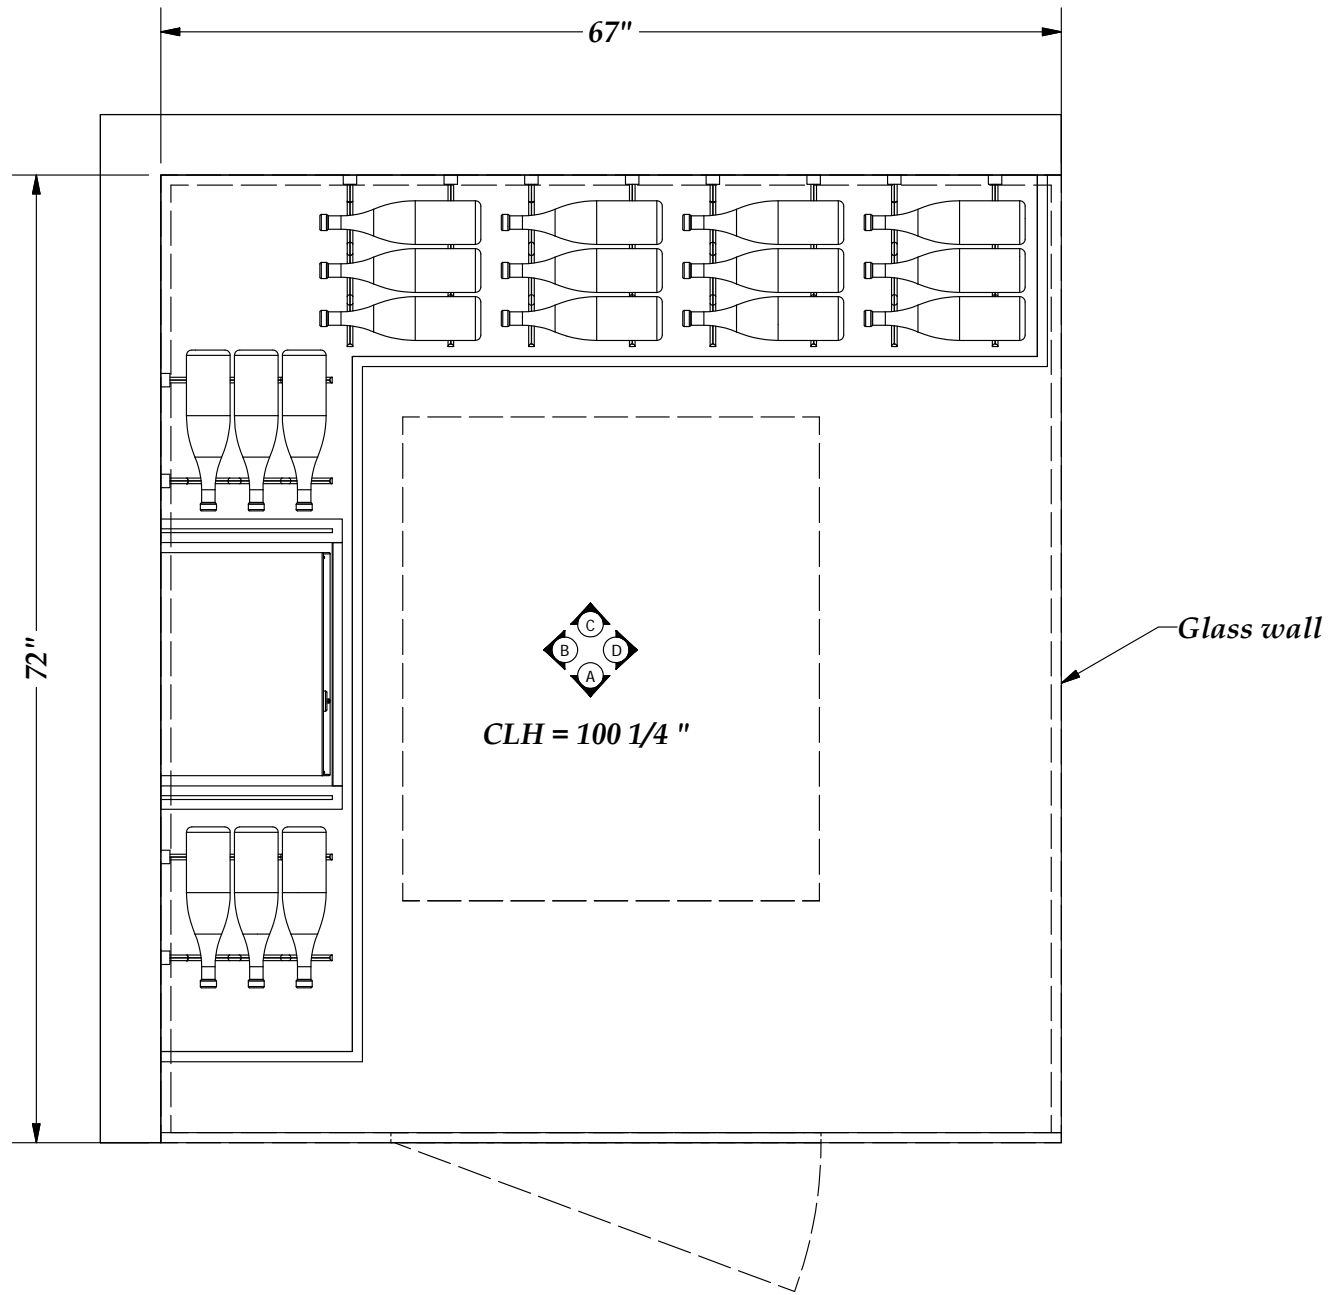

Bottle count:

453

Revision # 3

Rosehill
WINE CELLARS

1-888-253-6807
www.RosehillWineCellars.com

Overall View

1 - 6

Revision # 3