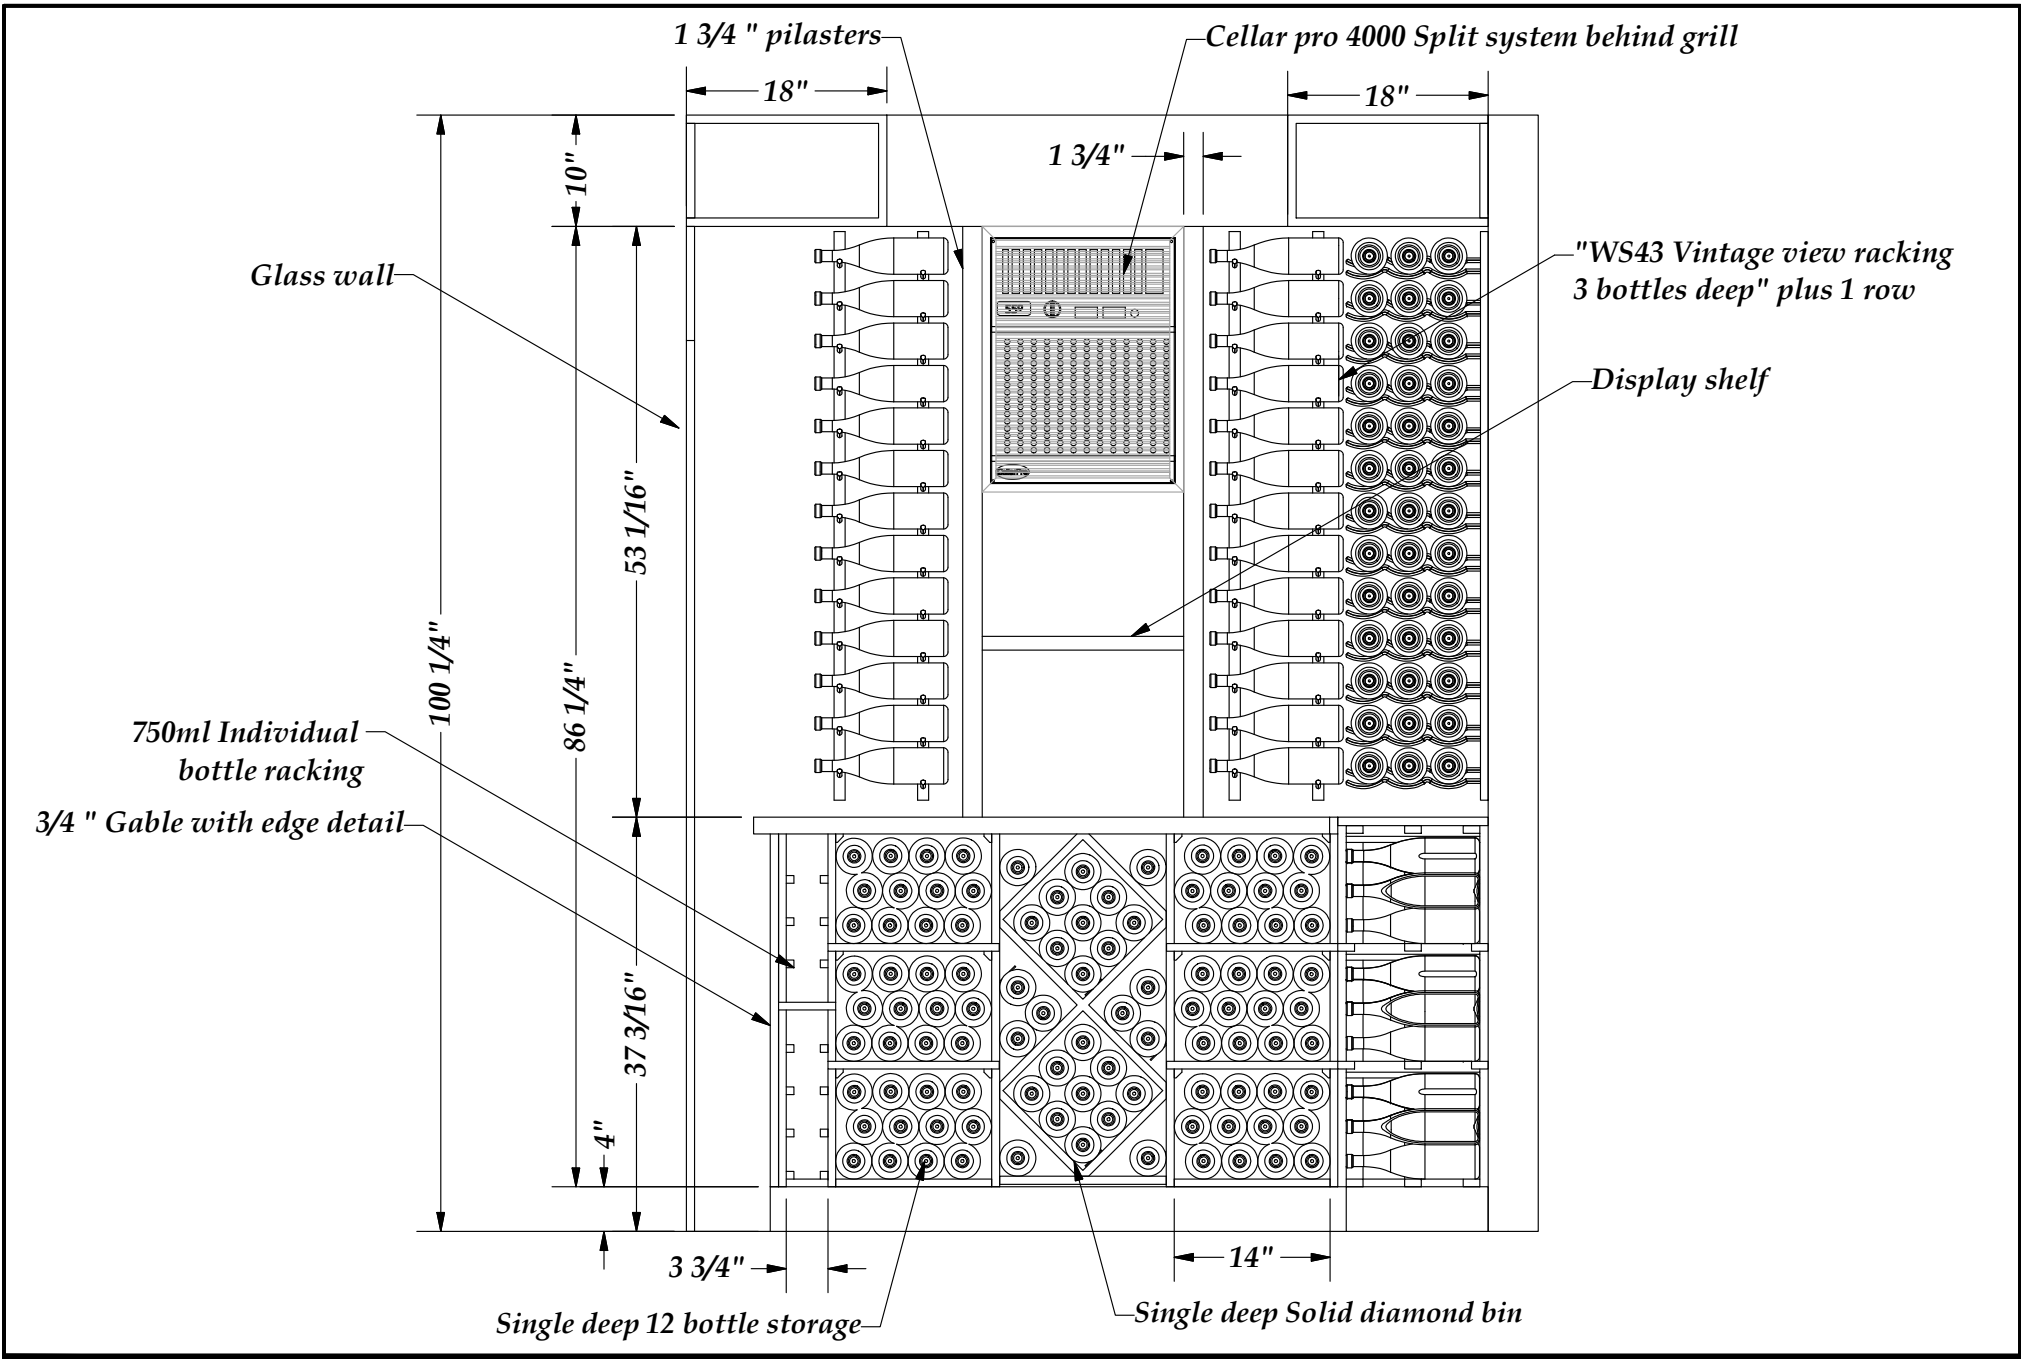

Rosehill
WINE CELLARS

1-888-253-6807
www.RosehillWineCellars.com

Plan View

Revision # 3

Rosehill
WINE CELLARS

1-888-253-6807
www.RosehillWineCellars.com

Elevation B

Revision # 3