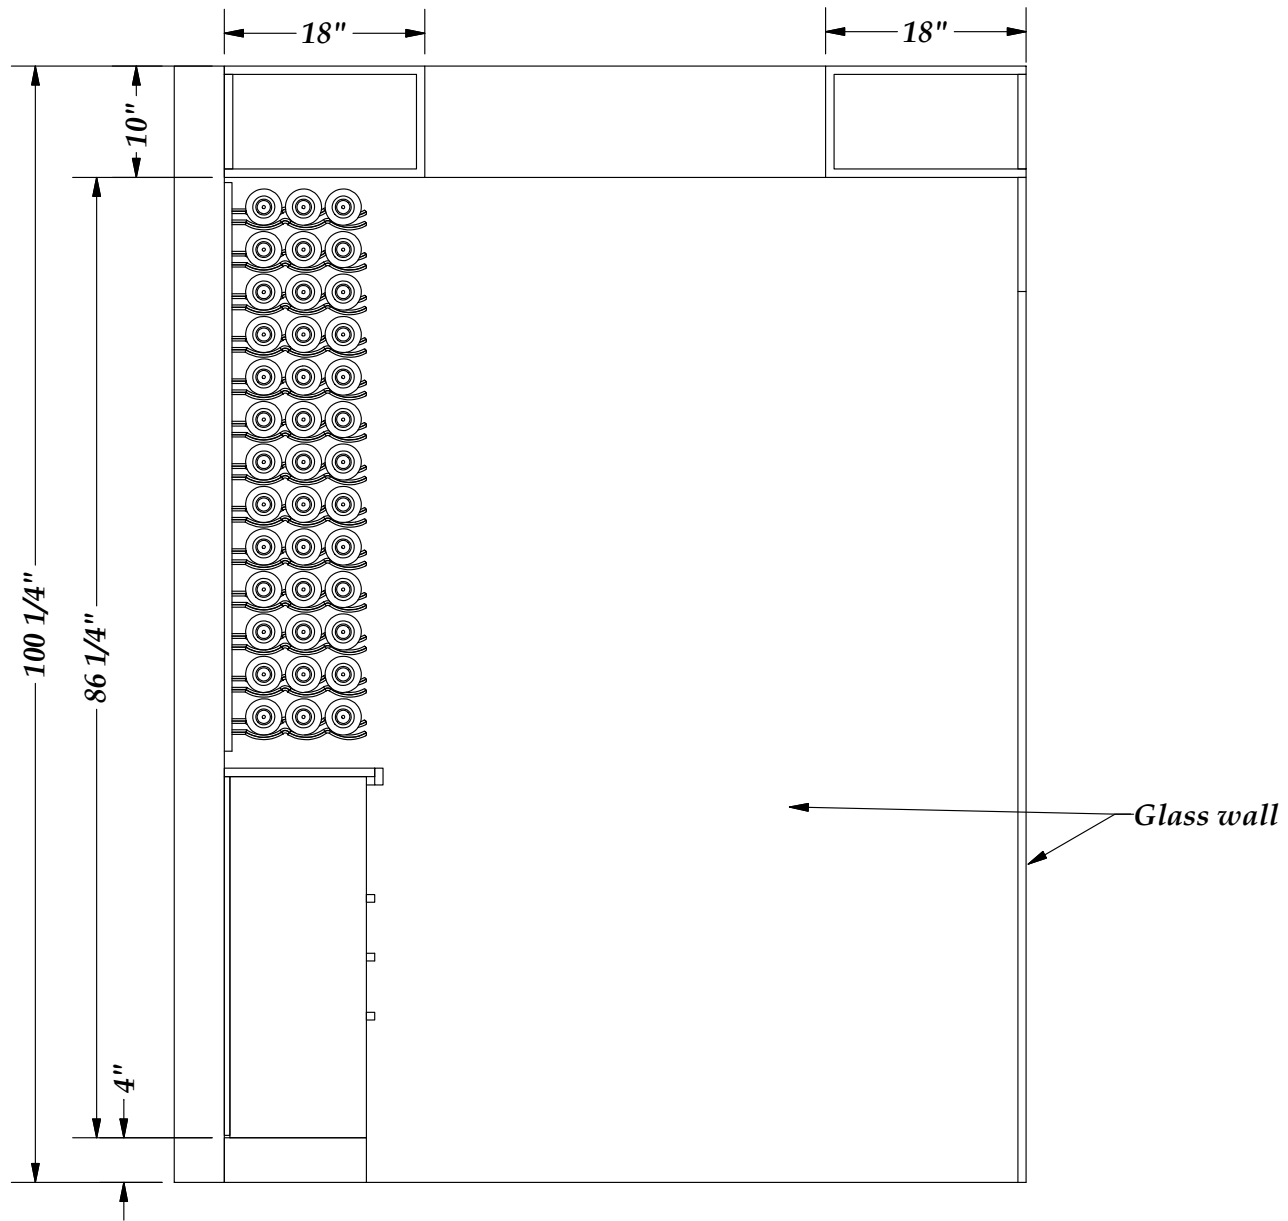

Revision # 3

Rosehill
WINE CELLARS

1-888-253-6807
www.RosehillWineCellars.com

Elevation D