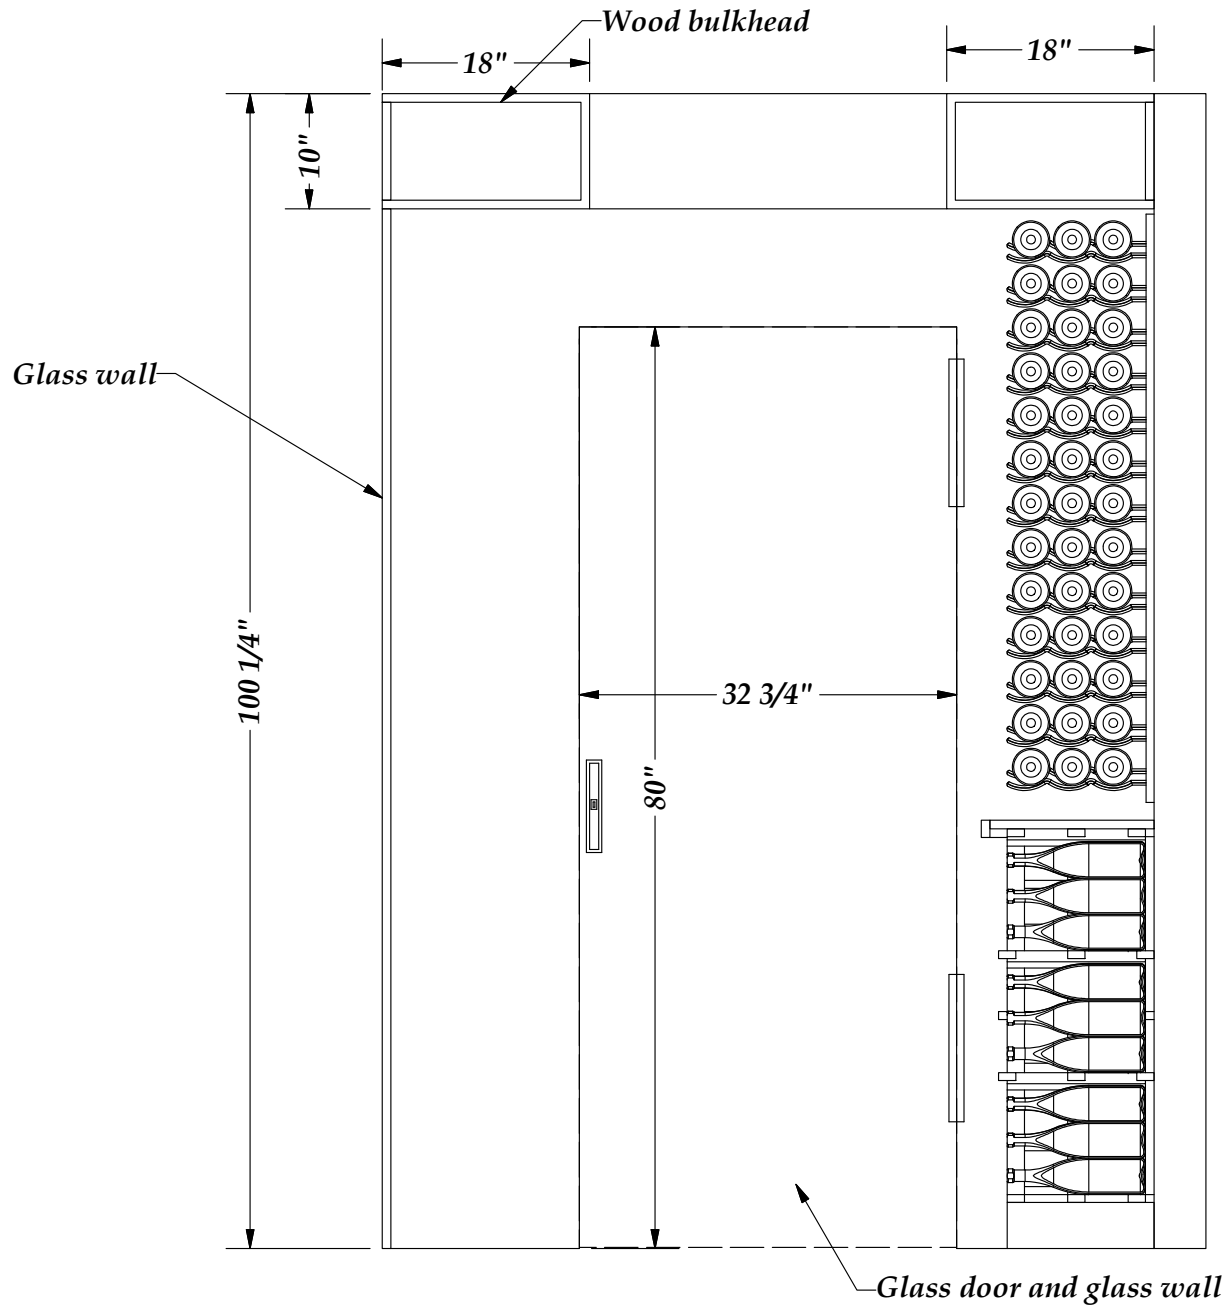

Rosehill
WINE CELLARS

1-888-253-6807
www.RosehillWineCellars.com

Plan View

Revision # 3

Rosehill
WINE CELLARS

1-888-253-6807
www.RosehillWineCellars.com

Elevation B

Revision # 3