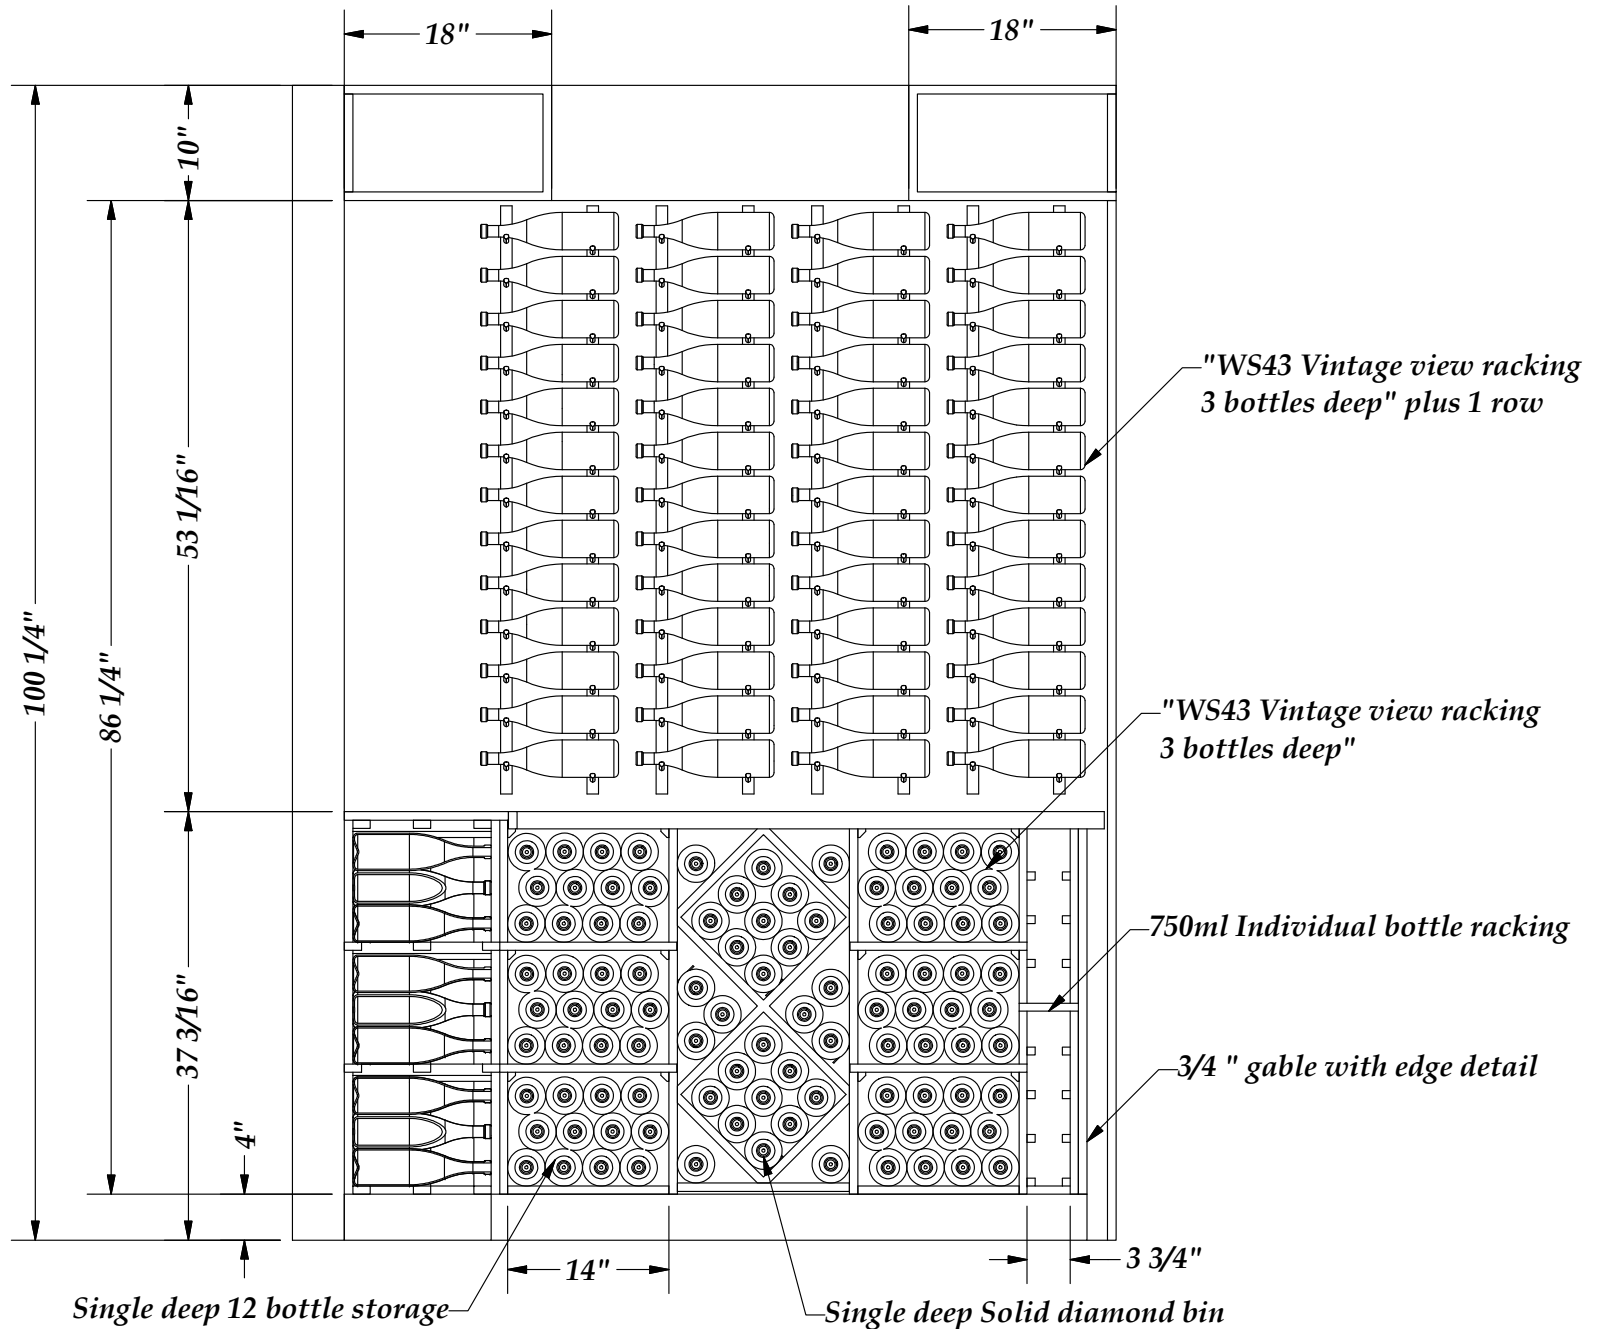

Rosehill
WINE CELLARS

1-888-253-6807
www.RosehillWineCellars.com

Plan View

Revision # 3

Rosehill
WINE CELLARS

1-888-253-6807
www.RosehillWineCellars.com

Elevation B

Revision # 3