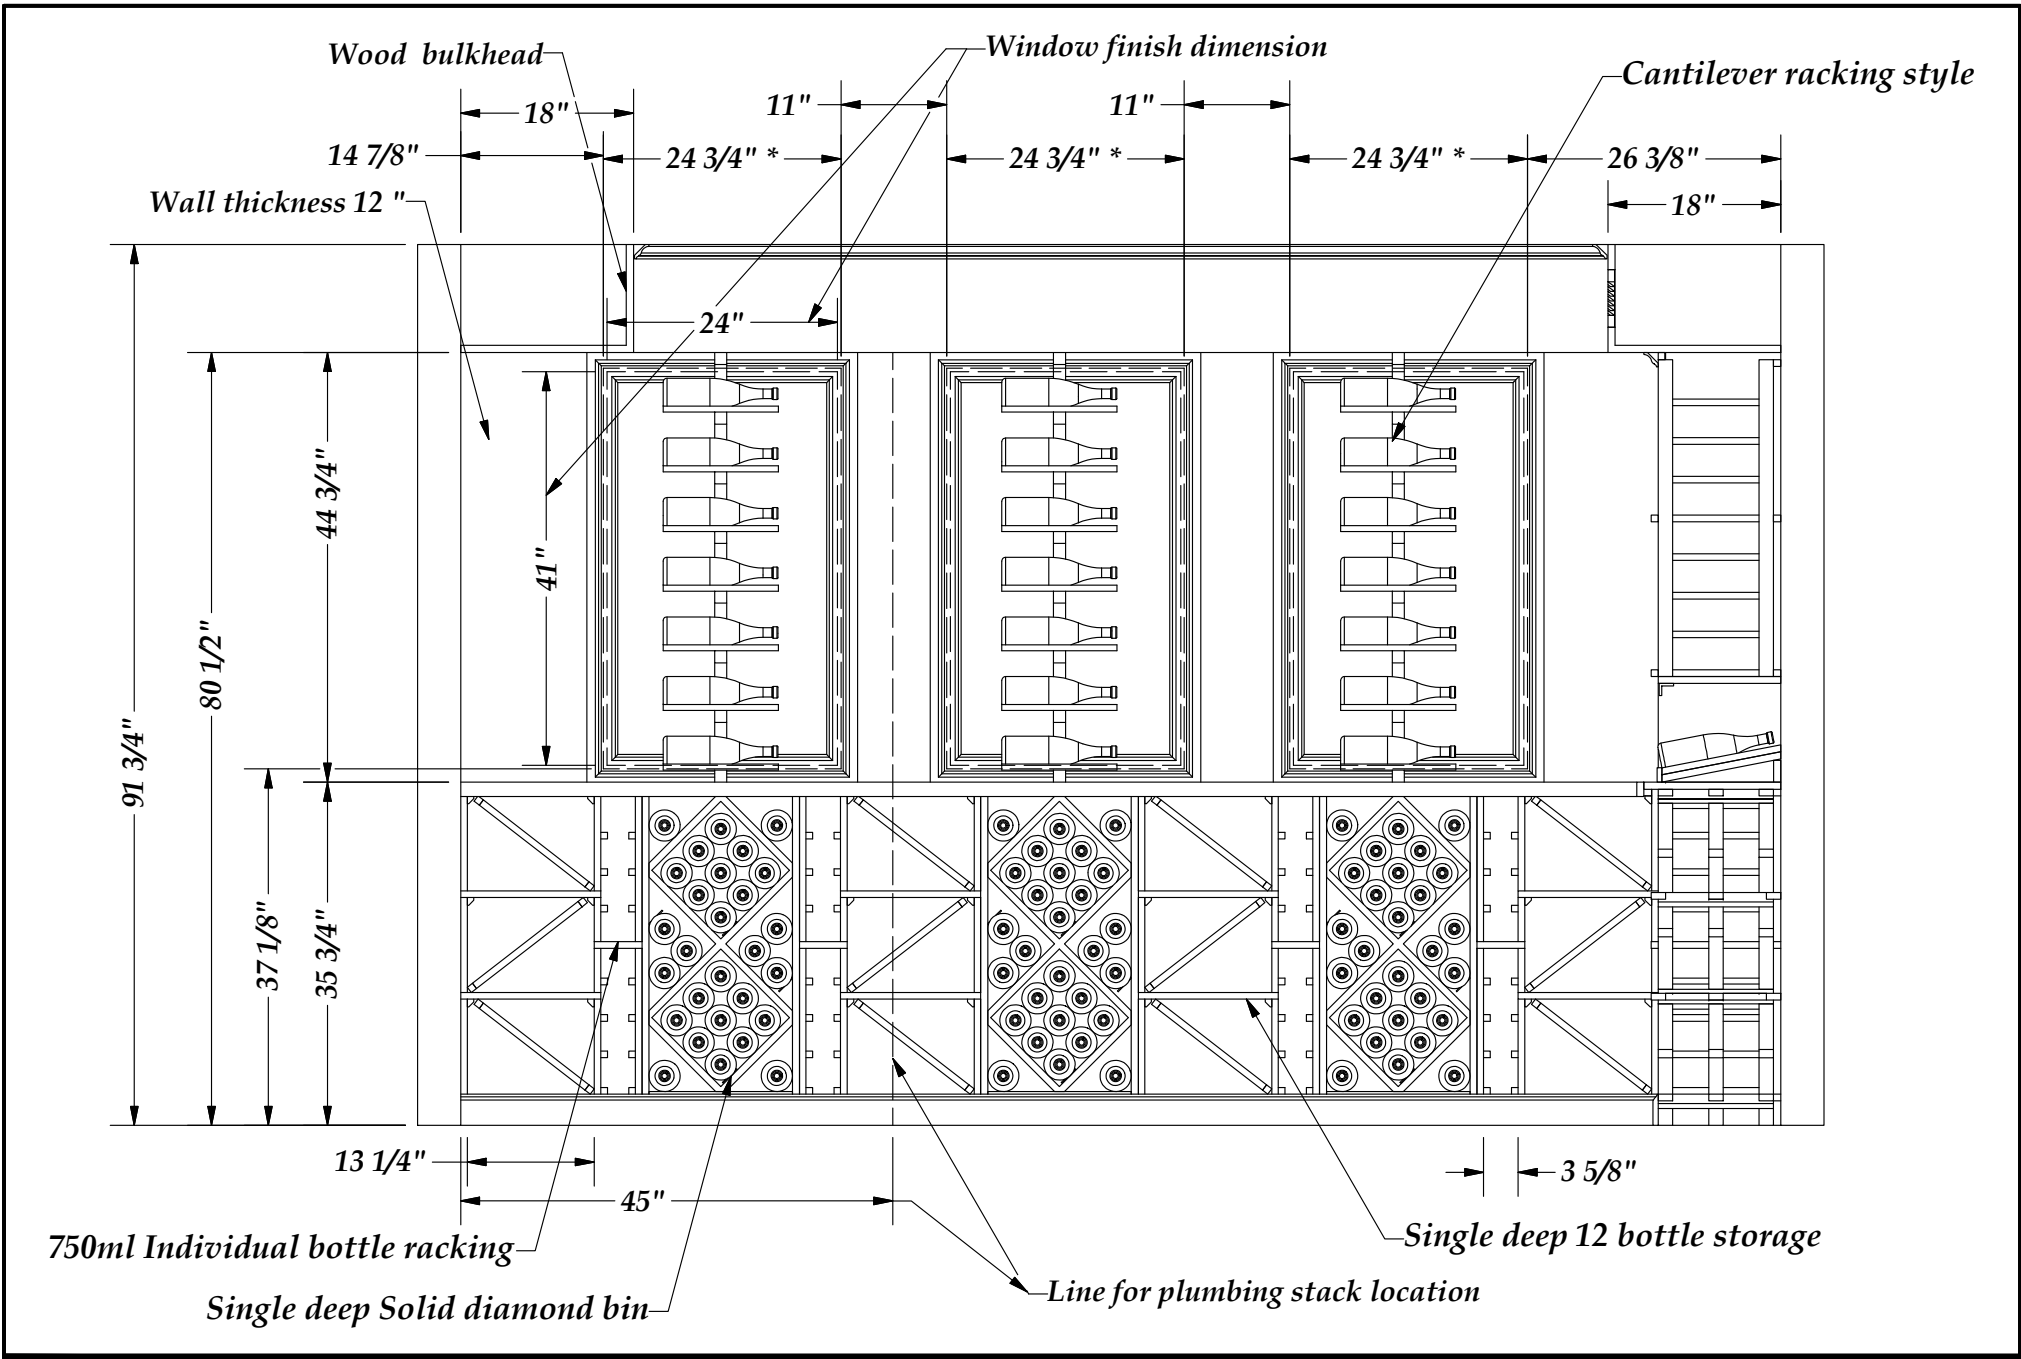

Revision # 2

Rosehill
WINE CELLARS

1-888-253-6807
www.RosehillWineCellars.com

Elevation B