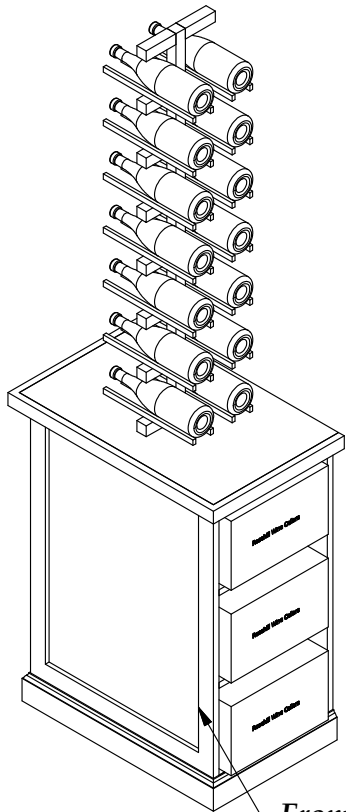

Rosehill
WINE CELLARS

1-888-253-6807
www.RosehillWineCellars.com

Elevation C

Revision # 2

Rosehill
WINE CELLARS

1-888-253-6807
www.RosehillWineCellars.com

Elevation D

Double sided cantilever racking

Front view

Side view

Front gable with edge detail

Wood countertop

Revision # 2

Rosehill
WINE CELLARS

1-888-253-6807
www.RosehillWineCellars.com

Cabinet Detail