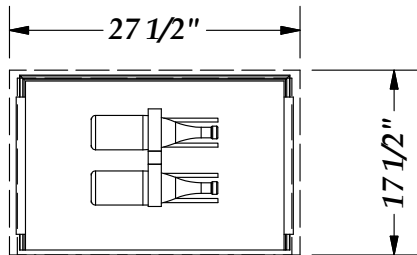

Front view

Side view

Front gable with edge detail

Wood countertop

Revision # 2

Rosehill
WINE CELLARS

1-888-253-6807
www.RosehillWineCellars.com

Cabinet Detail