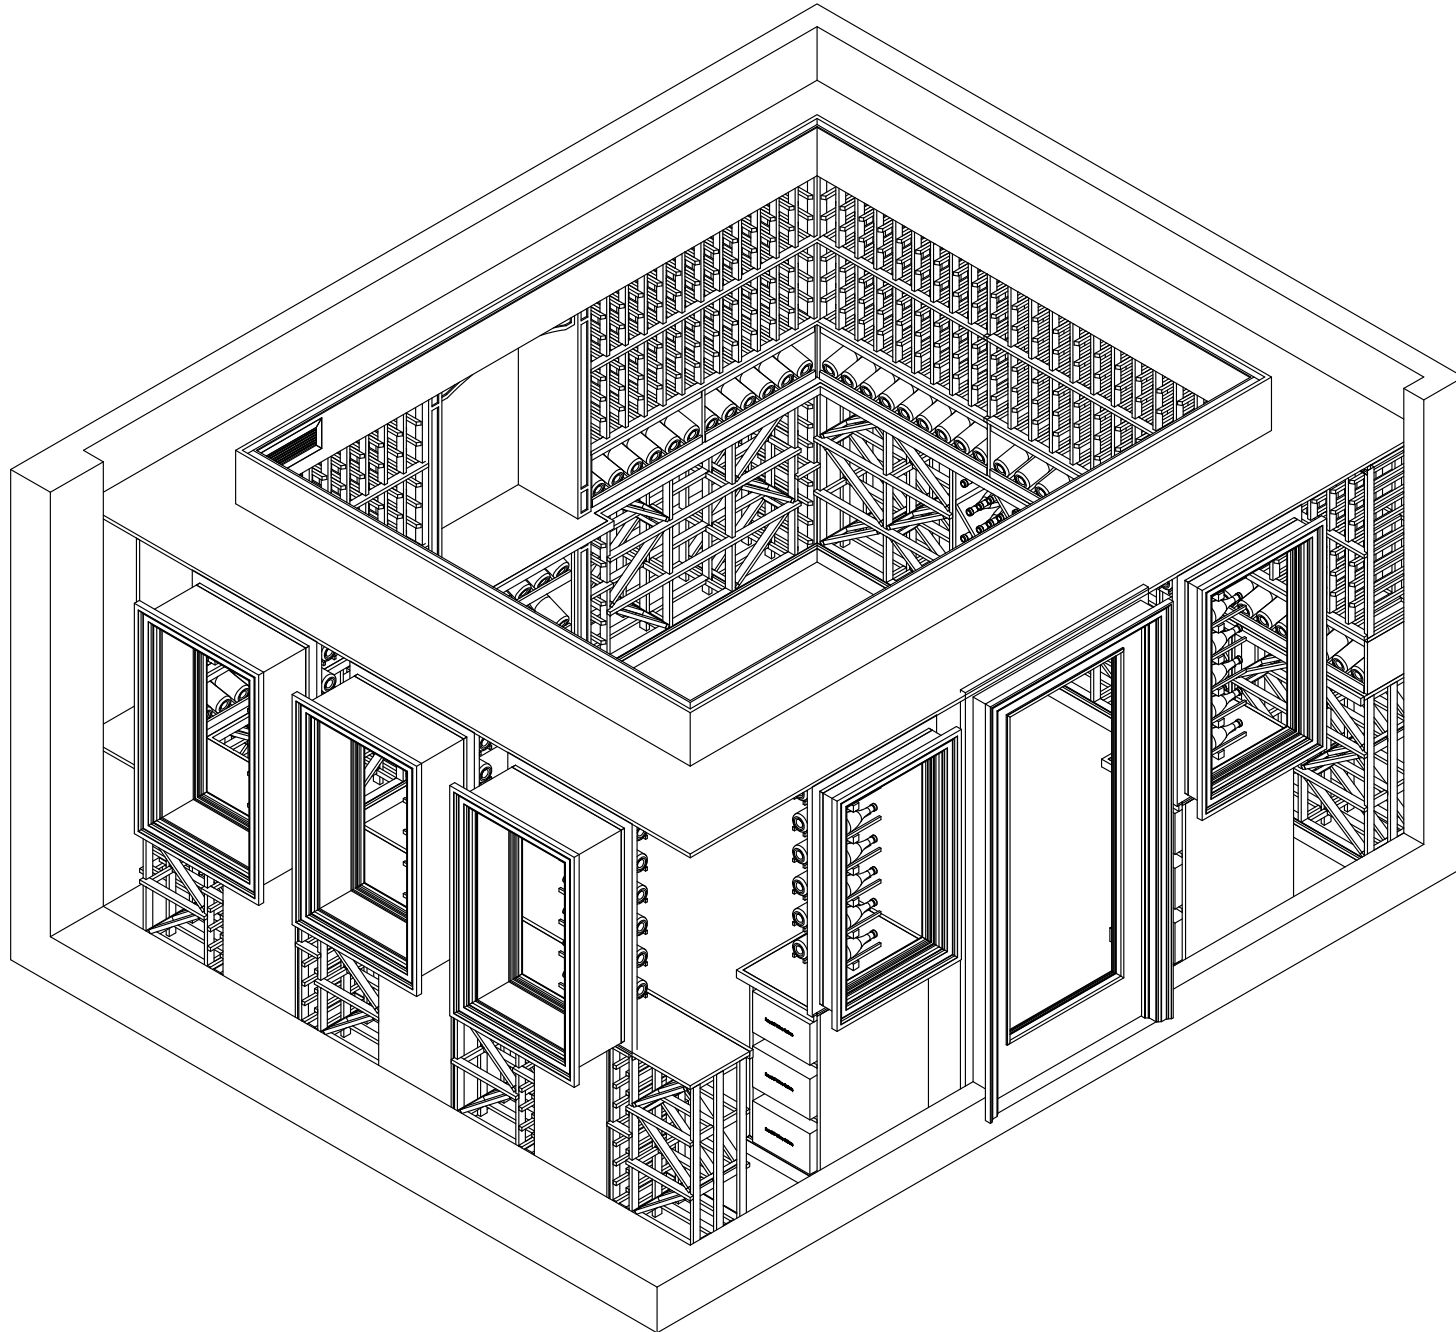

Bottle count:
1483

Revision # 2

Rosehill
WINE CELLARS

1-888-253-6807
www.RosehillWineCellars.com

Overall View

1 - 7

* Rough Opening dimensions

Revision # 2