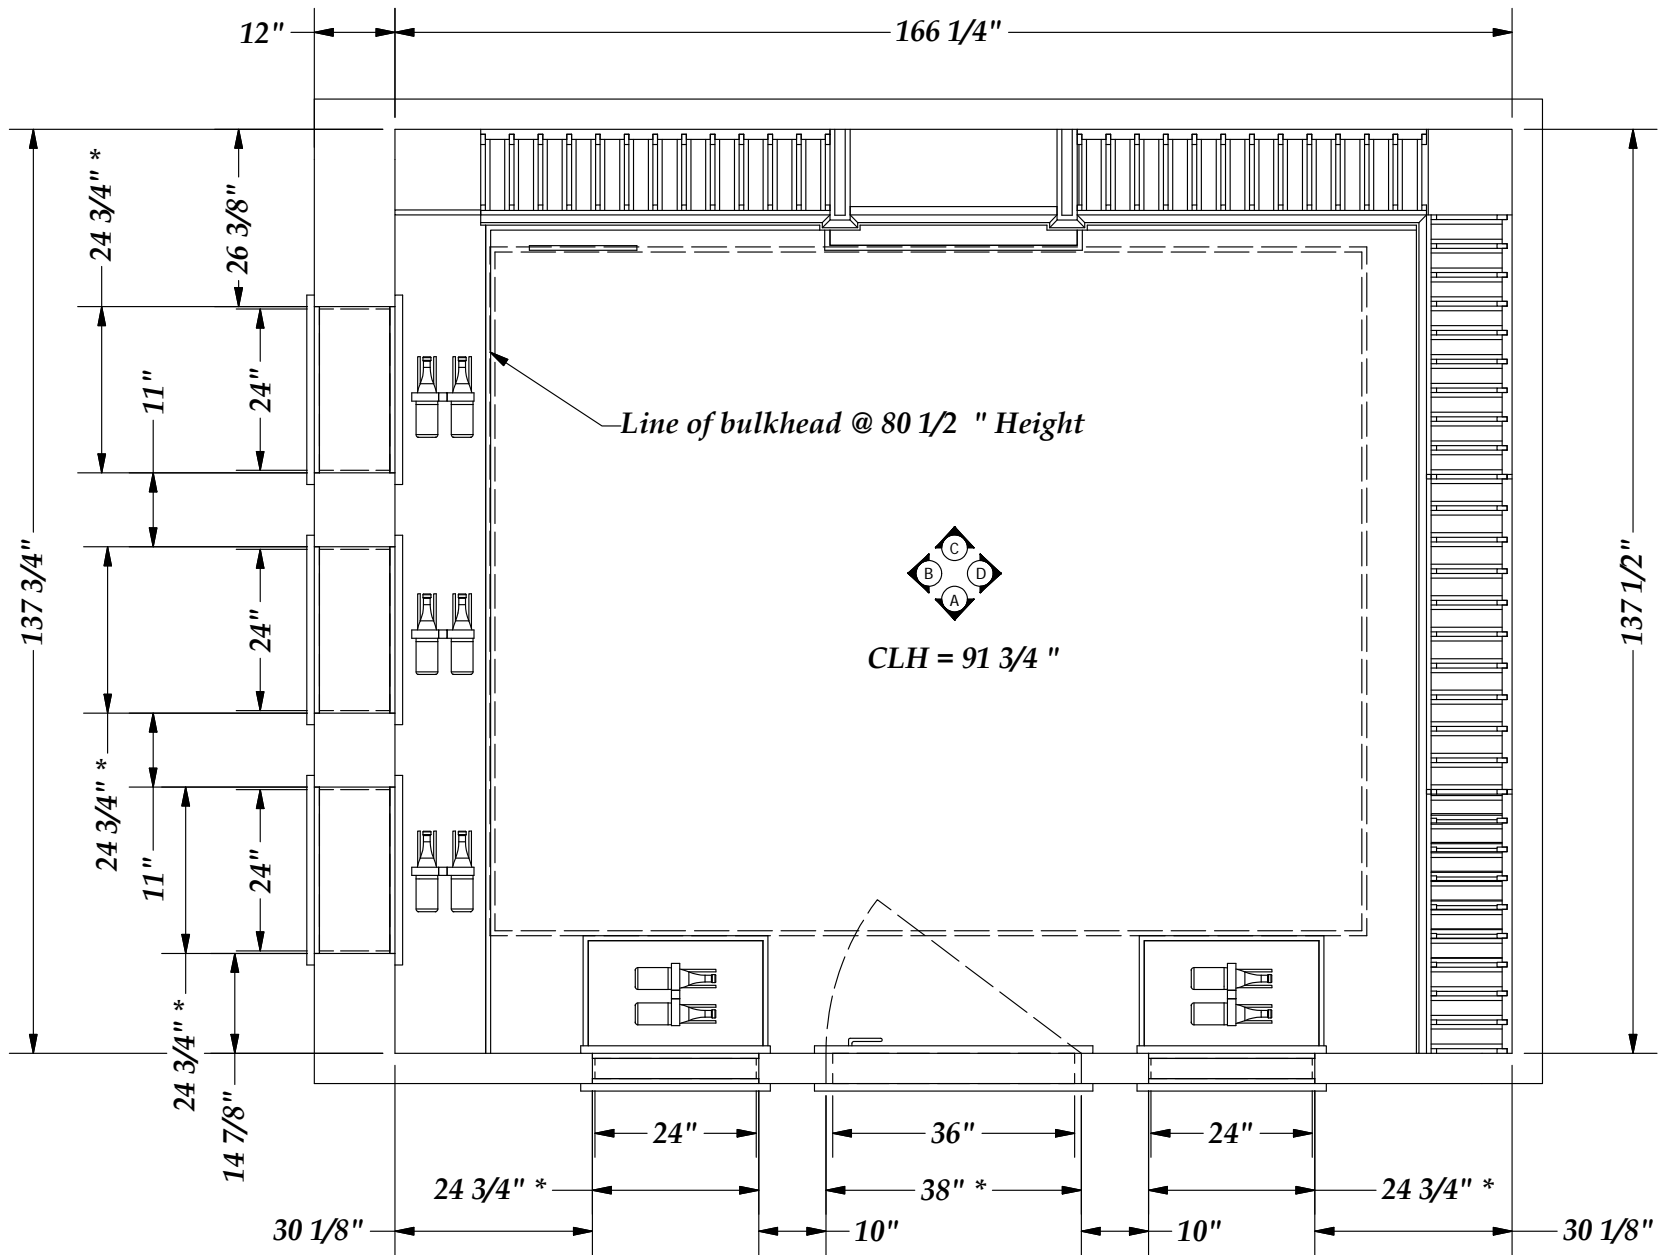

Bottle count:
1483

Revision # 2

Rosehill
WINE CELLARS

1-888-253-6807
www.RosehillWineCellars.com

Overall View

1 - 7

* Rough Opening dimensions

Revision # 2