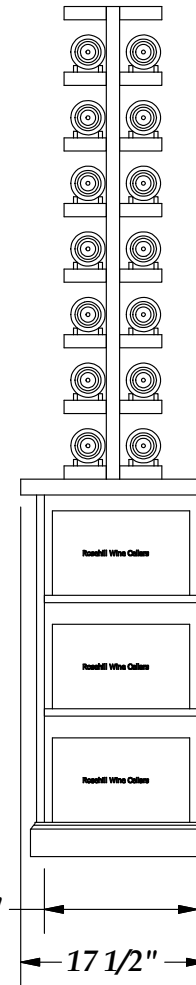

Bottle count:
1483

Revision # 2

Rosehill
WINE CELLARS

1-888-253-6807
www.RosehillWineCellars.com

Overall View

1 - 7

* Rough Opening dimensions

Revision # 2

Rosehill
WINE CELLARS

1-888-253-6807
www.RosehillWineCellars.com

Elevation C

Revision # 2

Rosehill
WINE CELLARS

1-888-253-6807
www.RosehillWineCellars.com

Elevation D

Double sided cantilever racking

Front view

Side view

Front gable with edge detail

Wood countertop

Revision # 2

Rosehill
WINE CELLARS

1-888-253-6807
www.RosehillWineCellars.com

Cabinet Detail