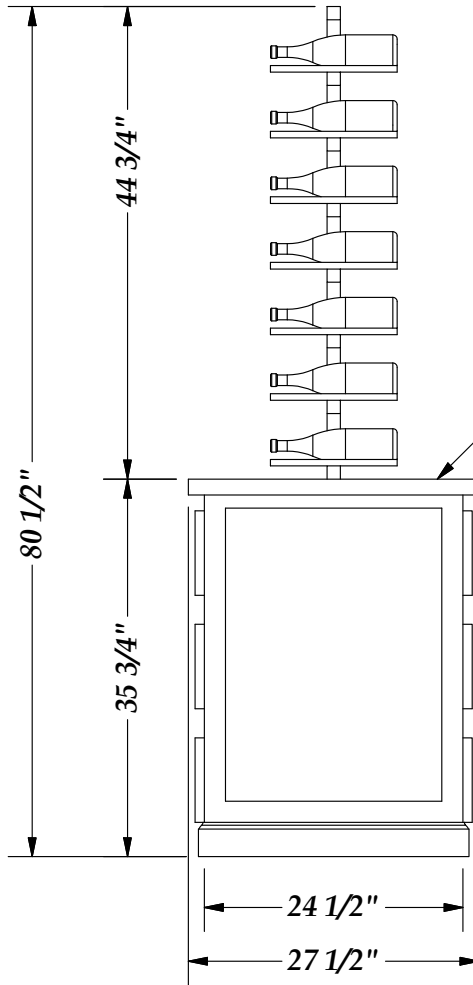

Rosehill
WINE CELLARS

1-888-253-6807
www.RosehillWineCellars.com

Elevation C

Revision # 2

Rosehill
WINE CELLARS

1-888-253-6807
www.RosehillWineCellars.com

Elevation D

Double sided cantilever racking

Front view

Side view

Front gable with edge detail

Wood countertop

Revision # 2

Rosehill
WINE CELLARS

1-888-253-6807
www.RosehillWineCellars.com

Cabinet Detail