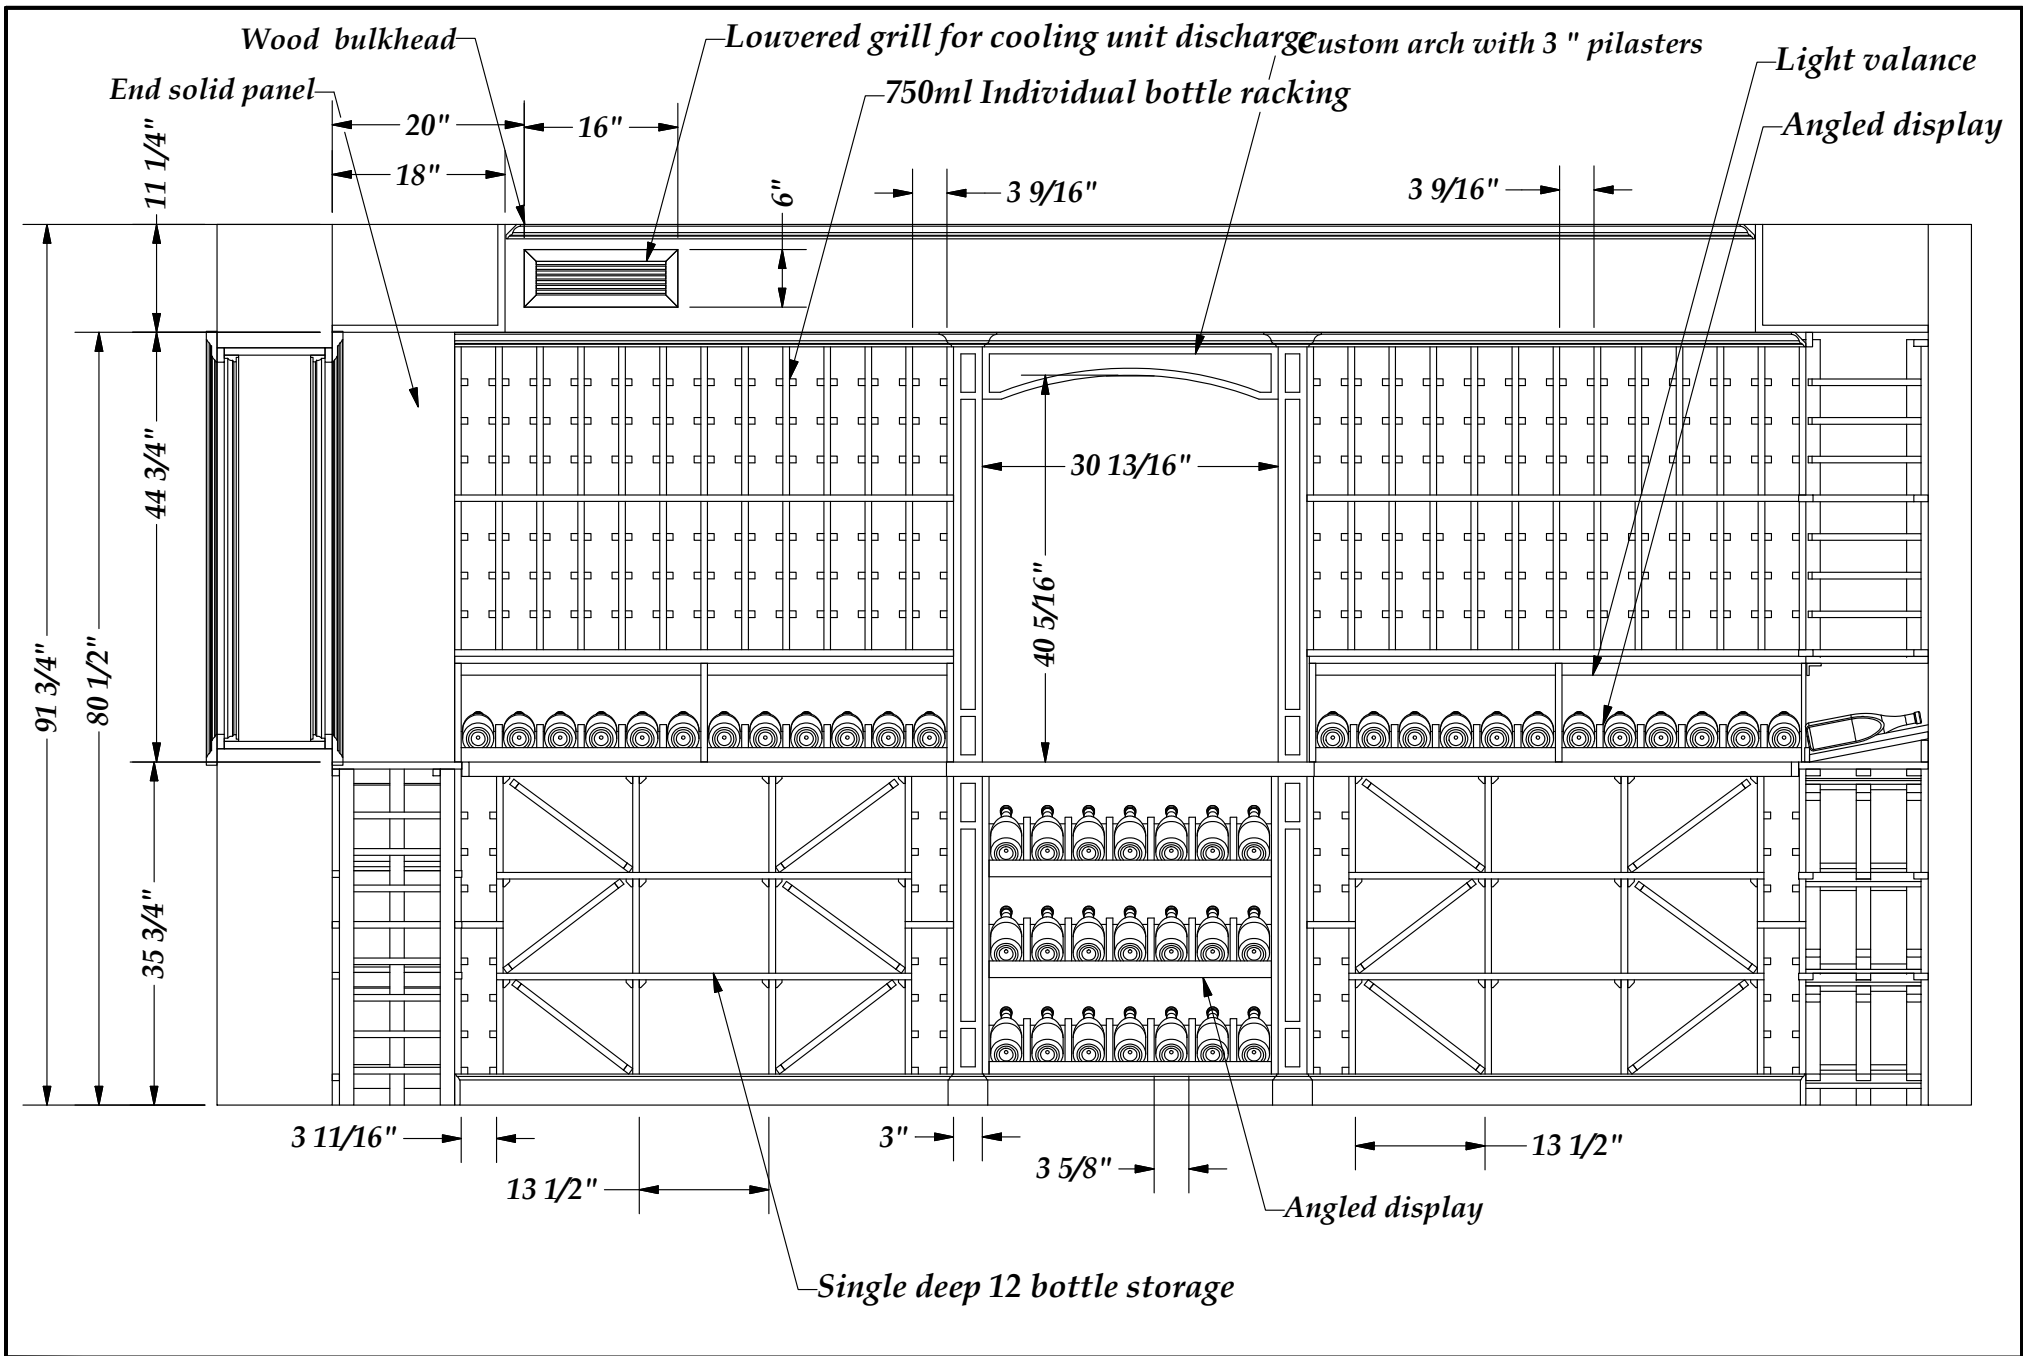

Revision # 2

Rosehill
WINE CELLARS

1-888-253-6807
www.RosehillWineCellars.com

Elevation C