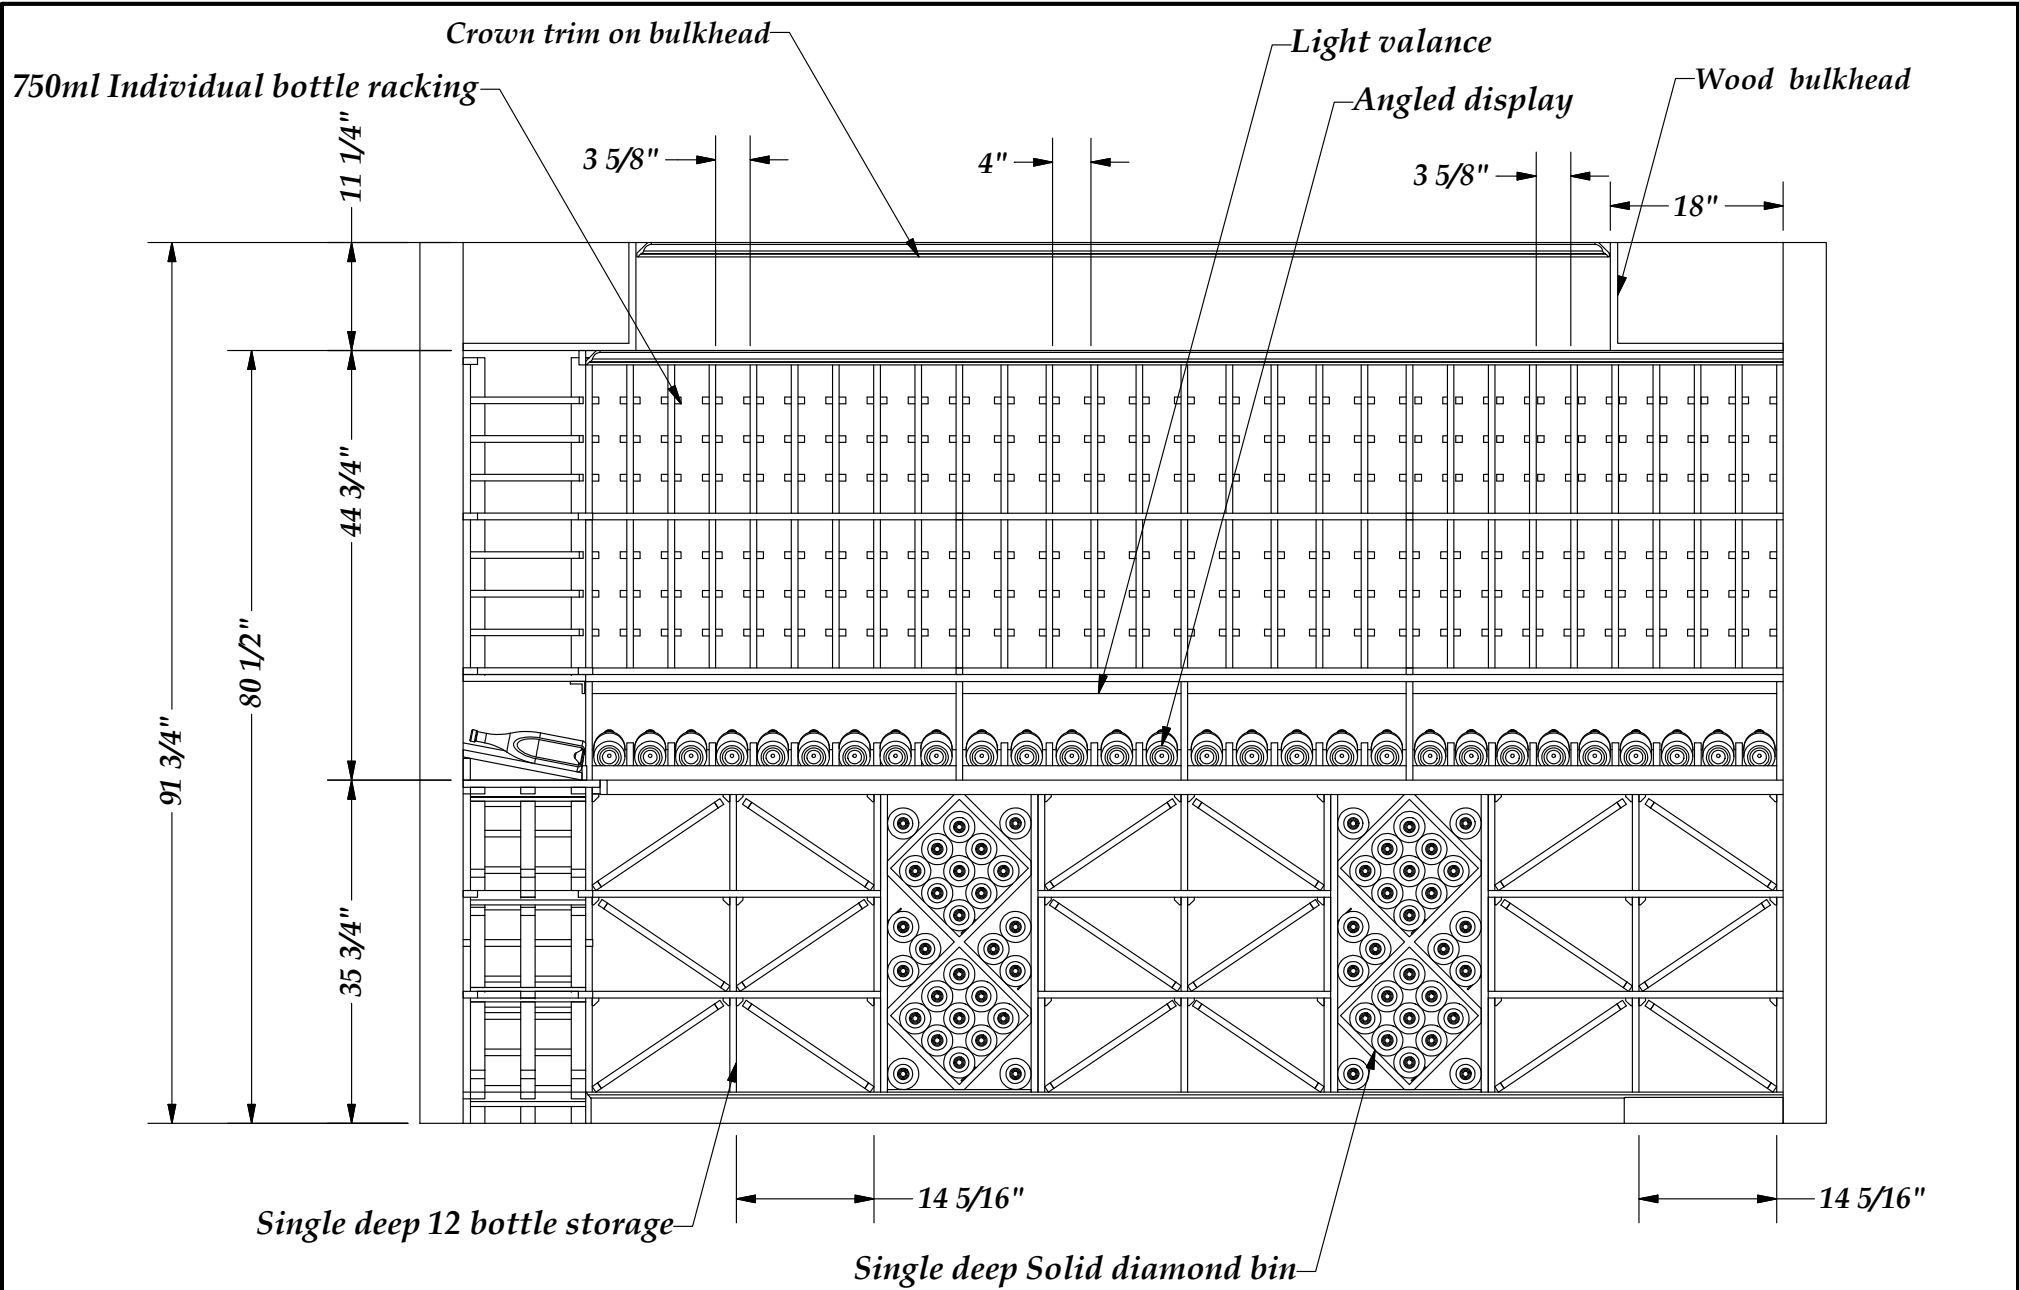

Rosehill
WINE CELLARS

1-888-253-6807
www.RosehillWineCellars.com

Elevation C

Revision # 2

Rosehill
WINE CELLARS

1-888-253-6807
www.RosehillWineCellars.com

Elevation D

Double sided cantilever racking