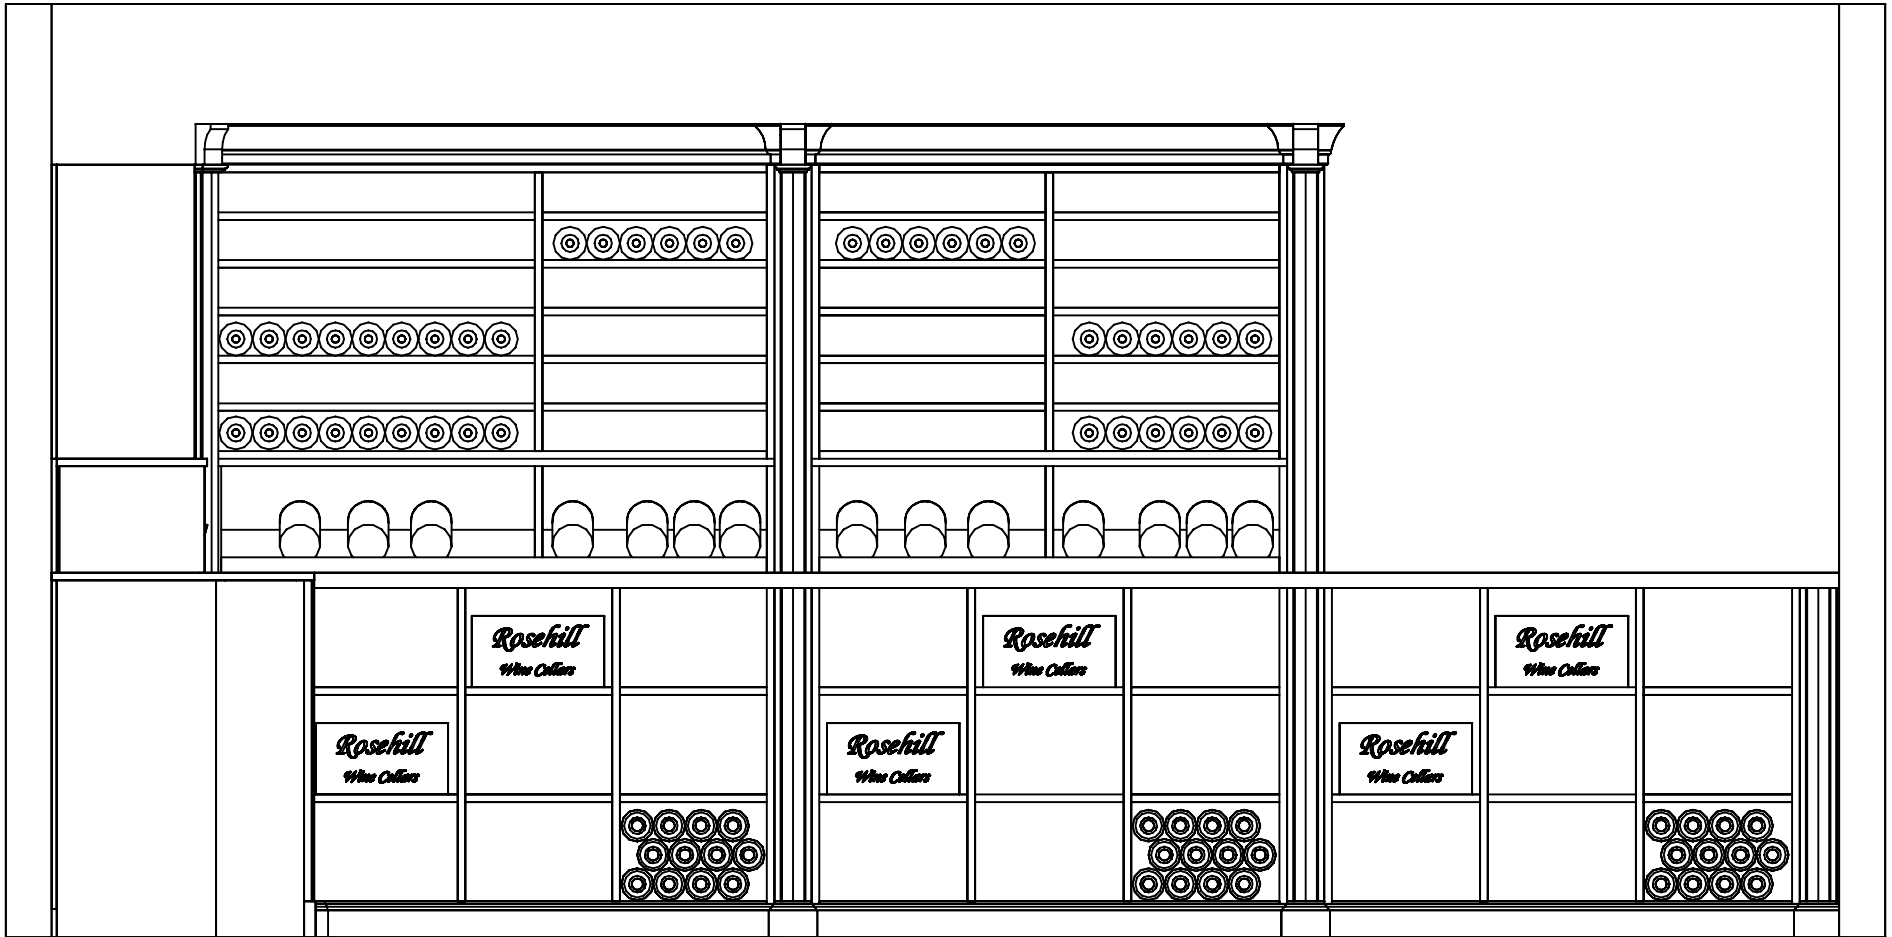

Project:

Revision#: 1

Drawn by: GL

Approved:

Rosehill
WINE CELLARS

339 Olivewood Road
Toronto, On M8Z 2Z6
416-285-6604

www.rosehillwinecellars.com

Elevation B

4 of 5

Project:

Revision#:

1

Drawn by:

GL

Approved:

Rosehill
WINE CELLARS