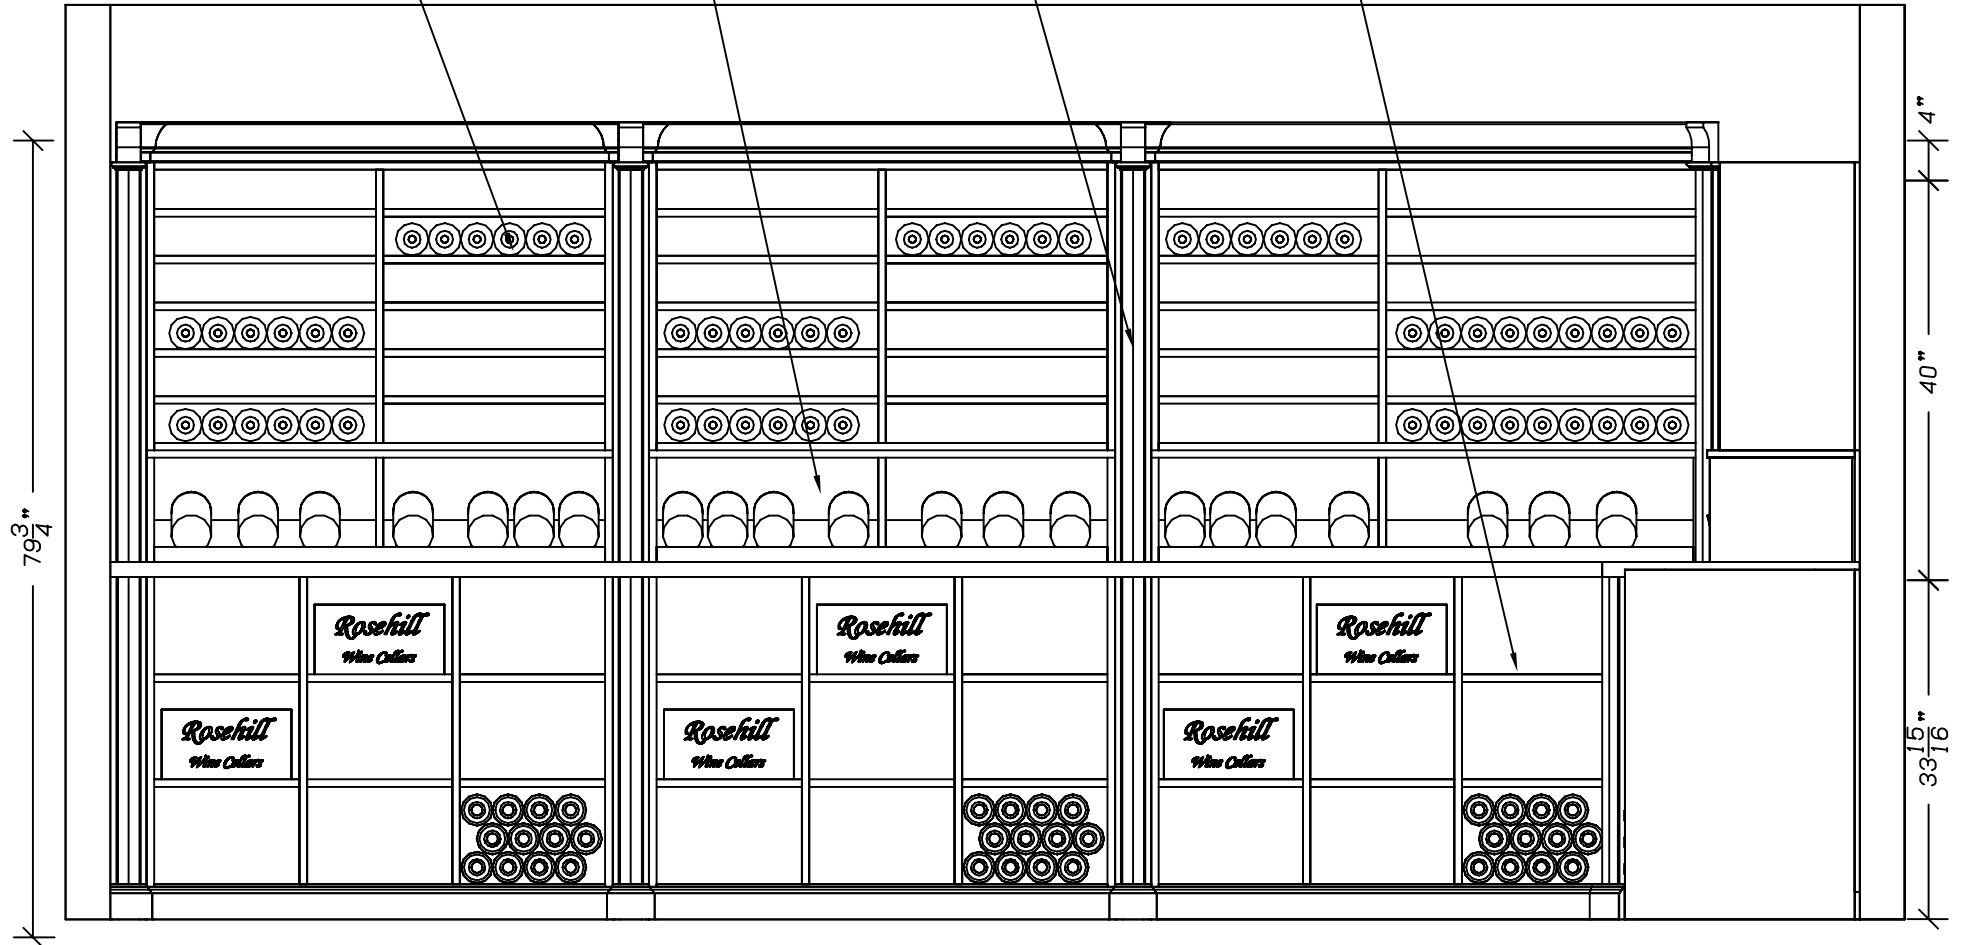

www.rosehillwinecellars.com

Plan view

2 of 5

750ml Individual bottle storage

Angled display/
Magnum storage

Decorative pilaster

12 bottle or
wood case storage

Project: