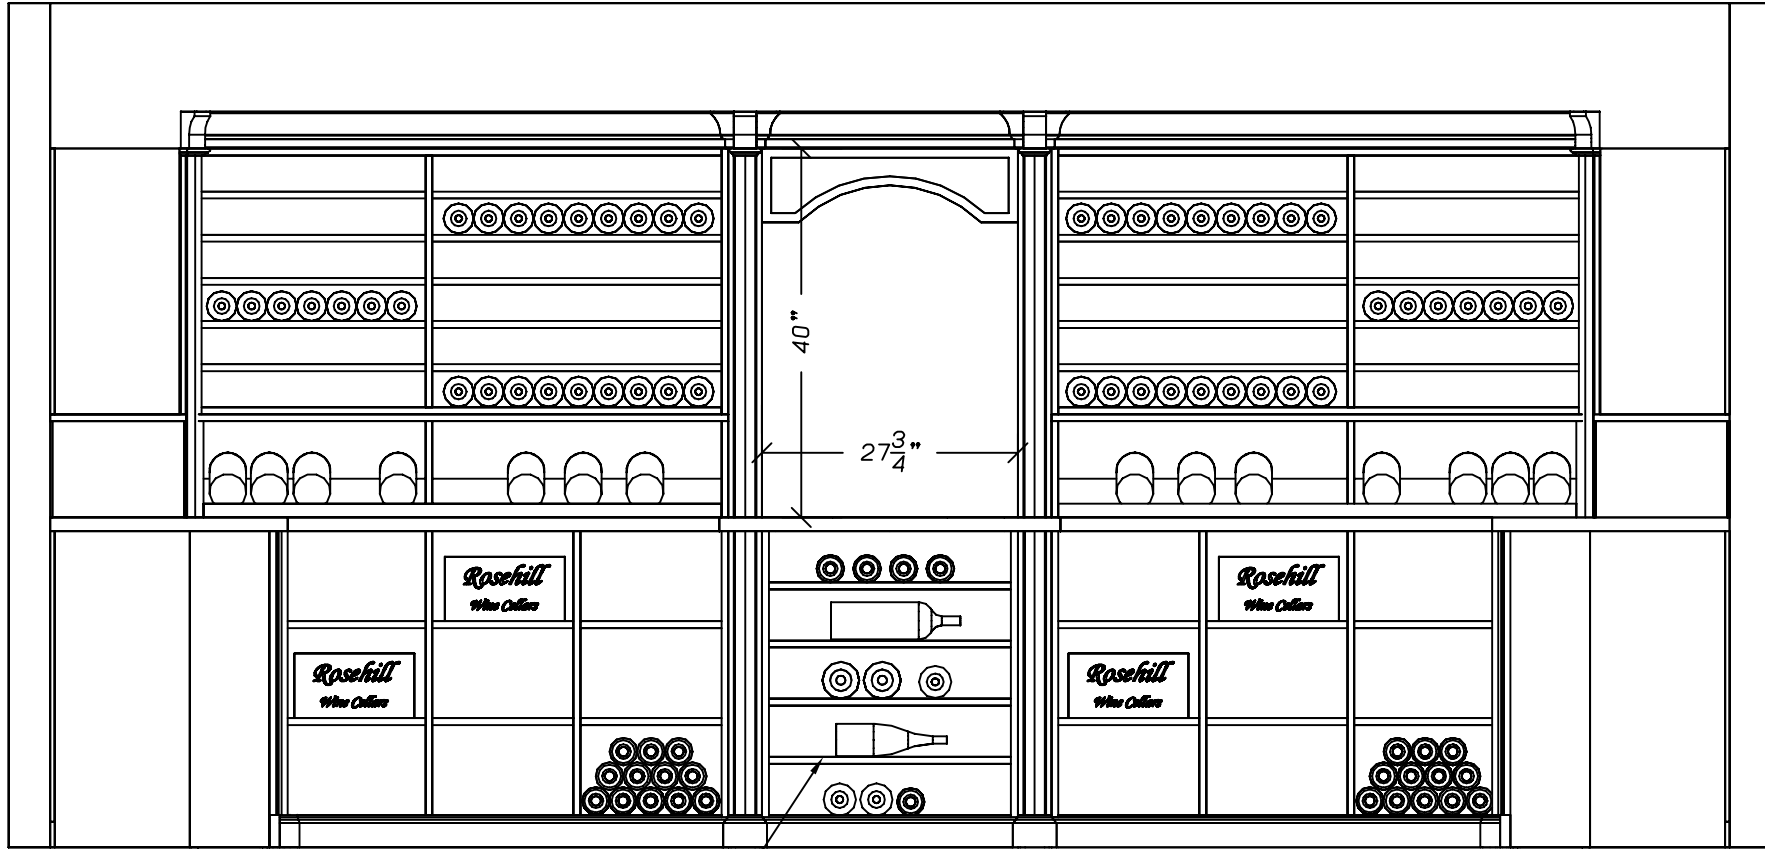

www.rosehillwinecellars.com

Plan view

2 of 5

750ml Individual bottle storage

Angled display/
Magnum storage

Decorative pilaster

12 bottle or
wood case storage

Project:

Revision#: 1

Drawn by: GL

Approved:

Rosehill
WINE CELLARS

339 Olivewood Road
Toronto, On M8Z 2Z6
416-285-6604
www.rosehillwinecellars.com

Elevation A

3 of 5

Adj. shelves for bulk storage