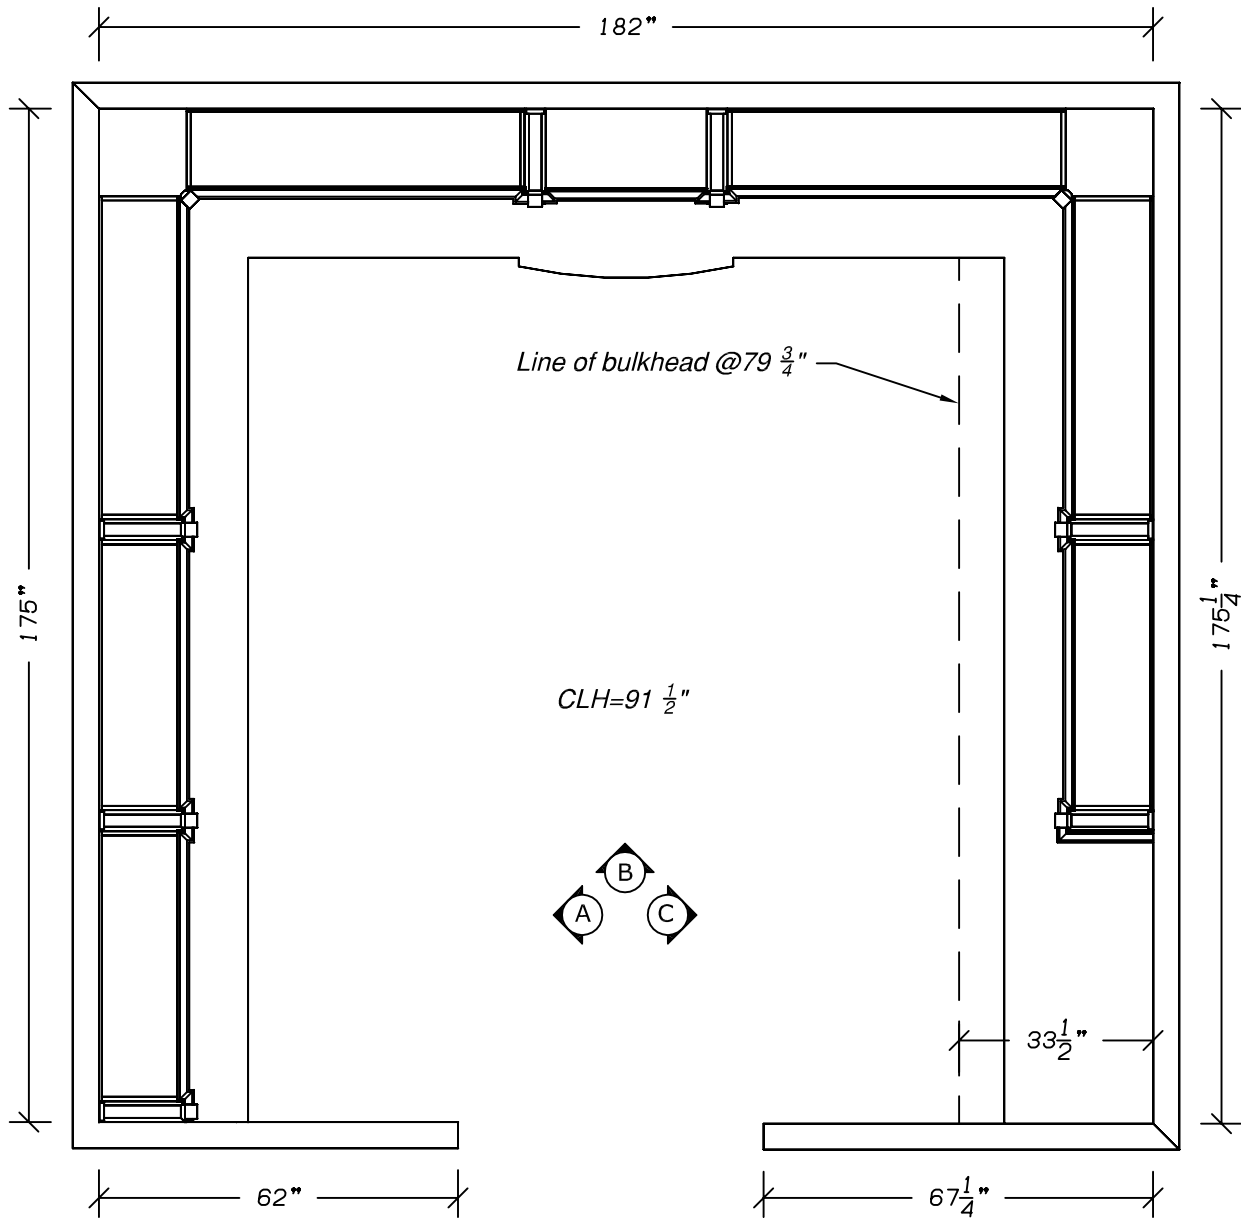

Project:

Revision#: 1

Drawn by: GL

Approved:

Rosehill
WINE CELLARS

339 Olivewood Road
Toronto, On M8Z 2Z6
416-285-6604

www.rosehillwinecellars.com

Plan view

2 of 5