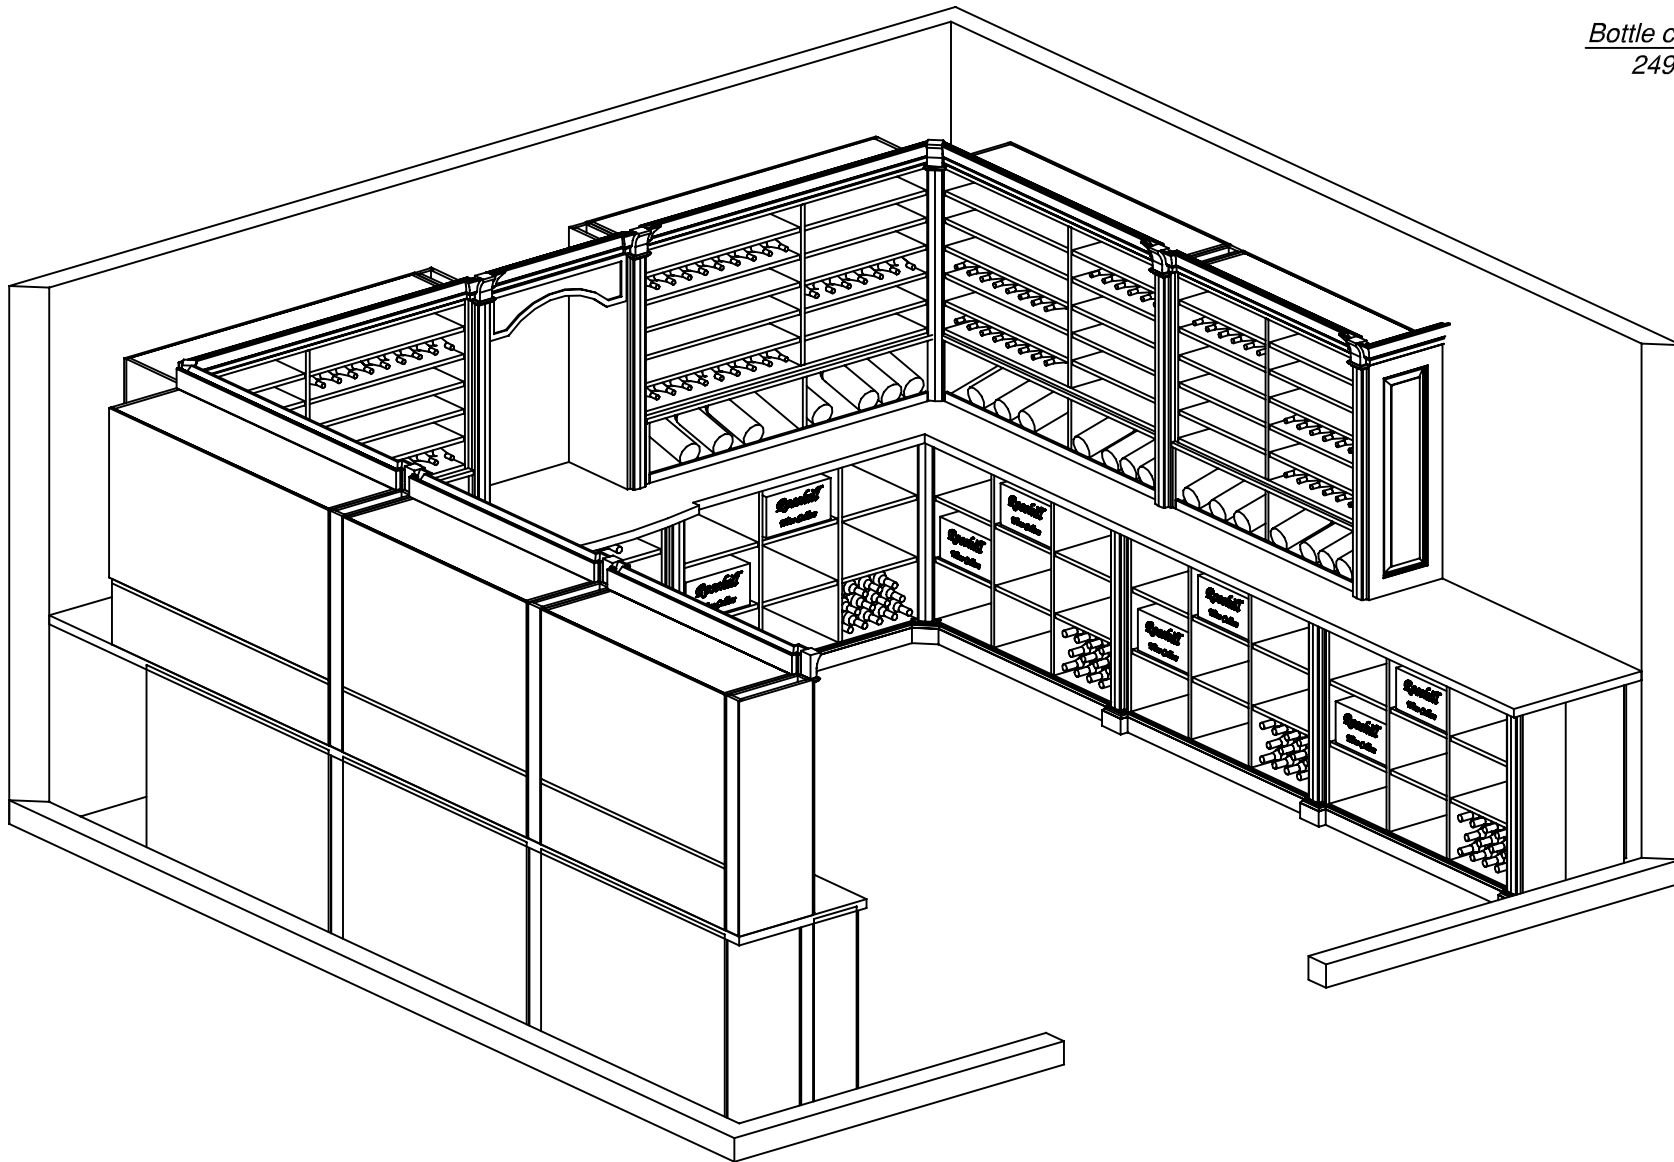

Bottle count:
2498

Project:

Revision#:

1

Drawn by: *GL*

Approved:

Rosehill
WINE CELLARS

339 Olivewood Road
Toronto, On M8Z 2Z6
416-285-6604
www.rosehillwinecellars.com

Overall view

1 of 5